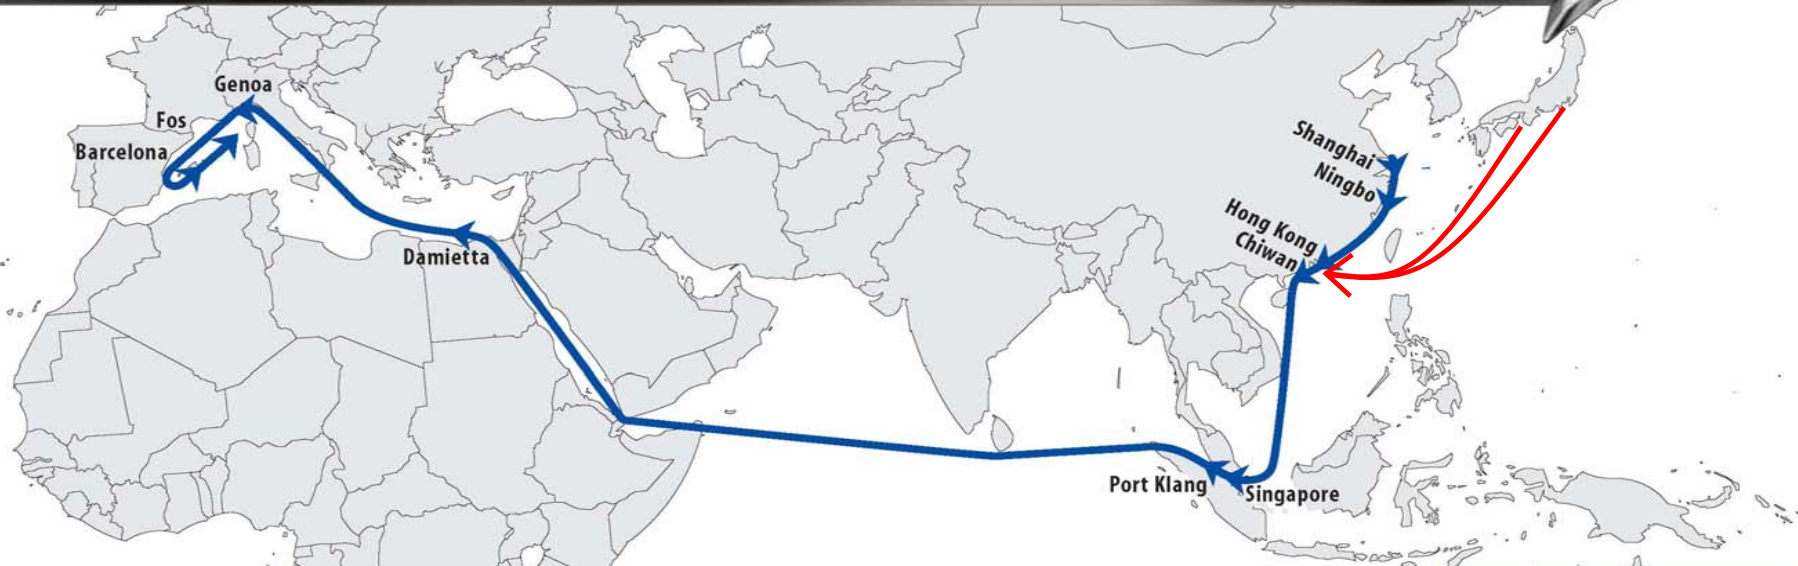

MED-West Mediterranean Service (Westbound)

THE APL ADVANTAGE

- Speeds your cargo from the Far East and the Yangtze and Pearl River Delta to the West Mediterranean market
- Transshipment via Damietta allows extensive feeder coverage into the East Mediterranean market
- Fast transit time to Genoa
- Reliable service backed by APL's extensive office network with highly qualified sales and customer service representatives, as well as innovative e-commerce solutions to meet customers' shipping needs

Transit Times		
日本より	香港	赤湾
東京>	3	4
横浜>	4	4
大阪>	4	3
神戸>	3	3

(注) リレーポートは変更になる場合がございます。

Port Rotation											Transit Times		
FOS	BCN	GV7	DME	WP7	SIN	CIW	HKG	NGB	SHA		Fos	Barcelona	Genoa
											9	6	4
											20	17	15
											21	18	16
											26	23	21
											27	24	22
											29	26	24
											30	27	25