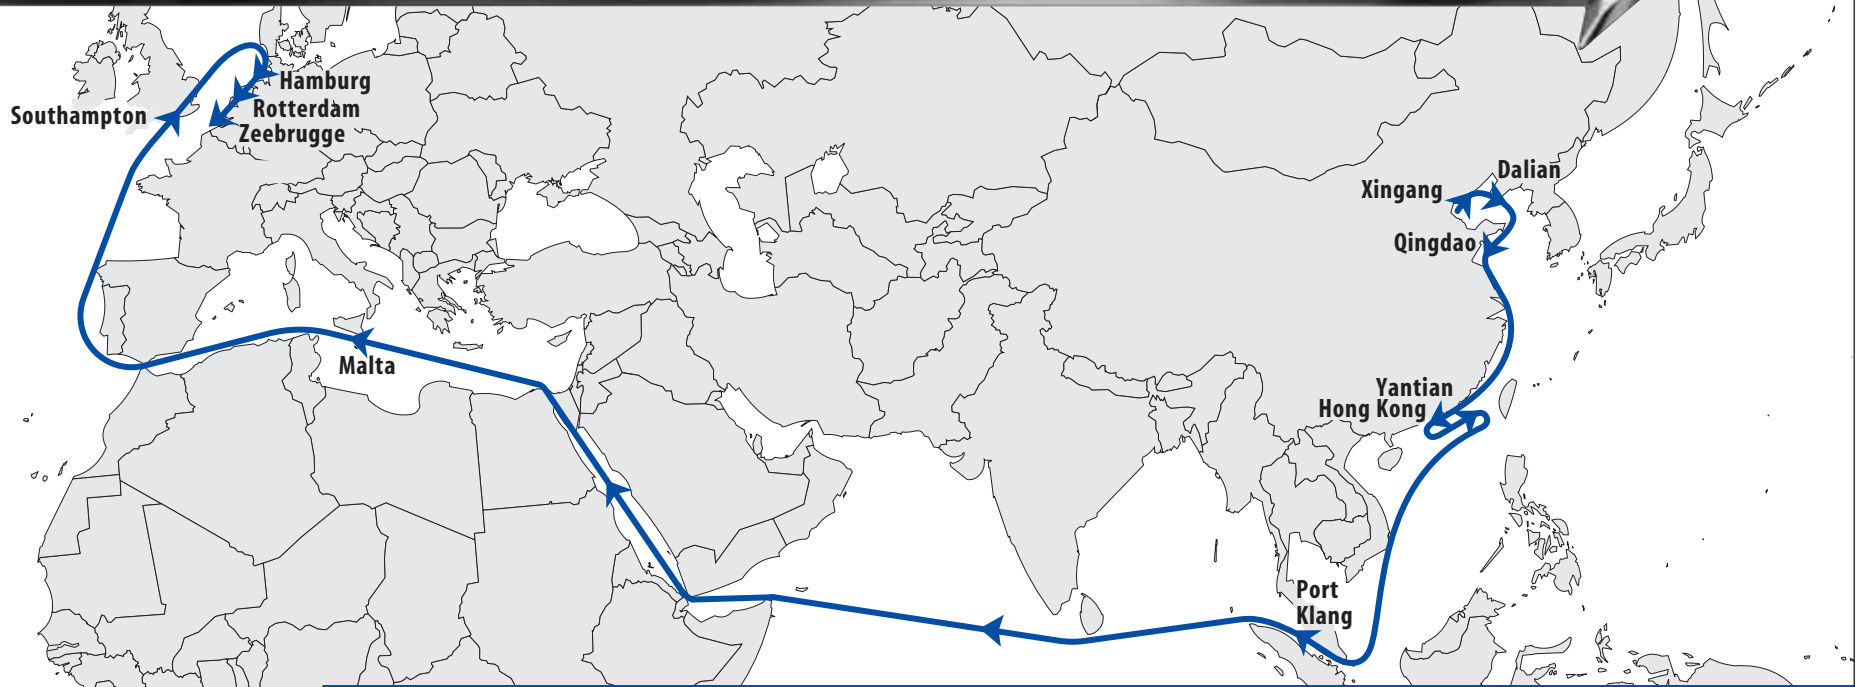

## NCE-North China Europe Express (Westbound)

### THE APL ADVANTAGE

- Express service offering direct link between China and Europe with five Chinese ports of calls at Xingang, Dalian, Qingdao, Hong Kong and Yantian
- Fast transit from Asia to UK, German, Dutch and Belgian markets
- Accessibility to the Mediterranean via direct call at Malta
- Shipment status, documentation and customer service always available at [www.apl.com](http://www.apl.com)

Port Rotation											Transit Times						
ZEB	RTM	B5D	SOU	XKK	WP7	YAT	HKG	TSI	DAI	HSN	< Westbound						
Zeebrugge	Rotterdam	Hamburg	Southampton	Malta	Port Klang	Yantian	Hong Kong	Qingdao	Dalian	Xingang	> Zeebrugge	> Rotterdam	> Hamburg	> Southampton	> Malta		
31 We	31 30 We Tu	29 28 Mo Su	26 Fr	22 21 Mo Su	10 We	6 Sa	6 5 Sa Fr	2 Tu	1 Mo	0 Su	< Transit Day Day of Week						
									Departs	Arrives		21	20	18	16	11	< Port Klang
												25	24	22	20	15	< Yantian
												25	24	22	20	15	< Hong Kong
												29	28	26	24	19	< Qingdao
												30	29	27	25	20	< Dalian
												31	30	28	26	21	< Xingang