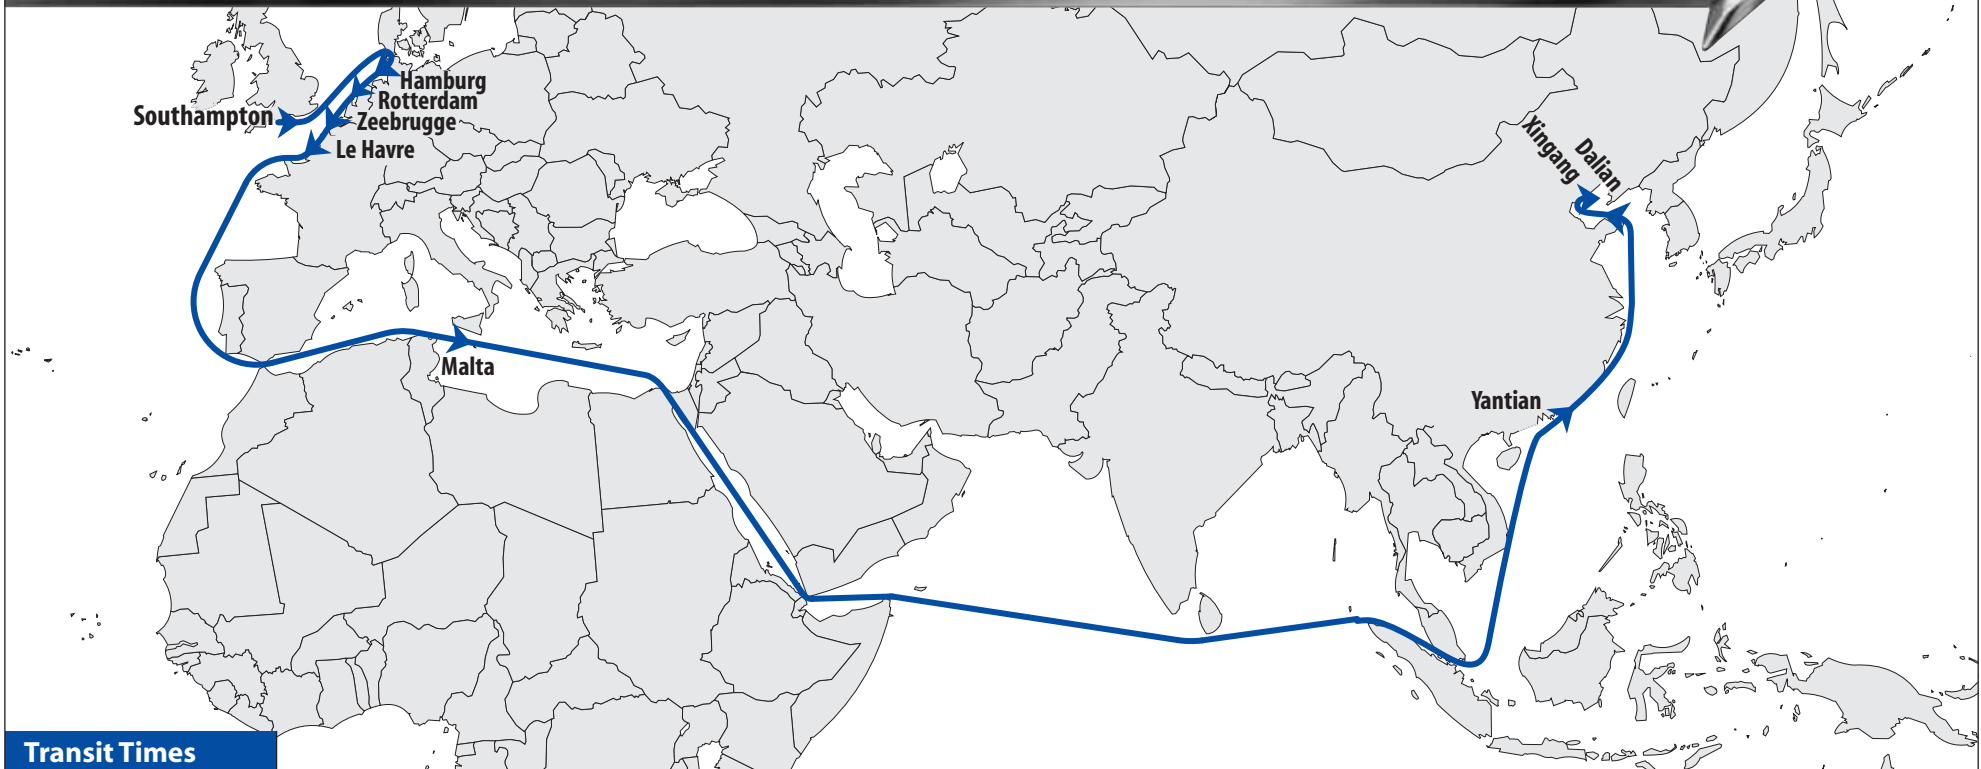

NCE-North China Europe Express (Eastbound)

THE APL ADVANTAGE

- The NCE is a fast and reliable service offering market leading transit times from Malta to China

Transit Times	
Eastbound >	
	Yantian Dalian Xingang
Southampton >	40 45 46
Hamburg >	37 42 43
Rotterdam >	35 40 41
Zeebrugge >	34 39 40
Le Havre >	33 38 39
Malta >	26 31 32

Port Rotation										
	SOU	BSD	RTM	ZEB	VMX	XKK	YAT	DAI	HSN	
	Southampton	Hamburg	Rotterdam	Zeebrugge	Le Havre	Malta	Yantian	Dalian	Xingang	
Transit Day	0	1	3	3	5	6	6	12	14	40
Day of Week	Sa	Su	Tu	Tu	Th	Fr	Fr	Sa	Th	Fr
	Departs	Arrives								
								45	46	46
								Tu	We	We