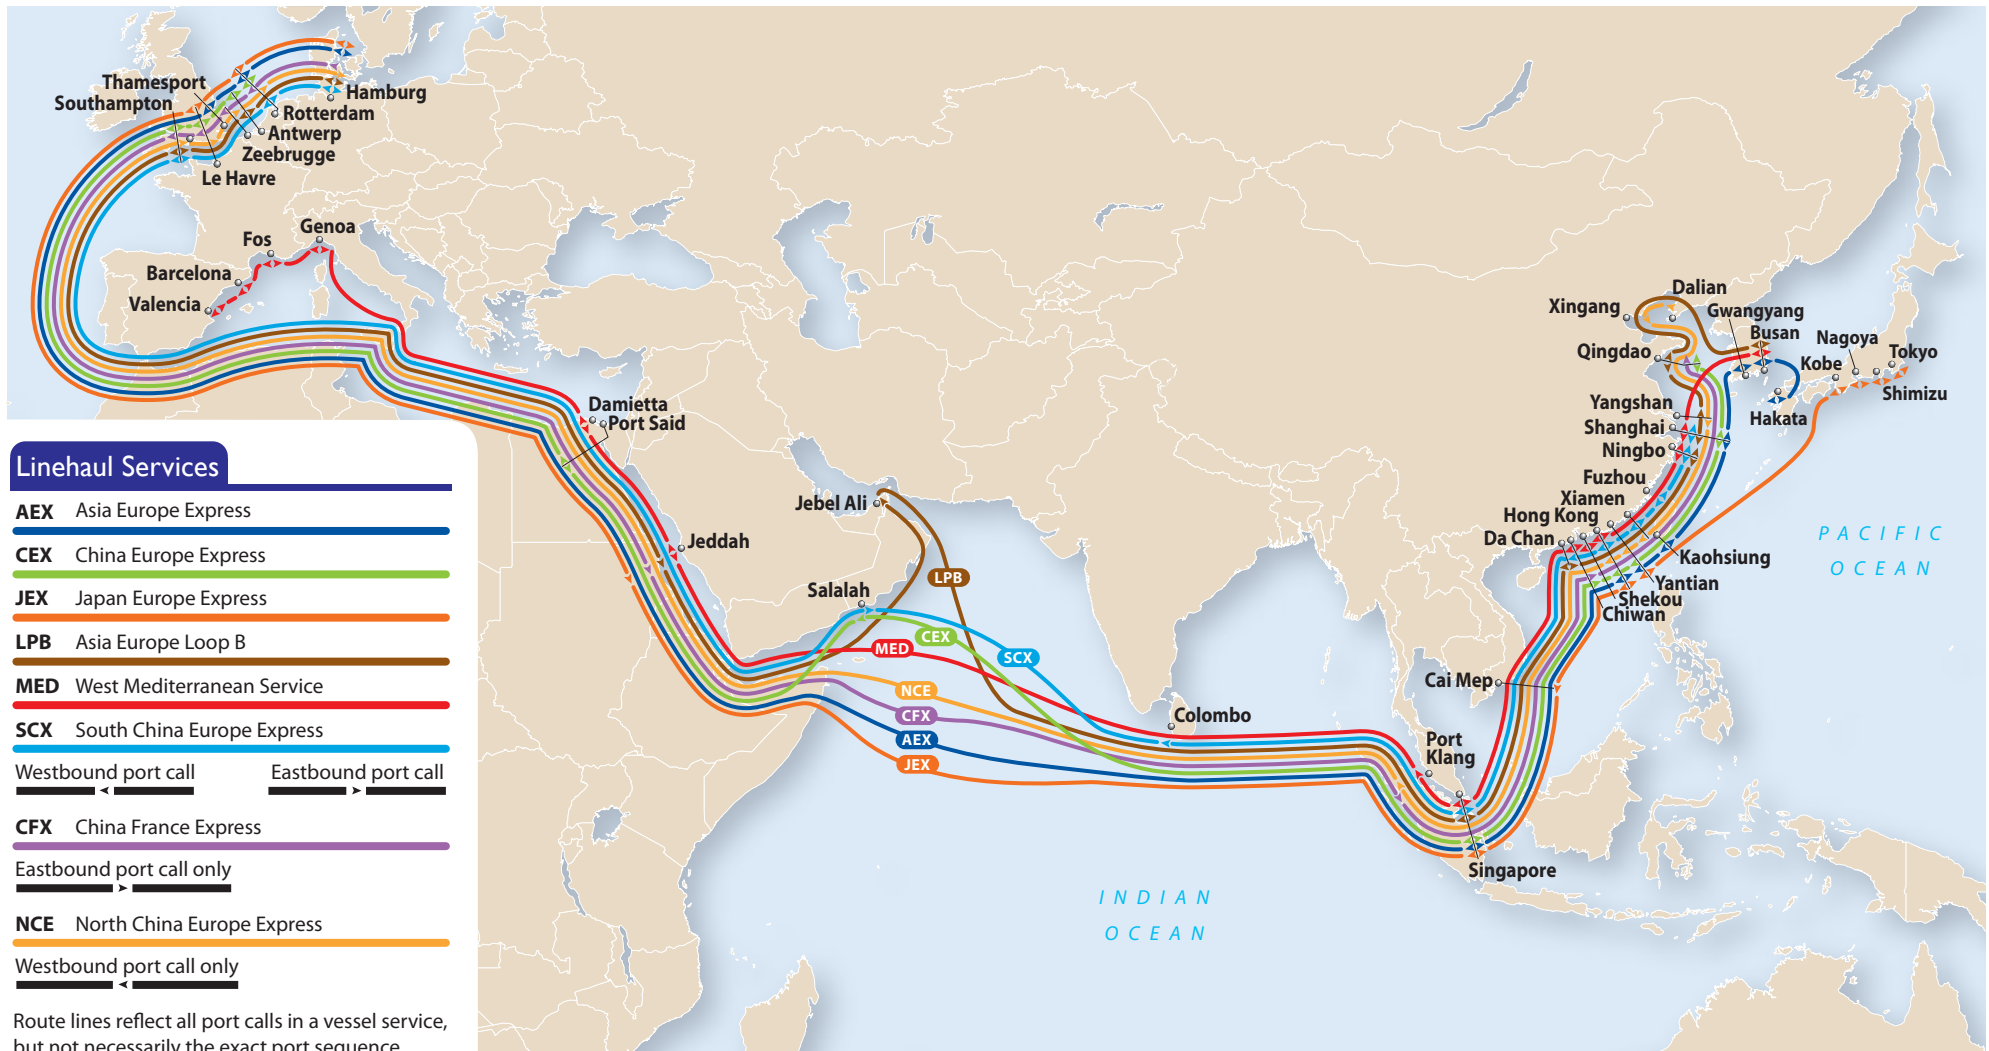

Overview of Asia-Europe Services

THE APL ADVANTAGE

- Offers a comprehensive coverage of the Far East, Europe and the Mediterranean regions
- Offers competitive transit times between the Far East and Europe, especially the Mediterranean region
- Offers express service between China and Europe via eight services, providing more flexibility and convenience to our customers

Linehaul Services

- AEX** Asia Europe Express
- CEX** China Europe Express
- JEX** Japan Europe Express
- LPB** Asia Europe Loop B
- MED** West Mediterranean Service
- SCX** South China Europe Express
- Westbound port call Eastbound port call
- CFX** China France Express
- Eastbound port call only
- NCE** North China Europe Express
- Westbound port call only

Route lines reflect all port calls in a vessel service, but not necessarily the exact port sequence.