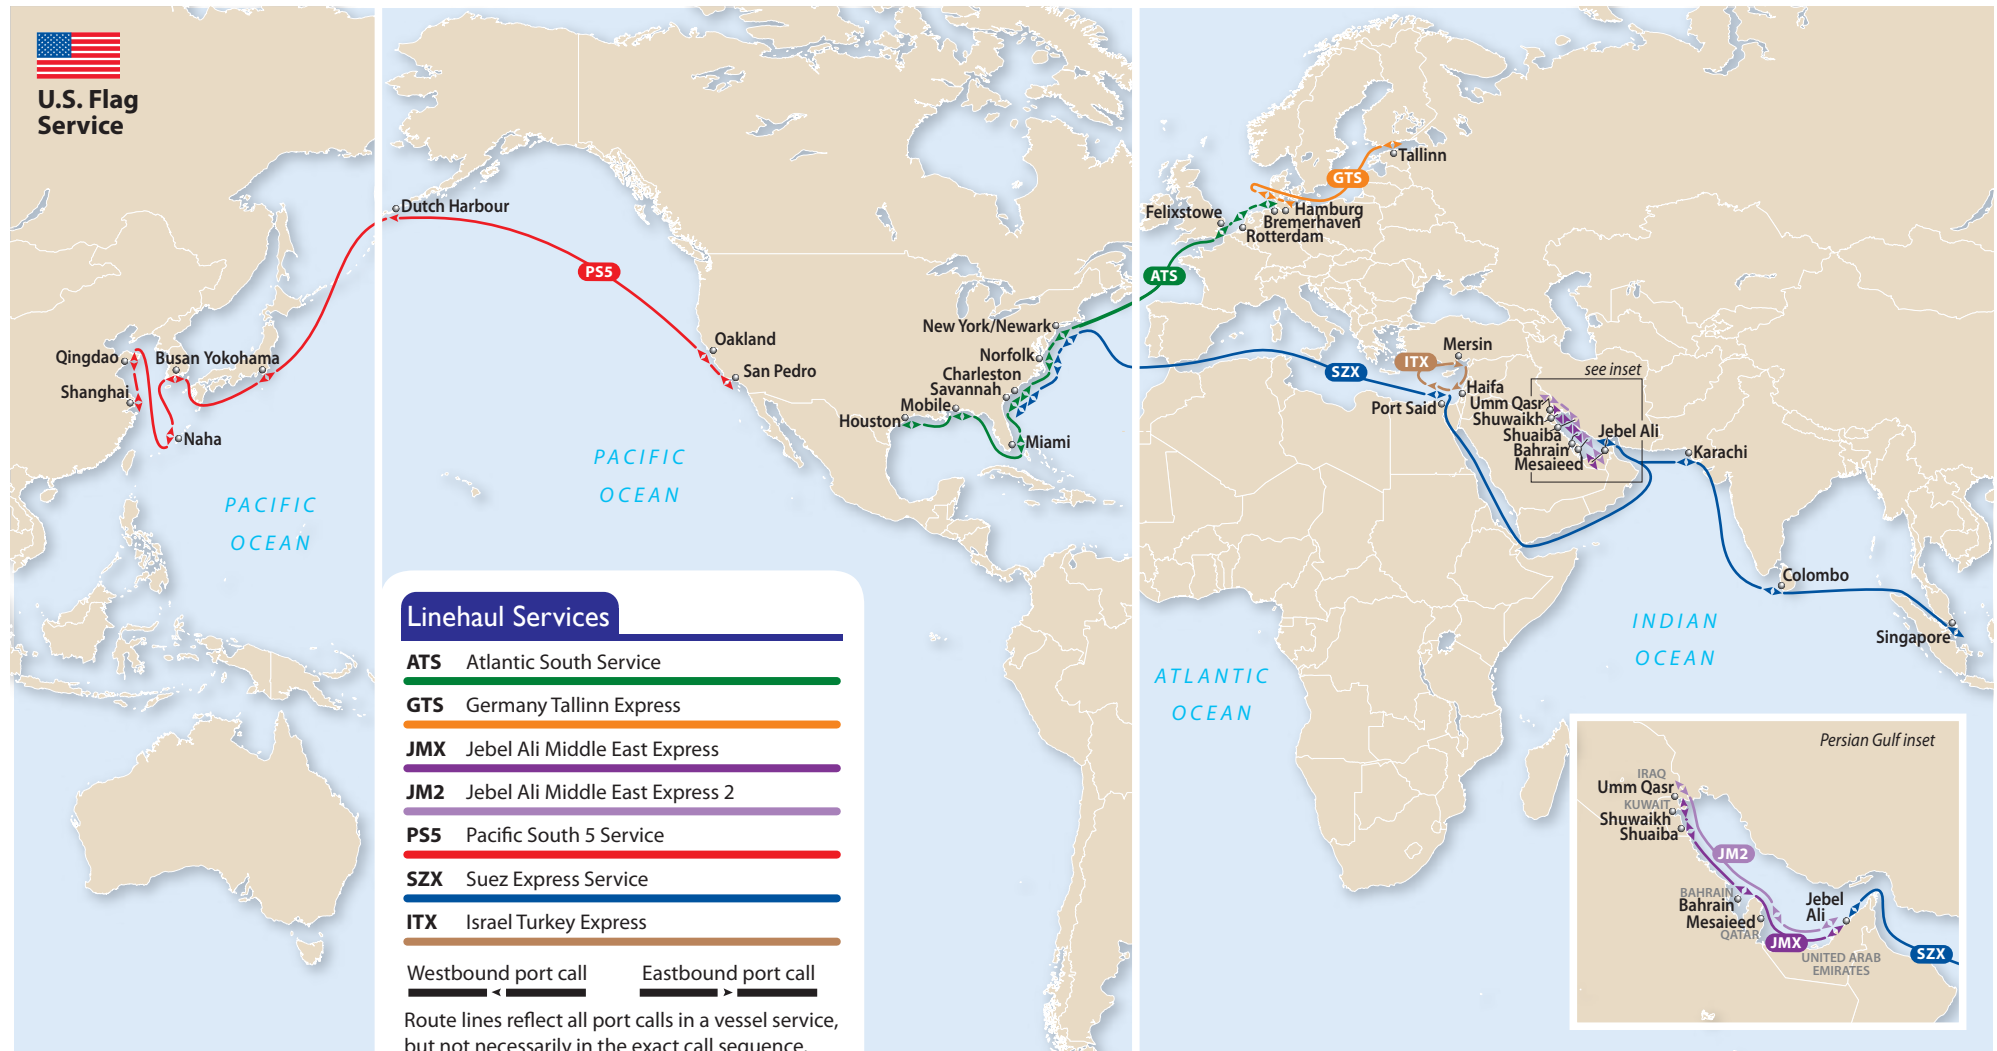

Overview of U.S. Flag Services

THE APL ADVANTAGE

- Eight weekly U.S. Flag services (Priority 1) complemented by a full range of linehaul and feeder connections for your U.S. Flag Preference Cargoes
- Dedicated team of Washington, D.C.-based professionals, delivering specialized solutions for your needs
- Extensive intermodal network links to major hubs for delivery to all U.S. destinations