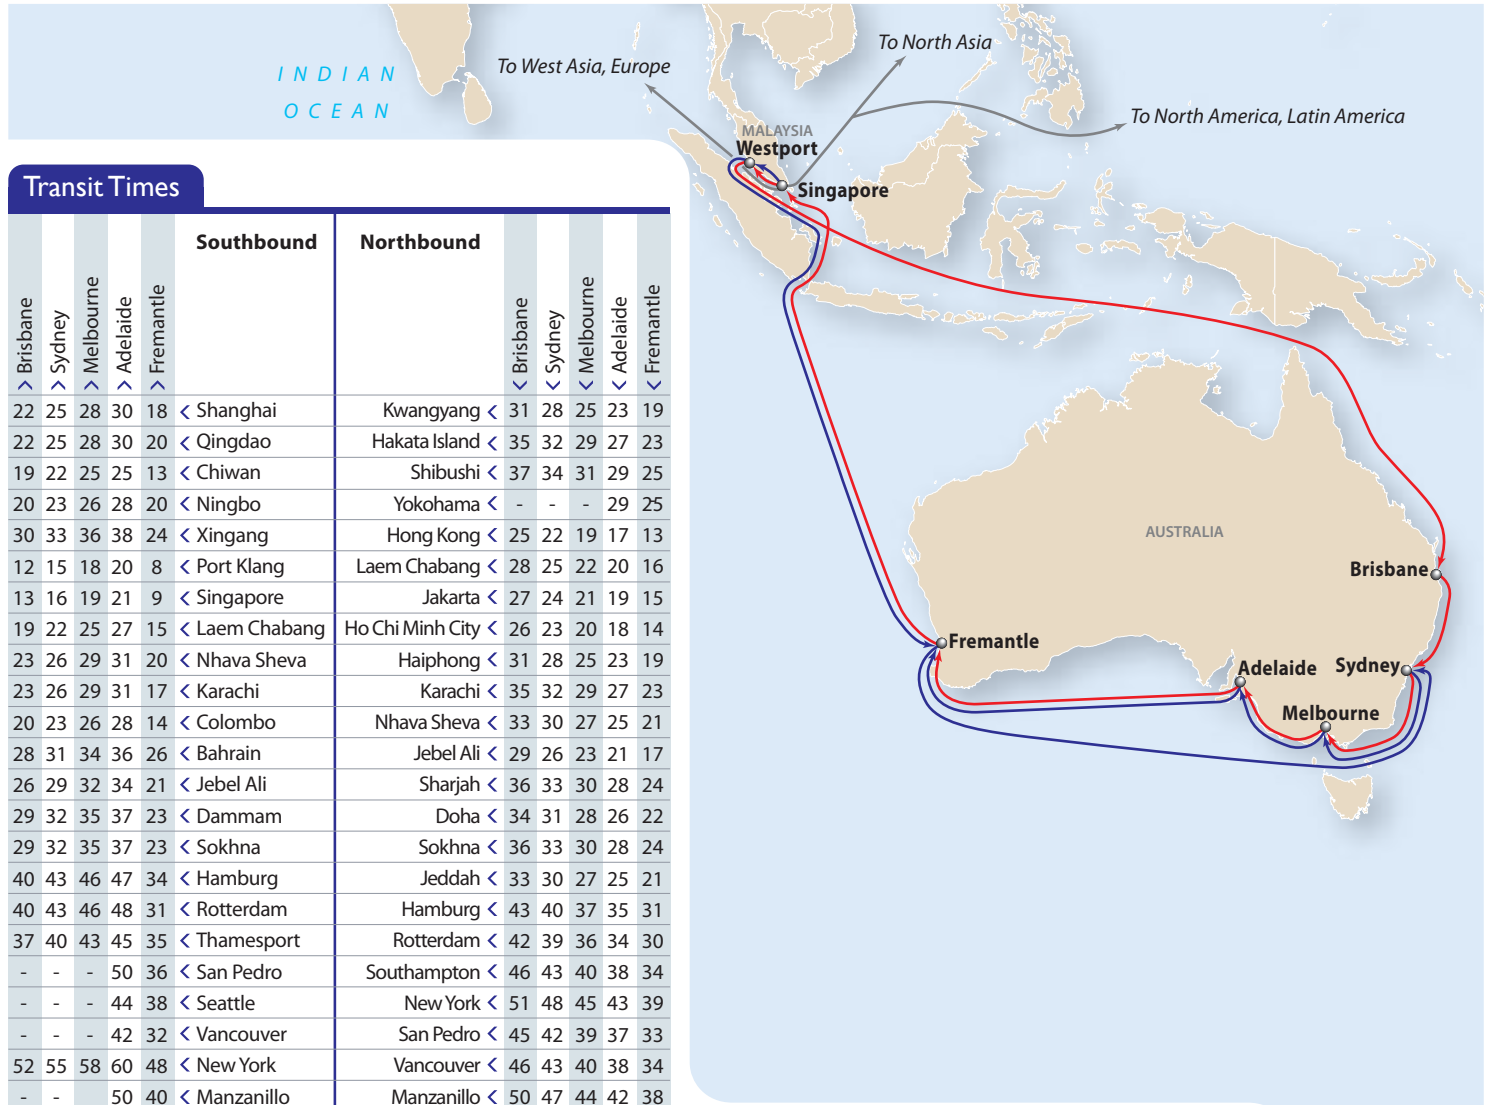

THE APL ADVANTAGE

- Reliable dedicated service to and from Singapore and Westport to Australia
- Weekly sailings that connect to APL linehaul and other feeder services in Singapore
- Offers reefer services to meet the needs of customers

Port Rotation–Loop 1

Port	City	Transit Day	Arrive	Transit Day	Depart
SIN	Singapore	-	-	00	Sat
WP7	Westport	01	Sun	01	Sun
BRB	Brisbane	13	Fri	14	Sat
SYD	Sydney	16	Mon	17	Tue
MEL	Melbourne	19	Thu	20	Fri
ADE	Adelaide	21	Sat	22	Sun
FRE	Fremantle	25	Wed	26	Thu
SIN	Singapore	33	Thu	35	Sat

Port Rotation–Loop 2

Port	City	Transit Day	Arrive	Transit Day	Depart
SIN	Singapore	-	-	00	Sat
WP7	Westport	01	Sun	01	Sun
FRE	Fremantle	09	Mon	10	Tue
SYD	Sydney	16	Mon	17	Tue
MEL	Melbourne	19	Thu	20	Fri
ADE	Adelaide	21	Sat	22	Sun
FRE	Fremantle	25	Wed	26	Thu
SIN	Singapore	33	Thu	35	Sat