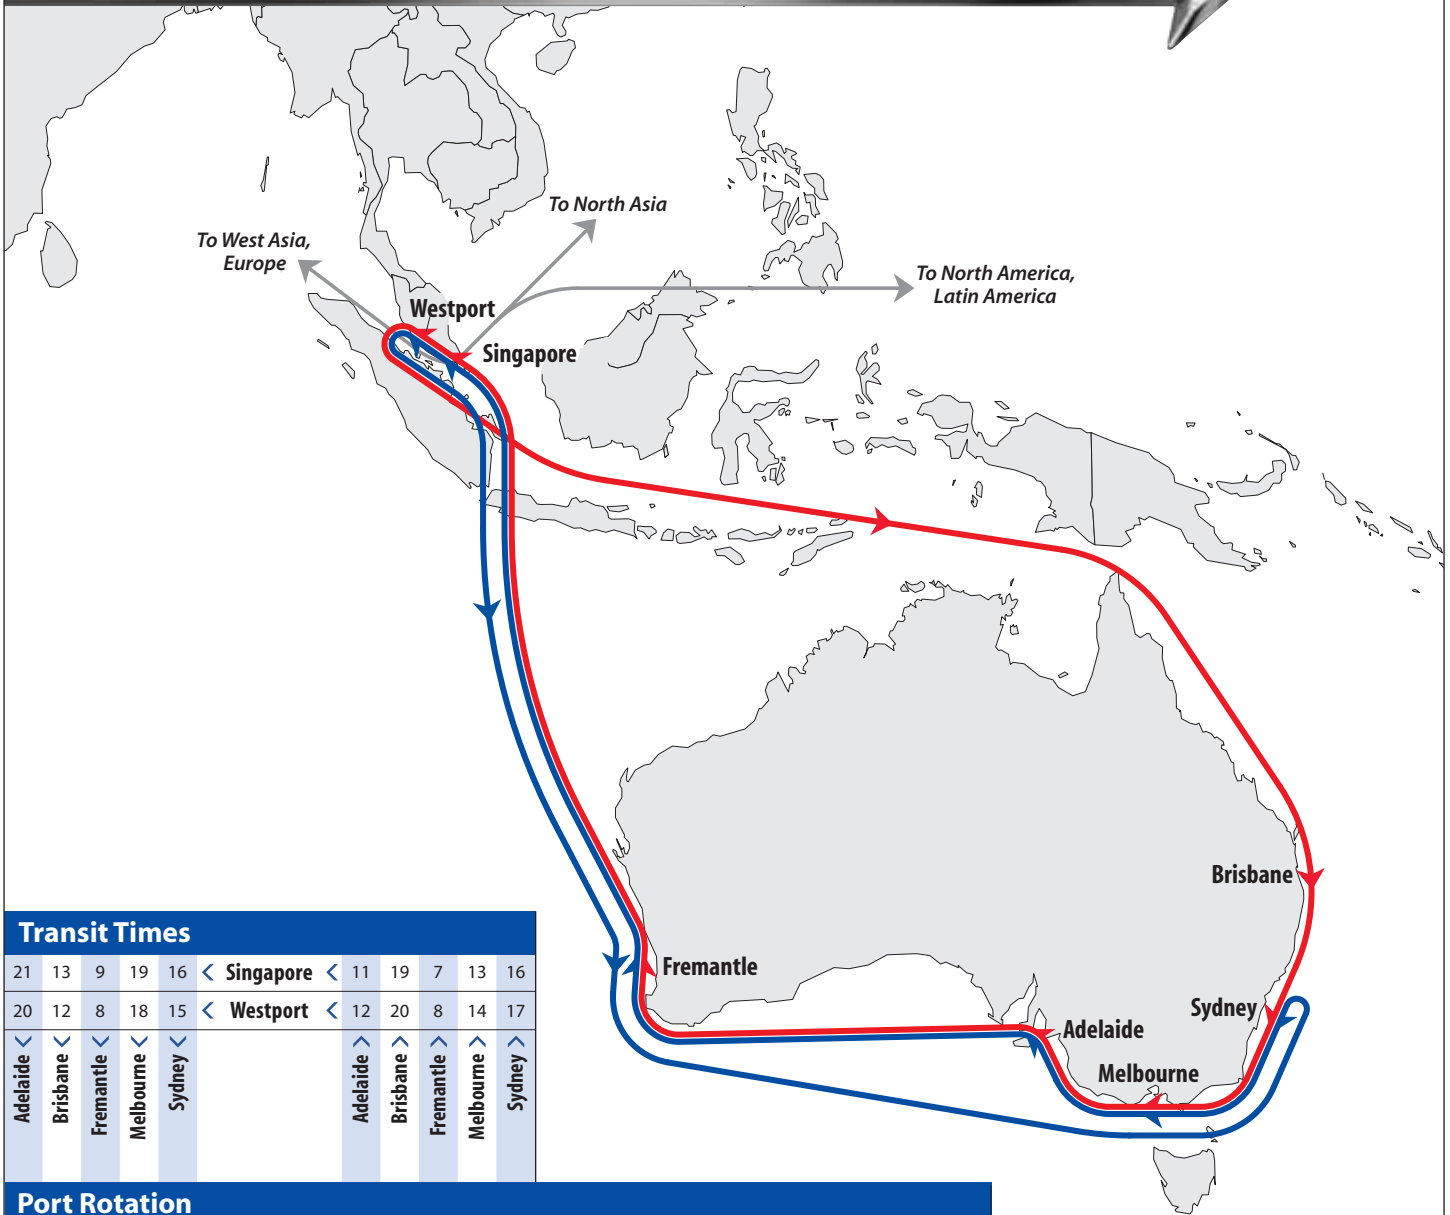

# AAX-Asia Australia Express

## THE APL ADVANTAGE

- Reliable dedicated service to and from Singapore and Westport to Australia
- Weekly sailings that connect to APL linehaul and other feeder services in Singapore
- Offers reefer services to meet the needs of customers

### Transit Times

21	13	9	19	16	< Singapore <	11	19	7	13	16
20	12	8	18	15	< Westport <	12	20	8	14	17
Adelaide <	Brisbane <	Fremantle <	Melbourne <	Sydney <		Adelaide >	Brisbane >	Fremantle >	Melbourne >	Sydney >

### Port Rotation

	SIN	WP7	FRE	BRB	SYD	MEL	ADE	FRE	SIN
	Singapore	Westport	Fremantle	Brisbane	Sydney	Melbourne	Adelaide	Fremantle	Singapore
Loop 1									
Transit Day	0	1	—	13 14	16 17	19 20	21 22	25 26	33 35
Day of Week	Sa	Su		Fr Sa	Mo Tu	Th Fr	Sa Su	We Th	Th Sa
Loop 2									
Transit Day	0	1	9 10	—	16 17	19 20	21 22	25 26	33 35
Day of Week	Sa	Su	Mo Tu		Mo Tu	Th Fr	Sa Su	We Th	Th Sa
	Departs	Arrives							