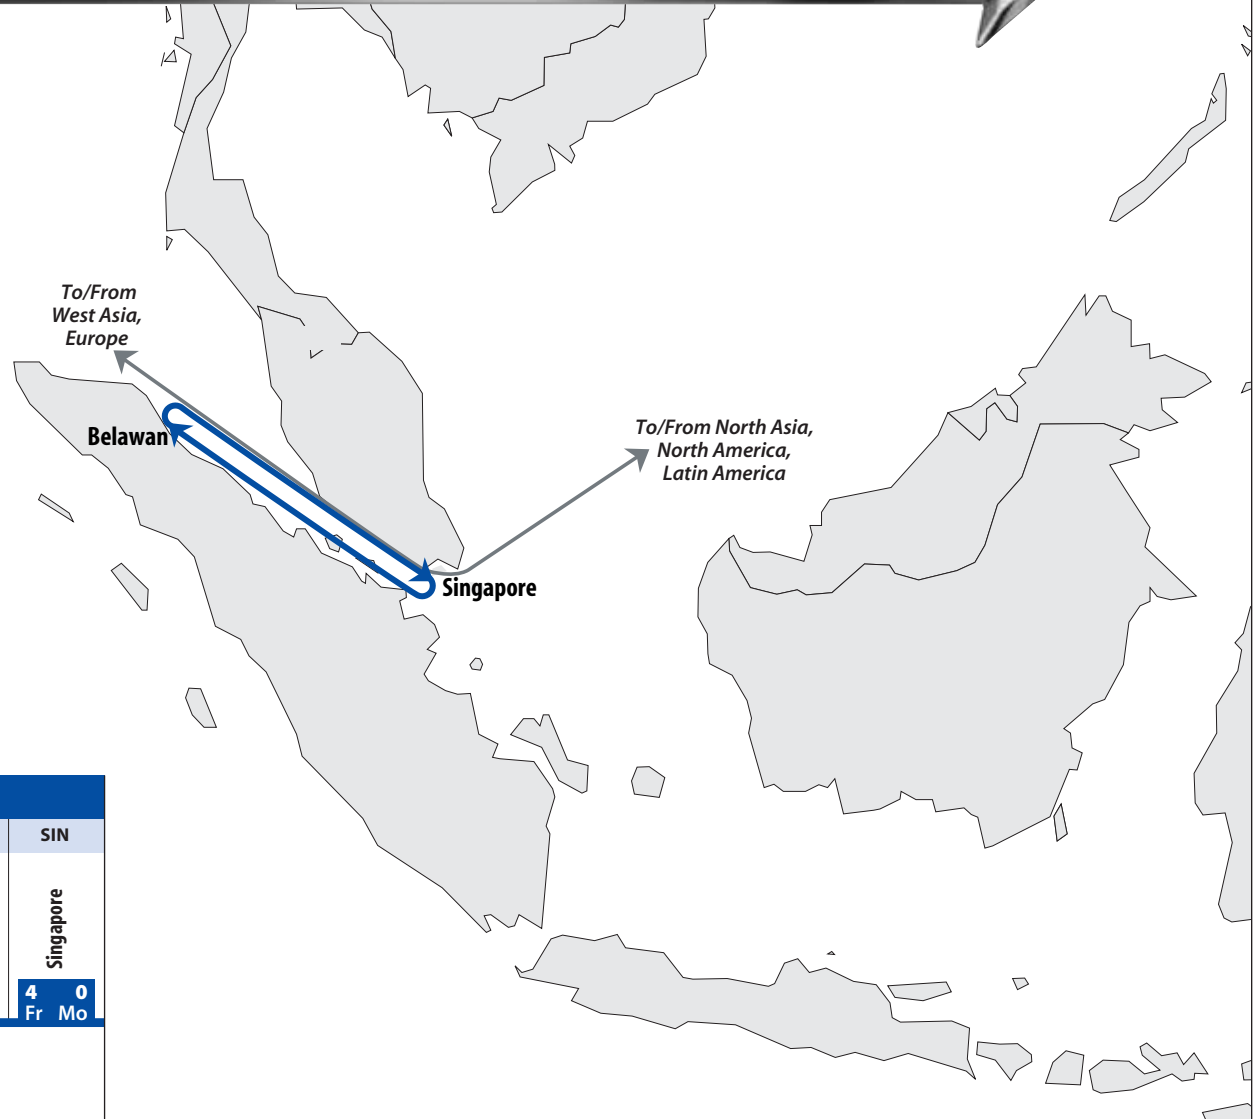

BLA-Belawan Feeder Service

THE APL ADVANTAGE

- Fixed weekly service from Belawan offers reliable and efficient shipment planning
- Connections to full service linehaul sailings in Singapore

Transit Times

Belawan	Outbound	Inbound	Belawan
23	> Adelaide	Brisbane >	21
16	> Aqaba	Chiwan >	6
10	> Chittagong	Fujairah >	30
9	> Cochin	Jebel Ali >	13
7	> Colombo	Kaohsiung >	7
10	> Haldia	Nhava Sheva >	8
7	> Hong Kong	Ningbo >	10
14	> Jeddah	Pasir Gudang >	3
-	> Kandla	Pusan >	12
8	> Kaohsiung	Qingdao >	11
20	> Karachi	Shanghai >	8
13	> Kobe	Singapore >	1
6	> Laem Chabang	Xiamen >	6
11	> Manila	Yokohama >	13
14	> Nagoya		
10	> Nhava Sheva		
8	> Ningbo		
5	> Port Klang		
1	> Singapore		
11	> Xingang		
10	> Yantian		

Port Rotation

	SIN	BLA	SIN
	Singapore	Belawan	Singapore
Transit Day	0	1 2	4 0
Day of Week	Mo	Tu We	Fr Mo
	Departs	Arrives	