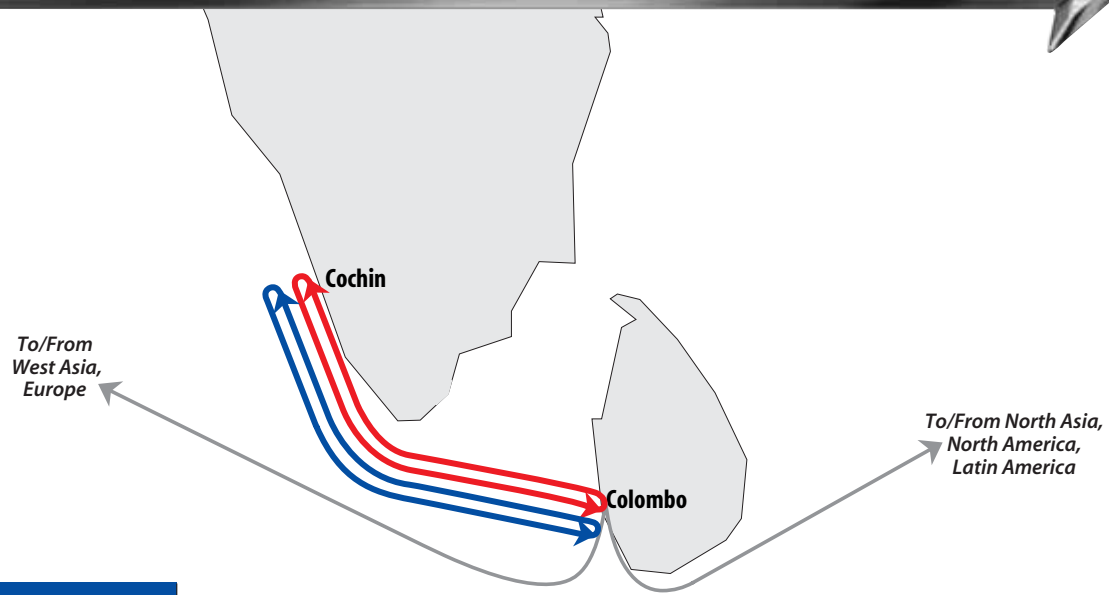

COK/COK2-Cochin Feeder Service

THE APL ADVANTAGE

- Dedicated weekly feeder service capable of handling a wide variety of equipment
- Connects to APL's global network via Colombo

Transit Times	
< Inbound	Outbound <
> Cochin	< Cochin
20 < Aqaba	Aqaba < 25
10 < Belawan	Colombo < 1
10 < Chiwan	Dhaka < 9
1 < Colombo	Hong Kong < 10
16 < Dammam	Jeddah < 23
9 < Ho Chi Minh City	Kobe < 21
14 < Kaohsiung	Laem Chabang < 8
- < Kuwait	Osaka < 22
9 < Laem Chabang	Pusan < 16
12 < Ningbo	Singapore < 9
14 < Qingdao	Sokhna < 26
12 < Shanghai	Yokohama < 24
6 < Singapore	
30 < Sokhna	
10 < Surabaya	
10 < Xiamen	

Port Rotation			
	CMB	COK	CMB
	Colombo	Cochin	Colombo
COK			
Transit Day	0	1	4
Day of Week	Fr	Sa Mo	Tu Fr
	CMB	COK	CMB
	Colombo	Cochin	Colombo
COK2			
Transit Day	0	1	5
Day of Week	Mo	Tu Fr	Sa Mo
	Departs	Arrives Departs	