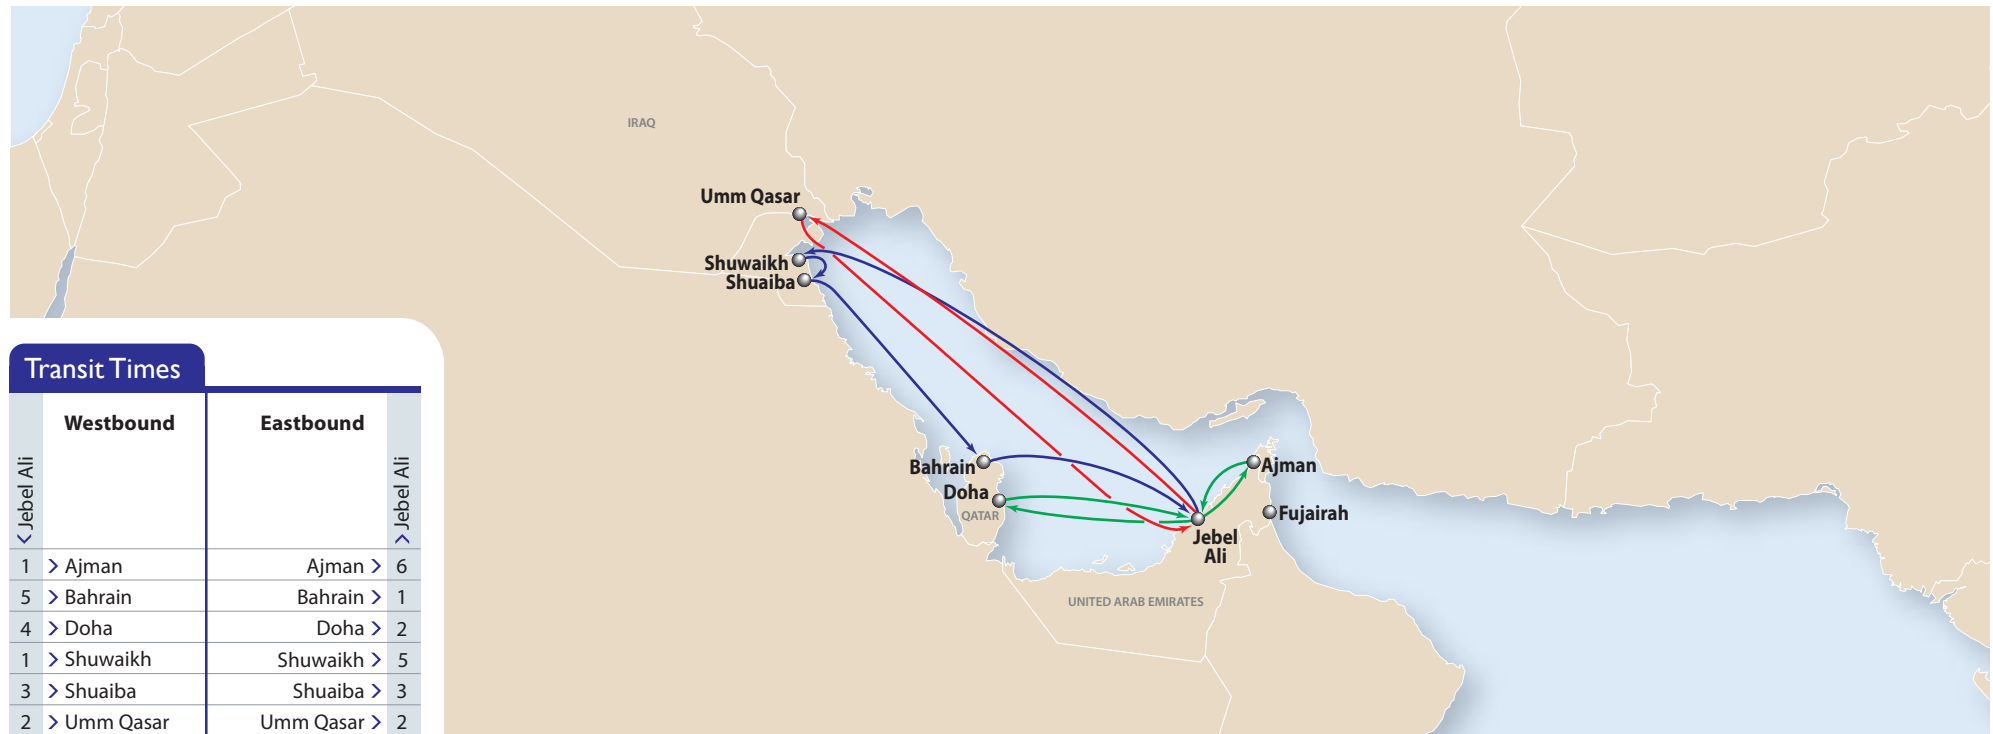

JM1/JM2/JM3 – Jebel Ali Middle East Express

THE APL ADVANTAGE

- Weekly direct calls at Jebel Ali, Kuwait, Doha, Bahrain, Ajman and Umm Qasar
- Wholly APL operated with priority berthing at Jebel Ali
- Provides superior connection to other linehaul services and fast transit to/from other regions at Jebel Ali

Transit Times

Westbound		Eastbound	
< Jebel Ali			> Jebel Ali
1	> Ajman	Ajman >	6
5	> Bahrain	Bahrain >	1
4	> Doha	Doha >	2
1	> Shuwaikh	Shuwaikh >	5
3	> Shuaiba	Shuaiba >	3
2	> Umm Qasar	Umm Qasar >	2

Port Rotation–JM1

Port	City	Transit Day	Arrive	Transit Day	Depart
JEB	Jebel Ali	–	–	00	Tue
SCZ	Shuwaikh	01	Wed	03	Fri
SHG	Shuaiba	03	Fri	04	Sat
BAH	Bahrain	05	Sun	05	Sun
JEB	Jebel Ali	06	Mon	07	Tue

Port Rotation–JM2

Port	City	Transit Day	Arrive	Transit Day	Depart
JEB	Jebel Ali	–	–	00	Wed
UHQ	Umm Qasar	02	Fri	05	Mon
JEB	Jebel Ali	07	Wed	07	Wed

Port Rotation–JM3

Port	City	Transit Day	Arrive	Transit Day	Depart
JEB	Jebel Ali	–	–	00	Sun
AJM	Ajman	01	Mon	01	Mon
JEB	Jebel Ali	02	Tue	03	Wed
DOH	Doha	04	Thu	05	Fri
JEB	Jebel Ali	07	Sun	07	Sun