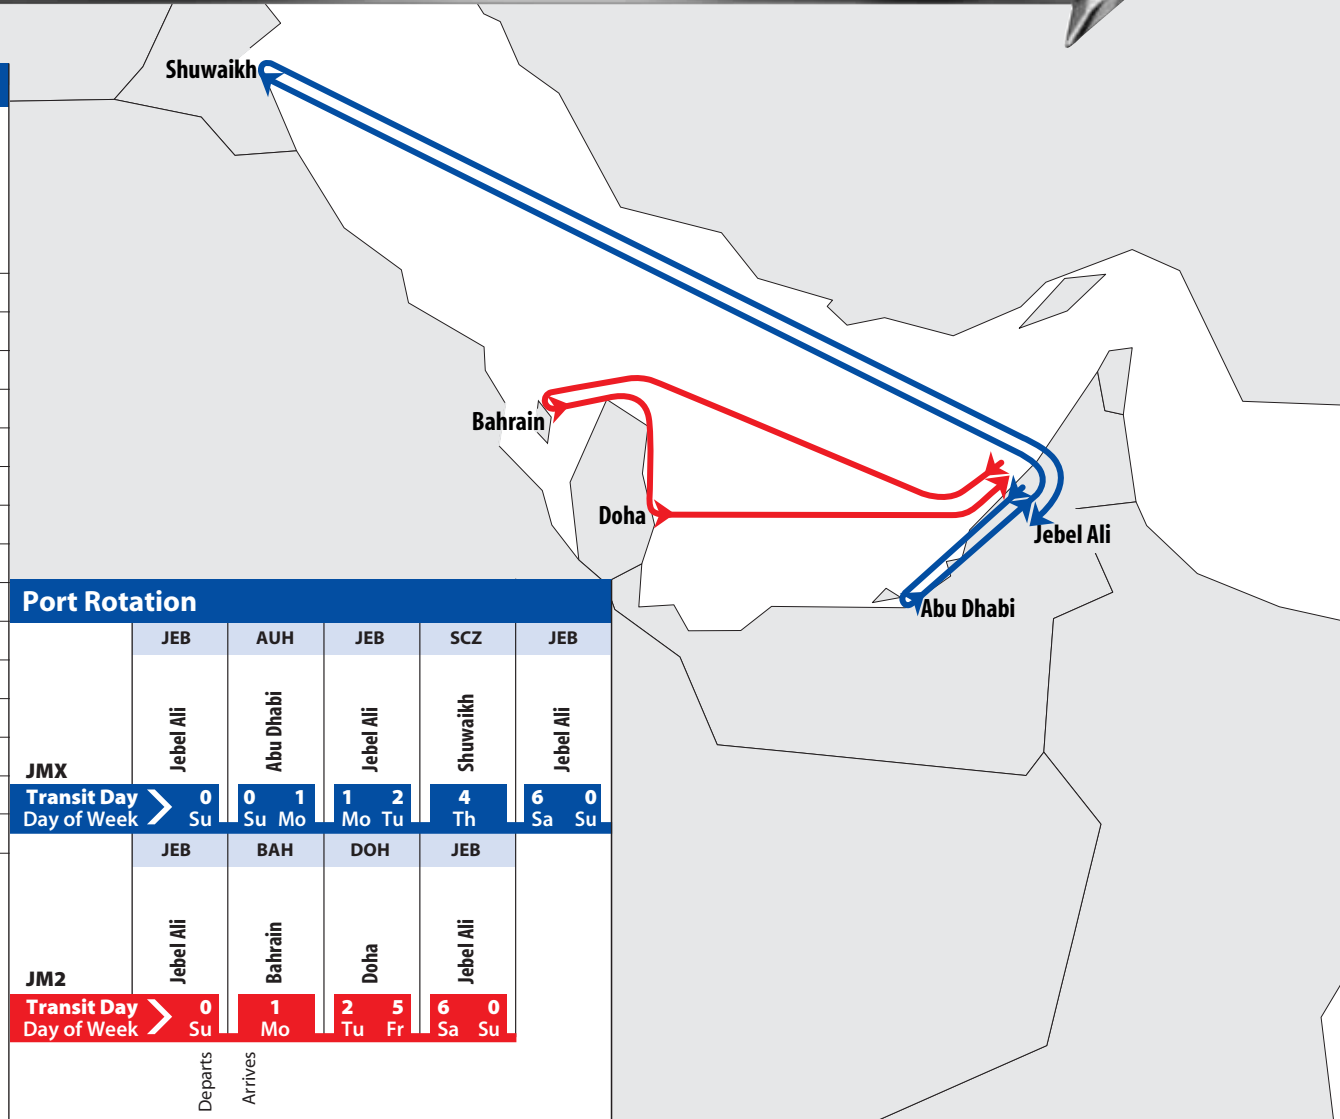

JMX/JM2–Jebel Ali Middle East Express

THE APL ADVANTAGE

- Weekly direct calls at Jebel Ali, Abu Dhabi, Bahrain, Doha and Shuwaikh
- Wholly APL operated with priority berthing at Jebel Ali
- Provides superior connection to other linehaul/feeder services and fast transit to/from other regions at Jebel Ali

Transit Times									
Eastbound				Westbound					
Abu Dhabi	Bahrain	Doha	Shuwaikh						
16	19	17	19	Aden	Bangkok	16	17	18	20
15	18	11	18	Belawan	Chennai	17	18	19	21
23	26	19	26	Davao	Chiwan	13	14	15	17
21	24	22	18	Djibouti	Davao	16	17	18	20
23	26	19	26	Haiphong	Hong Kong	12	13	14	16
17	20	13	20	Ho Chi Minh City	Kandla	20	21	22	17
23	26	24	20	Hodeidah	Karachi	15	16	17	12
16	19	12	19	Jakarta	Nhava Sheva	12	13	14	16
20	23	21	20	Jeddah	Ningbo	15	16	17	19
17	20	13	14	Kaohsiung	Pusan	18	18	18	22
3	6	3	8	Karachi	Qingdao	18	17	18	22
20	23	16	23	Klong Toey	Shanghai	16	17	18	20
20	23	16	23	Laem Chabang	Sokhna	20	14	15	17
20	23	16	23	Manila	Subic Bay	24	25	26	23
23	26	19	26	Nagoya	Xiamen	14	22	16	18
17	20	13	20	Penang					
22	25	18	25	Qingdao					
24	27	20	27	Shanghai					
13	16	9	16	Singapore					
16	19	12	19	Surabaya					
26	29	22	23	Ube					
27	30	23	30	Xingang					

Port Rotation					
	JEB	AUH	JEB	SCZ	JEB
JMX	Jebel Ali	Abu Dhabi	Jebel Ali	Shuwaikh	Jebel Ali
Transit Day	0	0	1	2	4
Day of Week	Su	Su Mo	Mo Tu	Th	Sa Su
	JEB	BAH	DOH	JEB	
JM2	Jebel Ali	Bahrain	Doha	Jebel Ali	
Transit Day	0	1	2	5	6
Day of Week	Su	Mo	Tu	Fr	Sa Su
	Departs	Arrives			