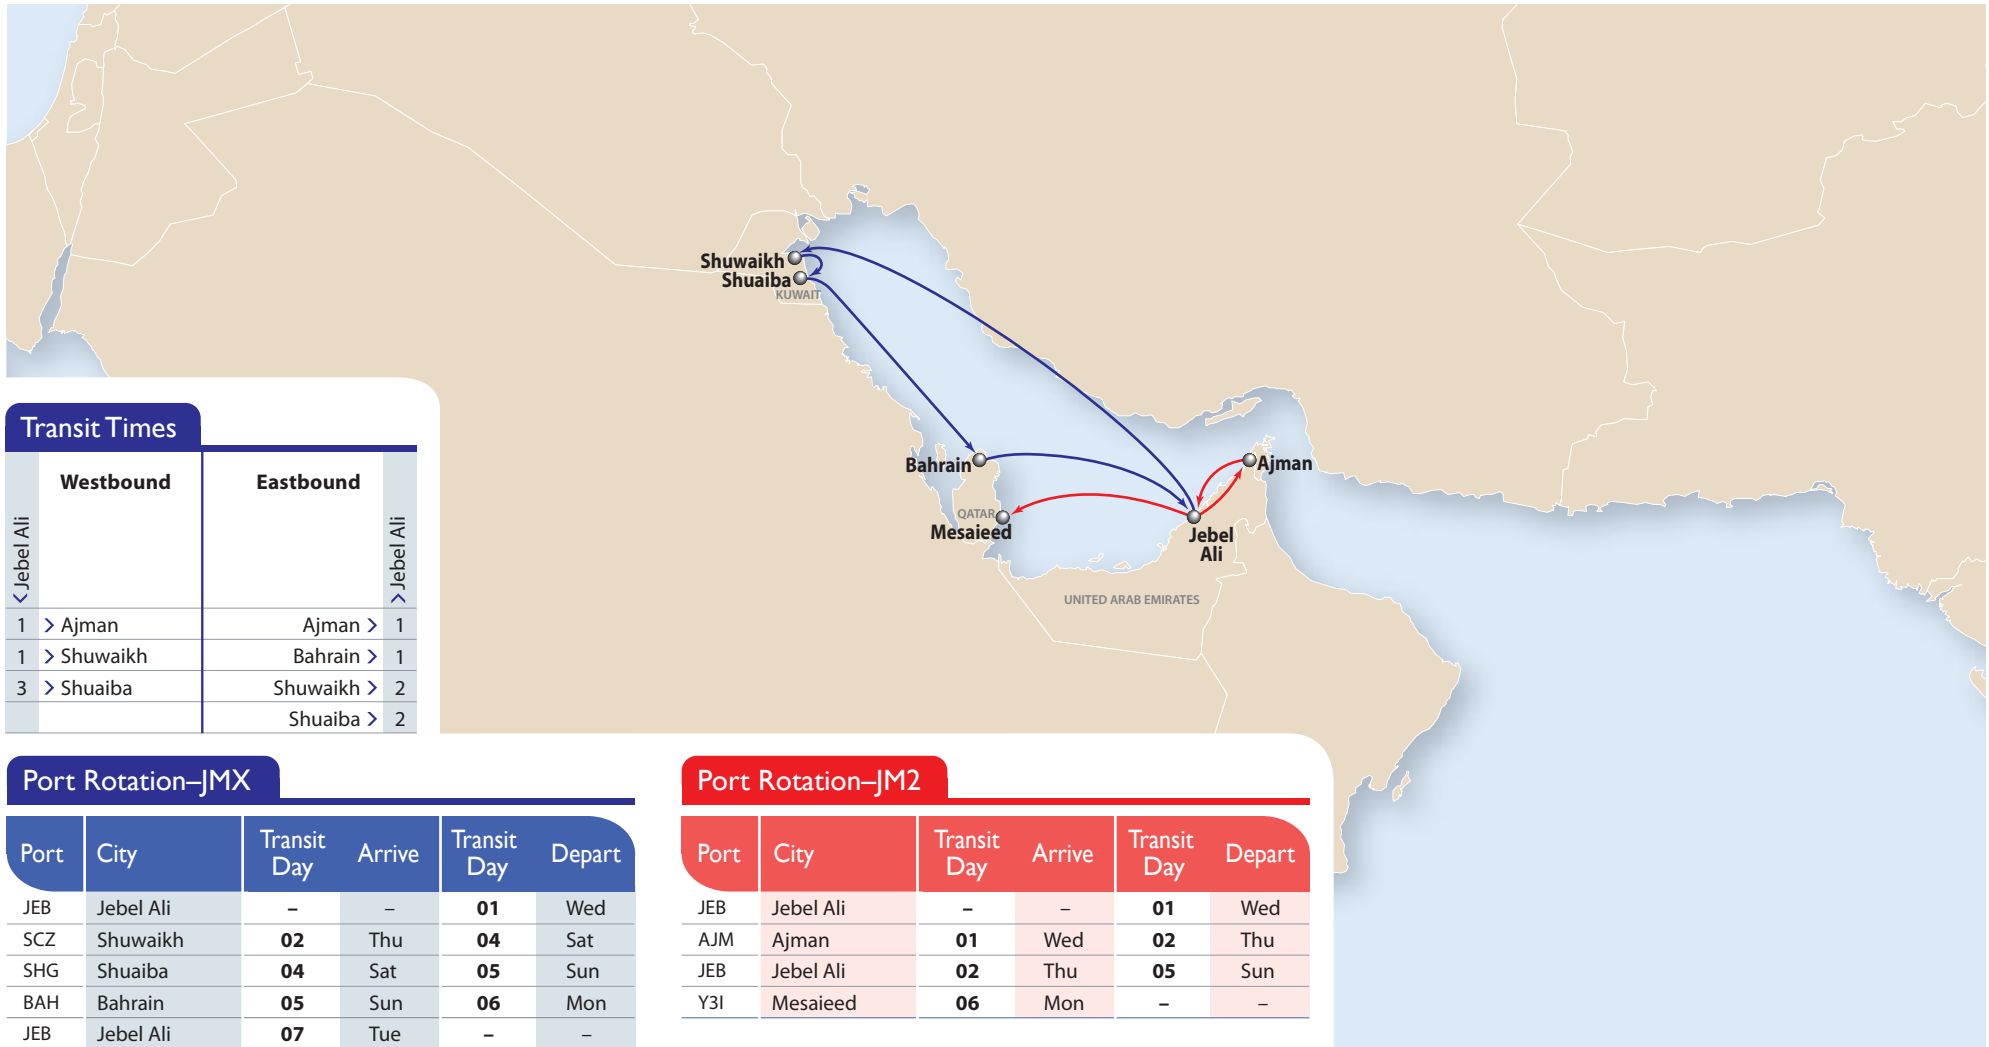

## THE APL ADVANTAGE

- Weekly direct calls at Jebel Ali, Kuwait, Bahrain and Ajman
- Wholly APL operated with priority berthing at Jebel Ali
- Provides superior connection to other linehaul services and fast transit to/from other regions at Jebel Ali

### Transit Times

	Westbound	Eastbound	
< Jebel Ali			> Jebel Ali
1	> Ajman	Ajman >	1
1	> Shuwaikh	Bahrain >	1
3	> Shuaiba	Shuwaikh >	2
		Shuaiba >	2

### Port Rotation–JMX

Port	City	Transit Day	Arrive	Transit Day	Depart
JEB	Jebel Ali	–	–	01	Wed
SCZ	Shuwaikh	02	Thu	04	Sat
SHG	Shuaiba	04	Sat	05	Sun
BAH	Bahrain	05	Sun	06	Mon
JEB	Jebel Ali	07	Tue	–	–

### Port Rotation–JM2

Port	City	Transit Day	Arrive	Transit Day	Depart
JEB	Jebel Ali	–	–	01	Wed
AJM	Ajman	01	Wed	02	Thu
JEB	Jebel Ali	02	Thu	05	Sun
Y3I	Mesaieed	06	Mon	–	–