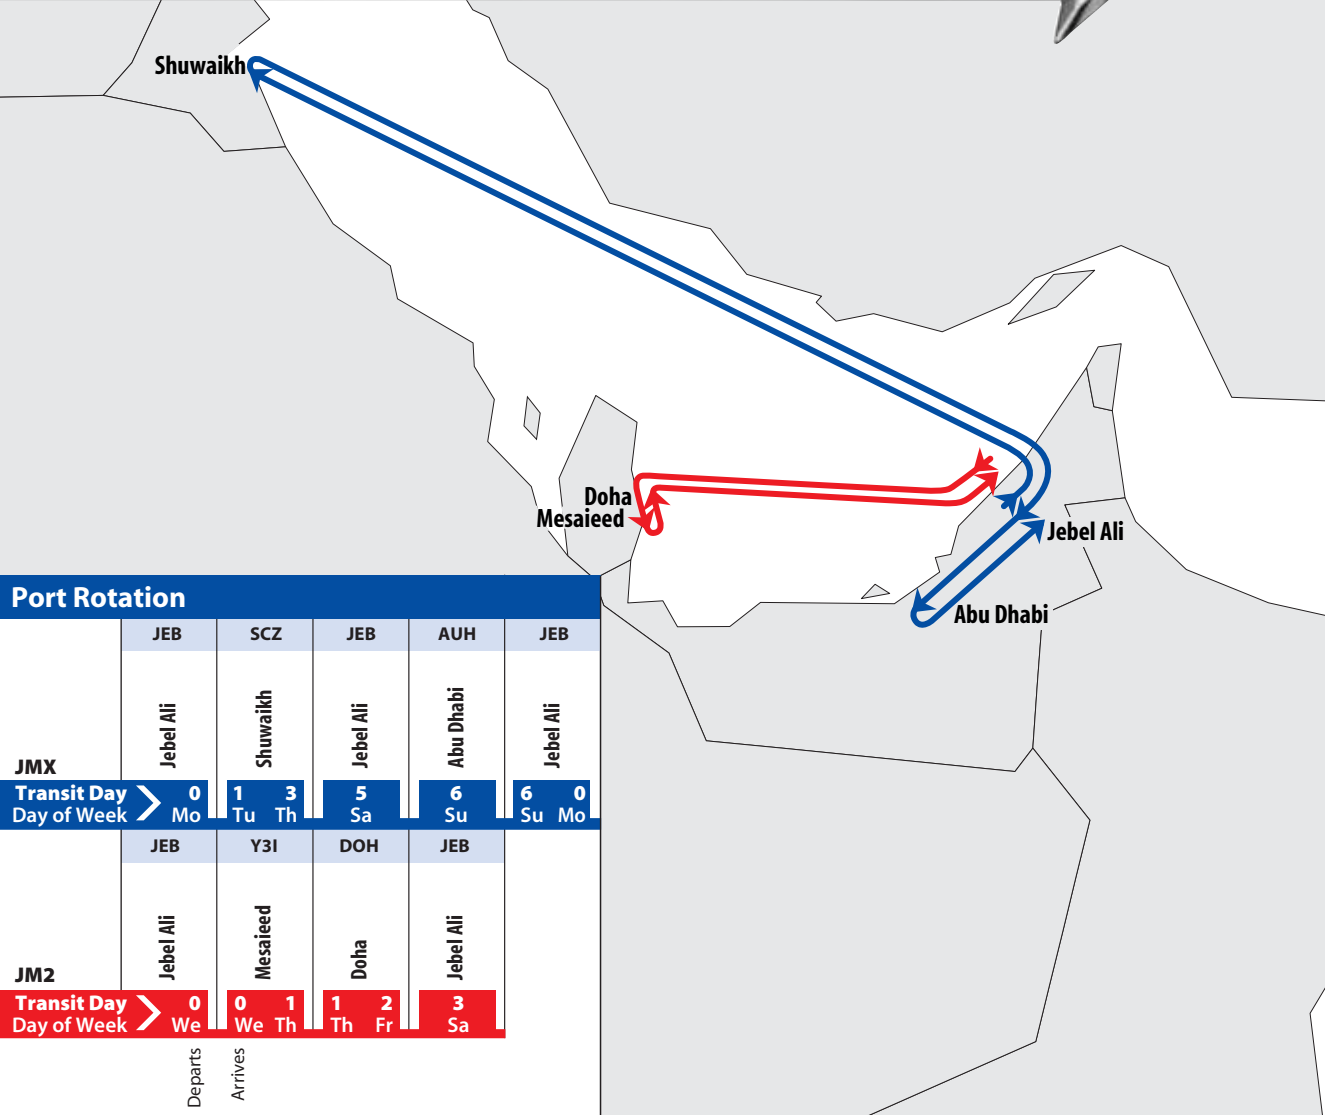

JMX/JM2-Jebel Ali Middle East Express

THE APL ADVANTAGE

- Weekly direct calls at Jebel Ali, Abu Dhabi, Mesaieed, Doha and Shuwaikh
- Wholly APL operated with priority berthing at Jebel Ali
- Provides superior connection to other linehaul/feeder services and fast transit to/from other regions at Jebel Ali

Transit Times			
Eastbound			
Abu Dhabi	Mesaieed	Doha	Shuwaikh
21	22	17	17
16	17	14	17
19	20	17	22
23	24	19	19
22	37	20	25
16	17	14	19
17	18	15	20
20	21	16	16
16	17	14	19
9	10	7	5
18	19	16	21
18	19	16	21
23	24	21	26
29	30	27	32
16	17	14	19
19	20	17	22
23	24	21	26
12	13	10	15
19	20	17	22
25	26	23	28
26	27	24	35

Westbound			
Abu Dhabi	Mesaieed	Doha	Shuwaikh
15	17	17	17
16	13	19	11
13	14	15	15
16	17	18	18
12	13	14	14
20	17	18	15
16	13	14	11
13	10	11	8
15	16	17	17
18	19	20	20
18	19	20	20
16	19	18	18
15	12	13	10
24	26	27	26
14	15	16	16

Port Rotation					
	JEB	SCZ	JEB	AUH	JEB
JMX	Jebel Ali	Shuwaikh	Jebel Ali	Abu Dhabi	Jebel Ali
Transit Day	0	1	3	5	6
Day of Week	Mo	Tu	Th	Sa	Su
	JEB	Y3I	DOH	JEB	
JM2	Jebel Ali	Mesaieed	Doha	Jebel Ali	
Transit Day	0	0	1	1	2
Day of Week	We	We	Th	Th	Fr
					3
					Sa