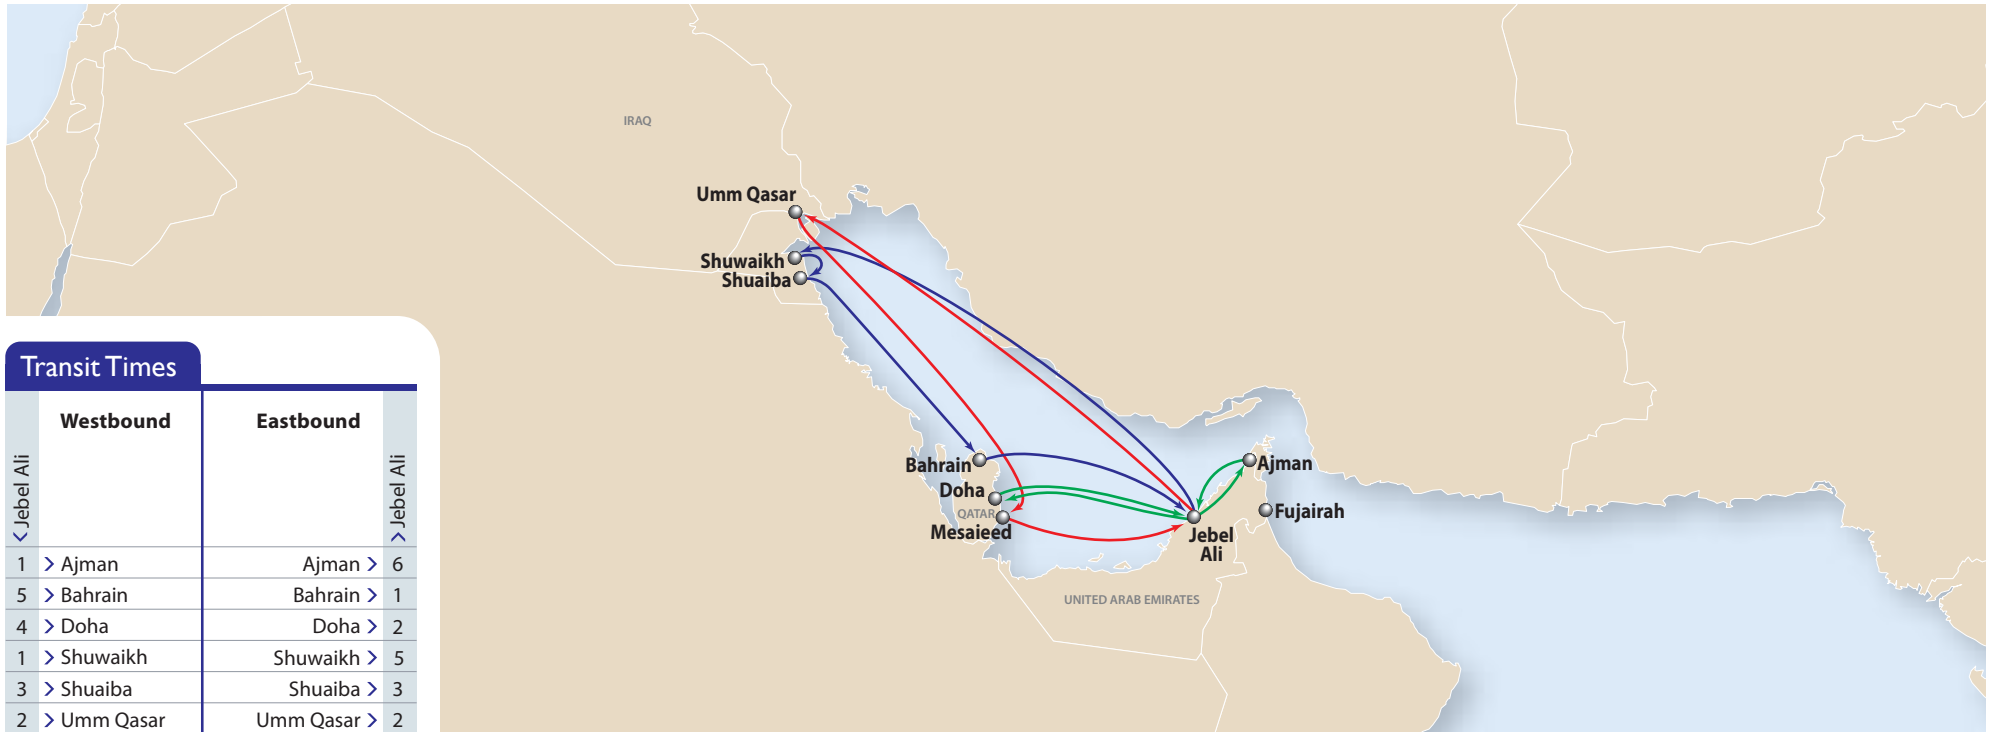

JMX/JM2/JM3 – Jebel Ali Middle East Express

THE APL ADVANTAGE

- Weekly direct calls at Jebel Ali, Kuwait, Doha, Bahrain, Ajman and Umm Qasar
- Wholly APL operated with priority berthing at Jebel Ali
- Provides superior connection to other linehaul services and fast transit to/from other regions at Jebel Ali

Transit Times

Westbound		Eastbound	
< Jebel Ali			> Jebel Ali
1	> Ajman	Ajman >	6
5	> Bahrain	Bahrain >	1
4	> Doha	Doha >	2
1	> Shuwaikh	Shuwaikh >	5
3	> Shuaiba	Shuaiba >	3
2	> Umm Qasar	Umm Qasar >	2

Port Rotation–JMX

Port	City	Transit Day	Arrive	Transit Day	Depart
JEB	Jebel Ali	–	–	00	Tue
SCZ	Shuwaikh	02	Thu	03	Fri
SHG	Shuaiba	03	Fri	04	Sat
BAH	Bahrain	05	Sun	05	Sun
JEB	Jebel Ali	06	Mon	07	Tue

Port Rotation–JM2

Port	City	Transit Day	Arrive	Transit Day	Depart
JEB	Jebel Ali	–	–	00	Fri
UHQ	Umm Qasar	01	Sat	03	Mon
Y3I	Mesaieed	04	Tue	05	Wed
JEB	Jebel Ali	06	Thu	07	Fri

Port Rotation–JM3

Port	City	Transit Day	Arrive	Transit Day	Depart
JEB	Jebel Ali	–	–	00	Wed
AJM	Ajman	00	Wed	01	Thu
JEB	Jebel Ali	02	Thu	02	Thu
DOH	Doha	03	Fri	06	Mon
JEB	Jebel Ali	07	Tue	07	Tue