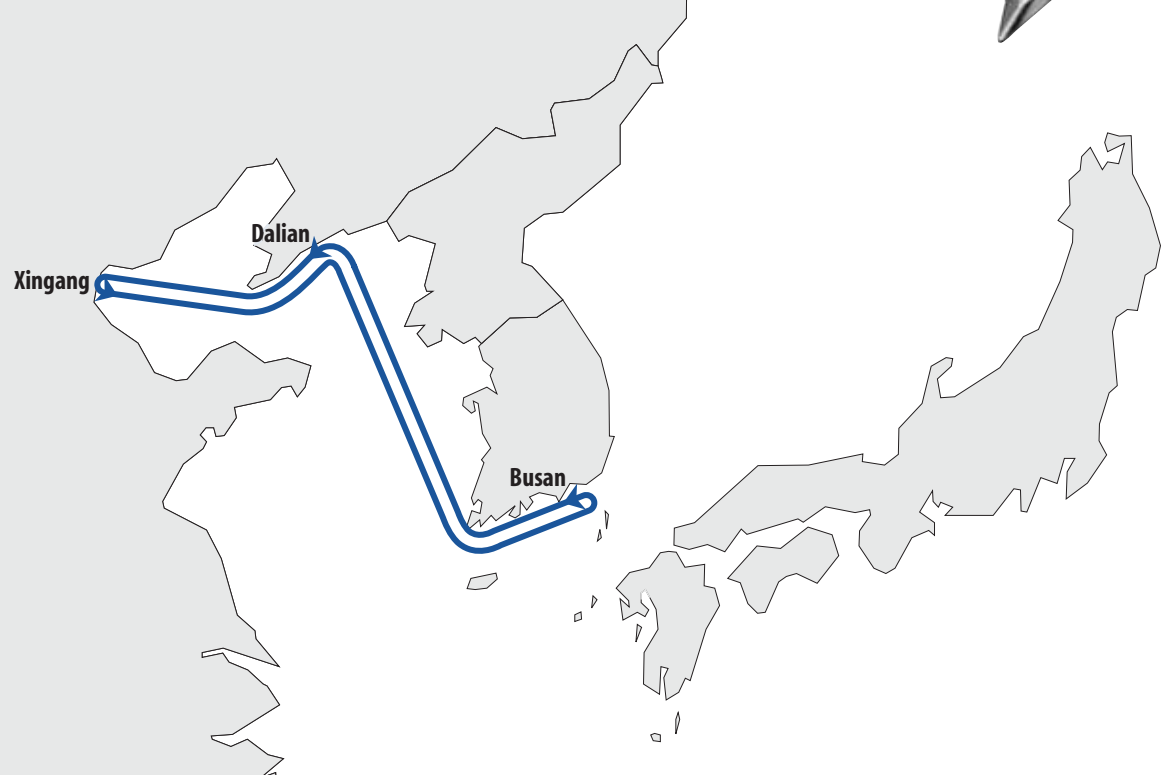

## NCX - North China Express

### THE APL ADVANTAGE

- Weekly sailing from Dalian to Xingang and Busan
- Dedicated direct service from Dalian and Xingang to Busan provides connections to US, Canada and Latin America

### Transit Times

Eastbound		Westbound	
Dalian	Xingang	Dalian	Xingang
4	3	San Pedro	21 23
7	6	Oakland	19 21
8	7	New York	33 35
17	16	Norfolk	32 34
20	19		
41	40		
44	43		
18	17		
19	18		
22	21		
26	27		
29	28		
30	29		
27	26		
36	35		
38	37		
29	28		
36	35		
38	37		

### Port Rotation

	DAI	HSN	PUS
	Dalian	Xingang	Busan
Transit Day	0	1	4
Day of Week	Fr	Sa	Tu
	Departs	Arrives	