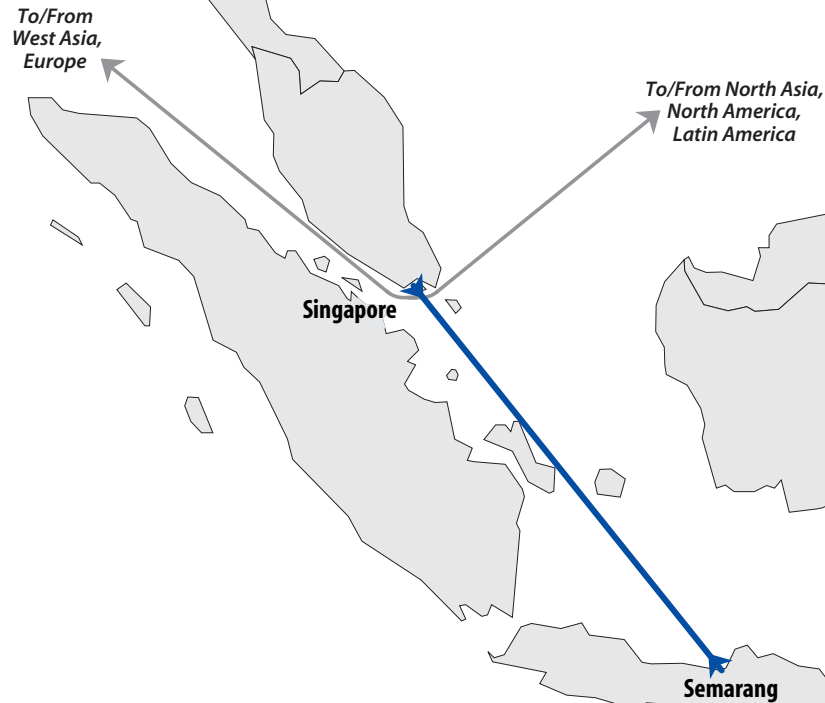

## SEM–Semarang Feeder Service

### THE APL ADVANTAGE

- Two sailings a week between Semarang and Singapore.
- Reliable, dedicated feeder service capable of handling a wide variety of equipment.
- Connects to full-service linehaul sailings in Singapore.

Transit Times										Port Rotation									
Bremerhaven	Rotterdam	Los Angeles	Laem Chabang	Hong Kong	Singapore	Northbound	Southbound	Singapore	Hong Kong	Kobe	Tokyo	Manzanillo, MX	SIN	SEM	SIN				
>	>	>	>	>	>	<	<	<	<	<	<	<	Singapore	Semarang	Singapore				
24	18	21	5	7	2	< Semarang <		3	7	15	11	30	SM1	0	3	4	6	0	
													<b>Transit Day</b>	>	0	3	4	6	0
													<b>Day of Week</b>	>	We	Sa	Su	Tu	We
													SM2	0	3	6	0		
													<b>Transit Day</b>	>	Su	We	Sa	Su	
													<b>Day of Week</b>	>	Su	We	Sa	Su	
													Departs	Arrives	Departs				