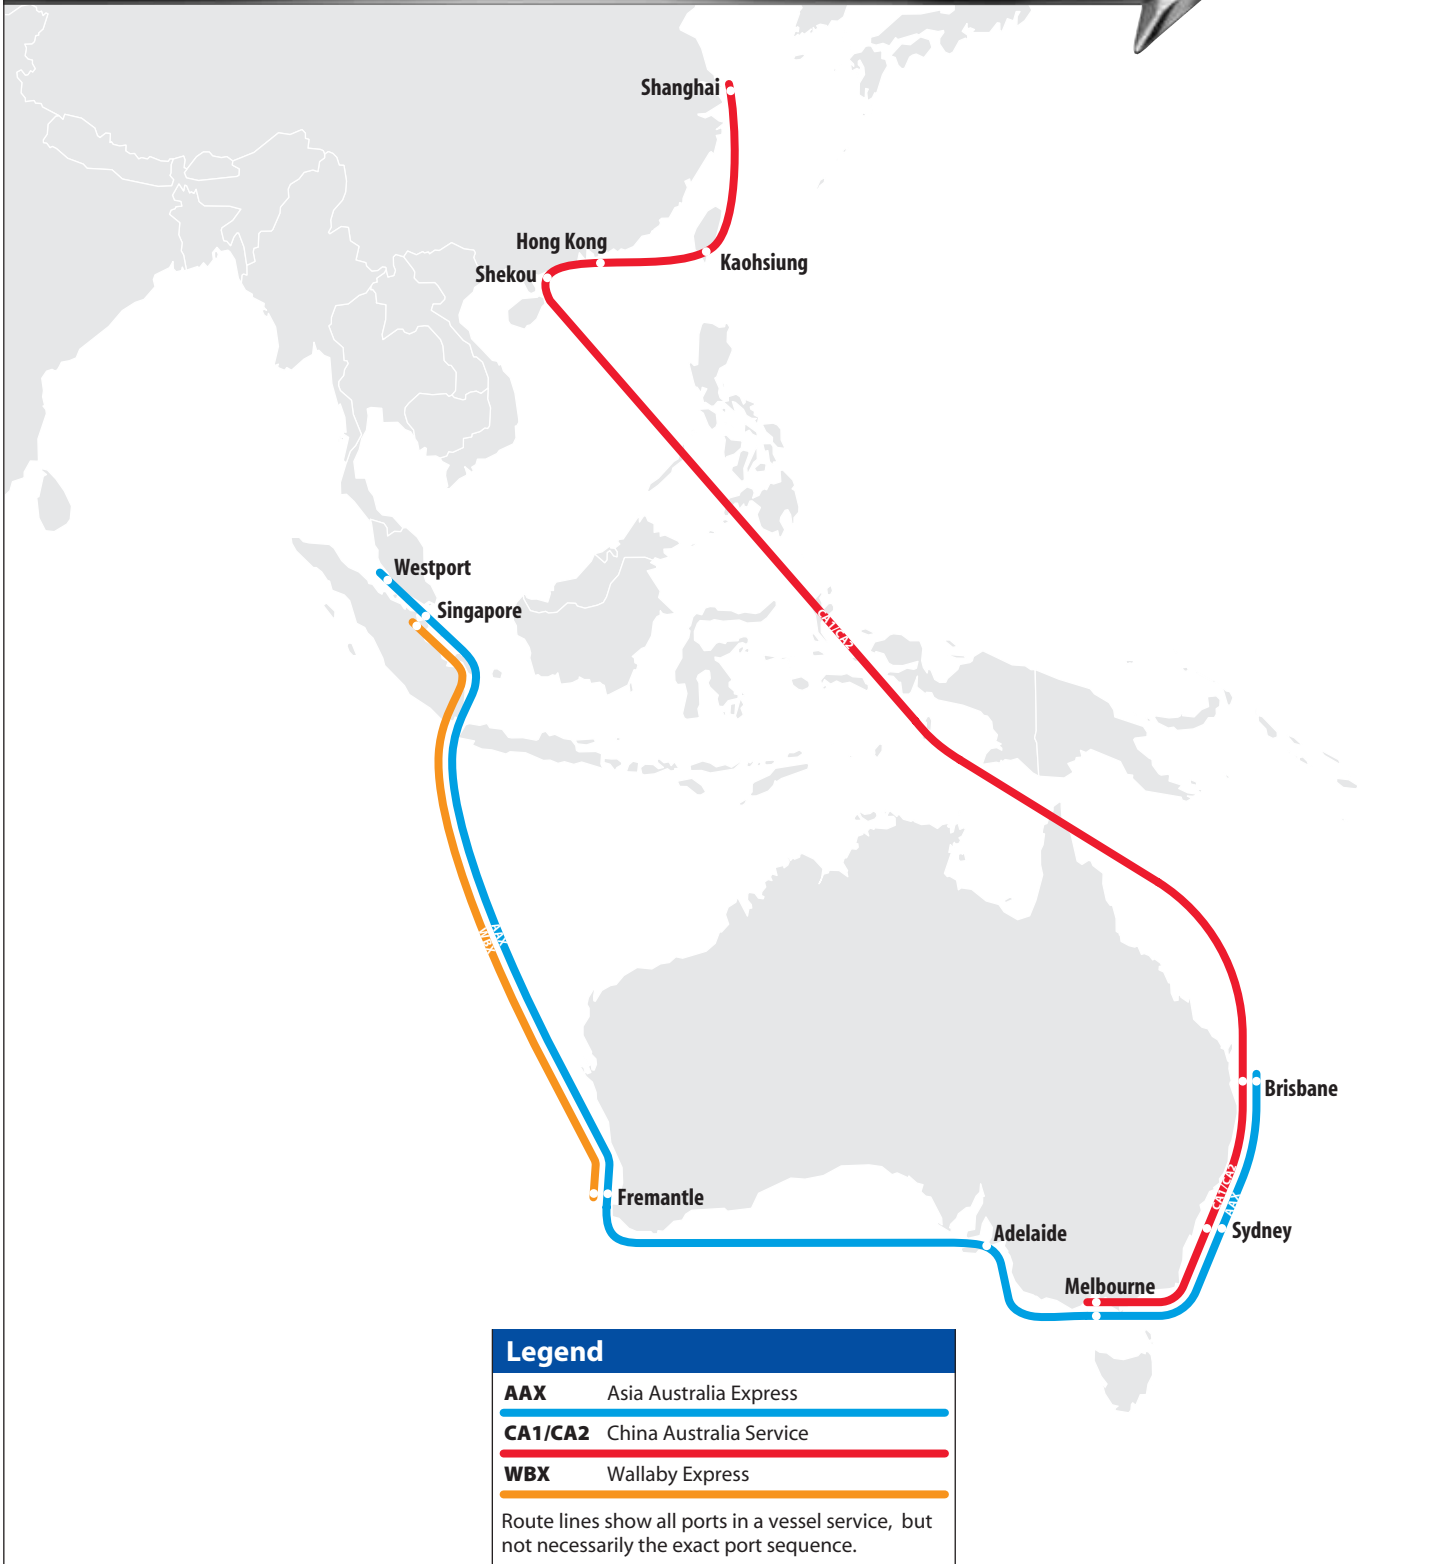

Overview of Intra-Asia Services (Australia)

THE APL ADVANTAGE

- Provide some of the industry's fastest transits to and from key ports in Australia
- Extensive connections to APL's global network via Singapore and Kaohsiung
- Offers refrigerated cargo handling services

Legend

AAX	Asia Australia Express
CA1/CA2	China Australia Service
WBX	Wallaby Express

Route lines show all ports in a vessel service, but not necessarily the exact port sequence.