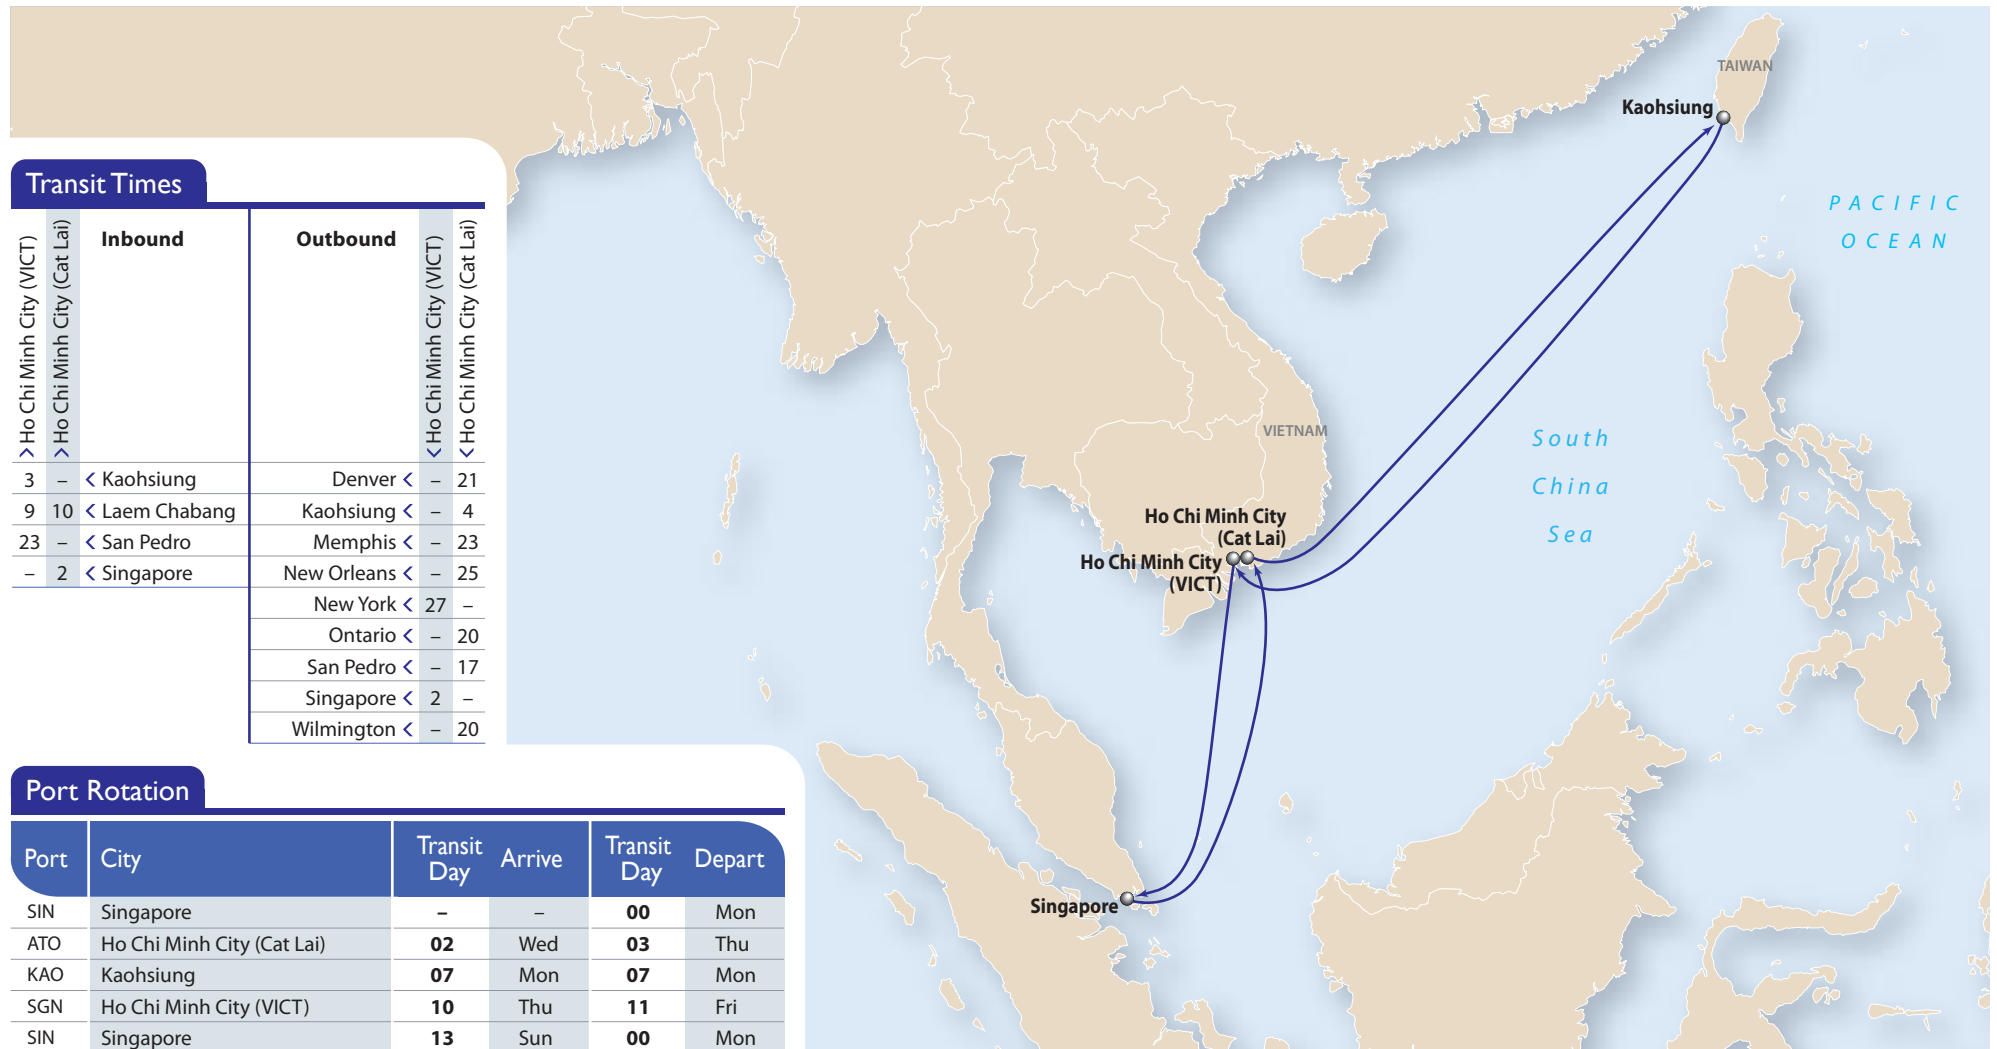

SVX – Singapore Vietnam Kaohsiung Service

THE APL ADVANTAGE

- Reliable, dedicated feeder service capable of handling a wide variety of equipment
- Connects to full-service linehaul sailings in Singapore
- Weekly service calling Singapore, Kaohsiung and Ho Chi Minh City (Cat Lai and VICT terminals)

Transit Times

Inbound		Outbound	
> Ho Chi Minh City (VICT) > Ho Chi Minh City (Cat Lai)			< Ho Chi Minh City (VICT) < Ho Chi Minh City (Cat Lai)
3	< Kaohsiung	Denver	< 21
9	< Laem Chabang	Kaohsiung	< 4
23	< San Pedro	Memphis	< 23
-	< Singapore	New Orleans	< 25
		New York	< 27
		Ontario	< 20
		San Pedro	< 17
		Singapore	< 2
		Wilmington	< 20

Port Rotation

Port	City	Transit Day	Arrive	Transit Day	Depart
SIN	Singapore	-	-	00	Mon
ATO	Ho Chi Minh City (Cat Lai)	02	Wed	03	Thu
KAO	Kaohsiung	07	Mon	07	Mon
SGN	Ho Chi Minh City (VICT)	10	Thu	11	Fri
SIN	Singapore	13	Sun	00	Mon