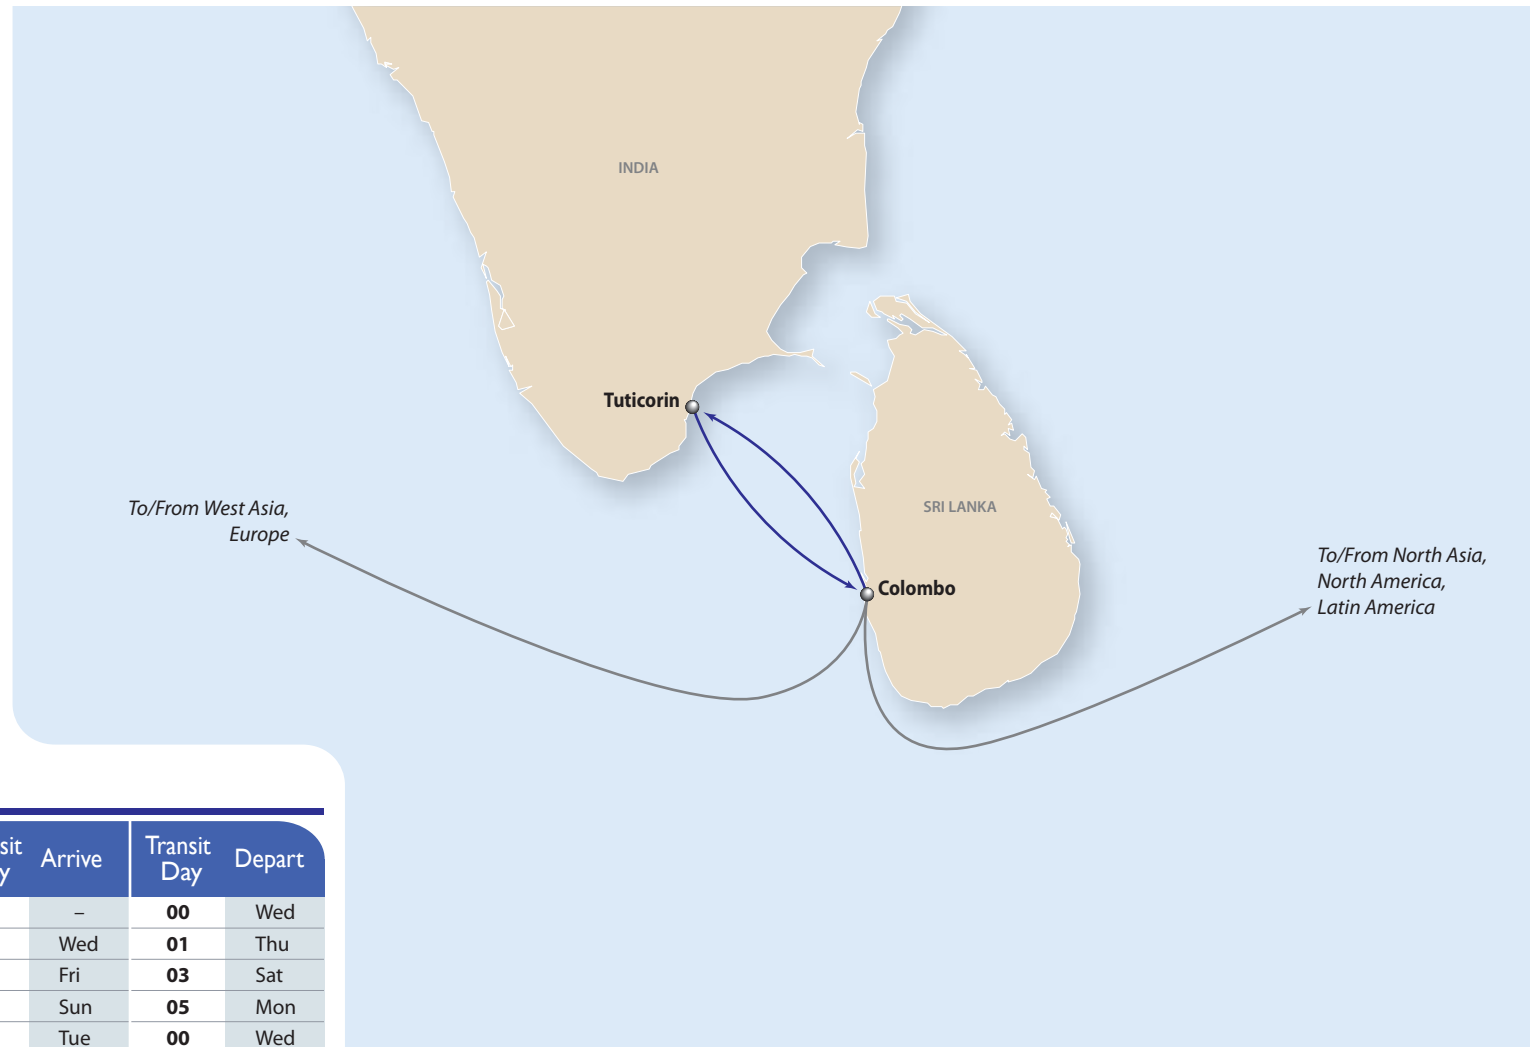

TUT – Tuticorin Feeder Service

THE APL ADVANTAGE

- Dedicated twice-weekly feeder service capable of handling a wide variety of equipment
- Connects to APL's global network via Colombo

Transit Times

	Inbound	Outbound	
> Tuticorin			< Tuticorin
21	< Aden	Alexandria	< 27
24	< Alexandria	Busan	< 18
10	< Chiwan	Chittagong	< 6
15	< Dammam	Colombo	< 1
11	< Ho Chi Minh City	Hong Kong	< 12
11	< Hong Kong	Jakarta	< 10
12	< Jakarta	Kaohsiung	< 15
10	< Jebel Ali	Kobe	< 20
24	< Jeddah	Laem Chabang	< 10
11	< Laem Chabang	Manila	< 18
14	< Qingdao	Nagoya	< 21
14	< Shanghai	Osaka	< 21
6	< Singapore	Pasir Gudang	< 9
21	< Sokhna	Shanghai	< 15
12	< Surabaya	Singapore	< 7
18	< Tokyo	Sokhna	< 24
21	< Xingang		

Port Rotation

Port	City	Transit Day	Arrive	Transit Day	Depart
TUT	Tuticorin	-	-	00	Wed
CMB	Colombo	00	Wed	01	Thu
TUT	Tuticorin	02	Fri	03	Sat
CMB	Colombo	04	Sun	05	Mon
TUT	Tuticorin	06	Tue	00	Wed