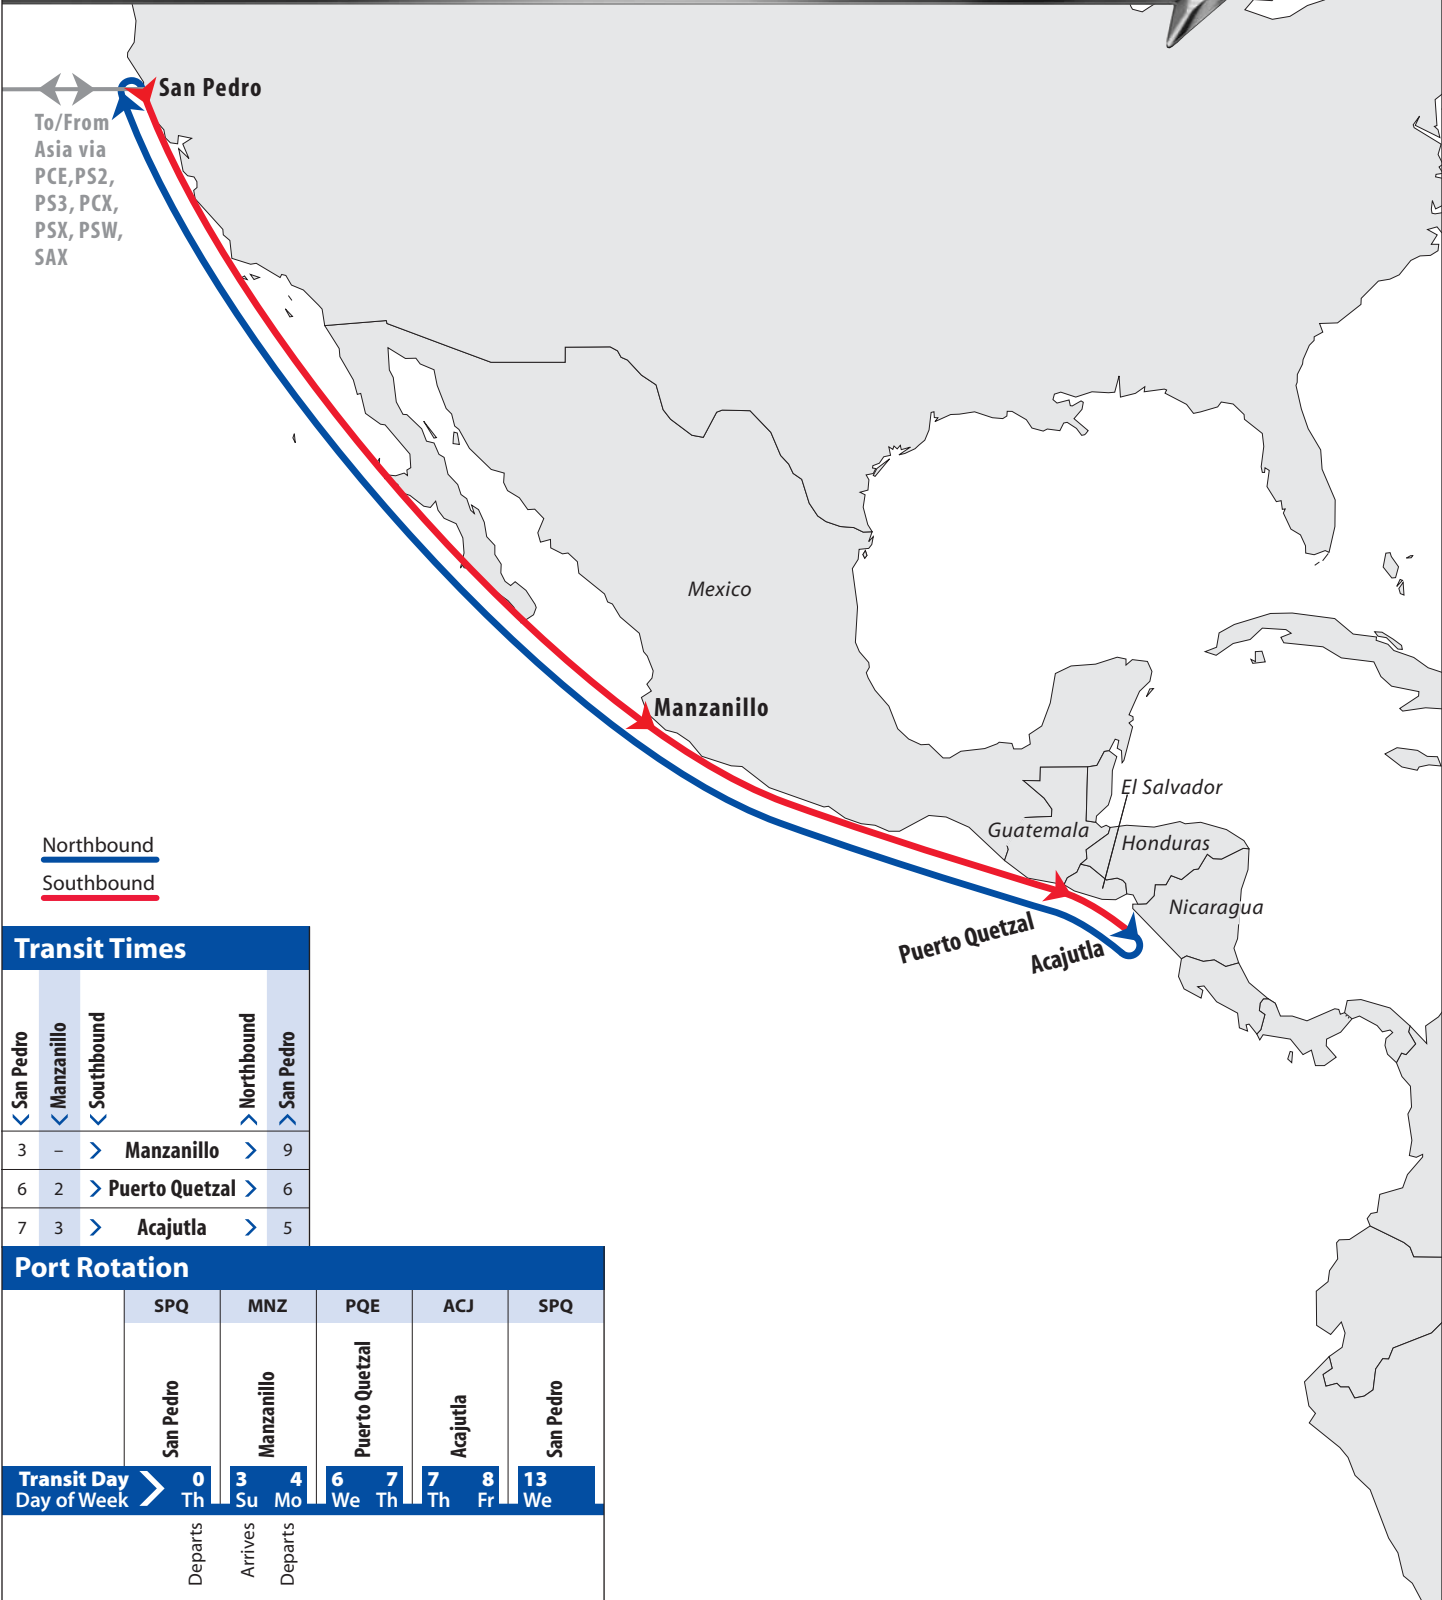

## MCX-Mexico Central America Express

To/From Asia via PCE, PS2, PS3, PCX, PSX, PSW, SAX

Northbound  
Southbound

### Transit Times

San Pedro	Manzanillo	Southbound	Northbound	San Pedro
3	-	> Manzanillo	>	9
6	2	> Puerto Quetzal	>	6
7	3	> Acajutla	>	5

### Port Rotation

	SPQ	MNZ	PQE	ACJ	SPQ
	San Pedro	Manzanillo	Puerto Quetzal	Acajutla	San Pedro
<b>Transit Day</b>	<b>0</b>	<b>3</b>	<b>4</b>	<b>6</b>	<b>7</b>
<b>Day of Week</b>	<b>Th</b>	<b>Su</b>	<b>Mo</b>	<b>We</b>	<b>Th</b>
	Departs	Arrives	Departs		
				<b>7</b>	<b>8</b>
				<b>Th</b>	<b>Fr</b>
					<b>13</b>
					<b>We</b>