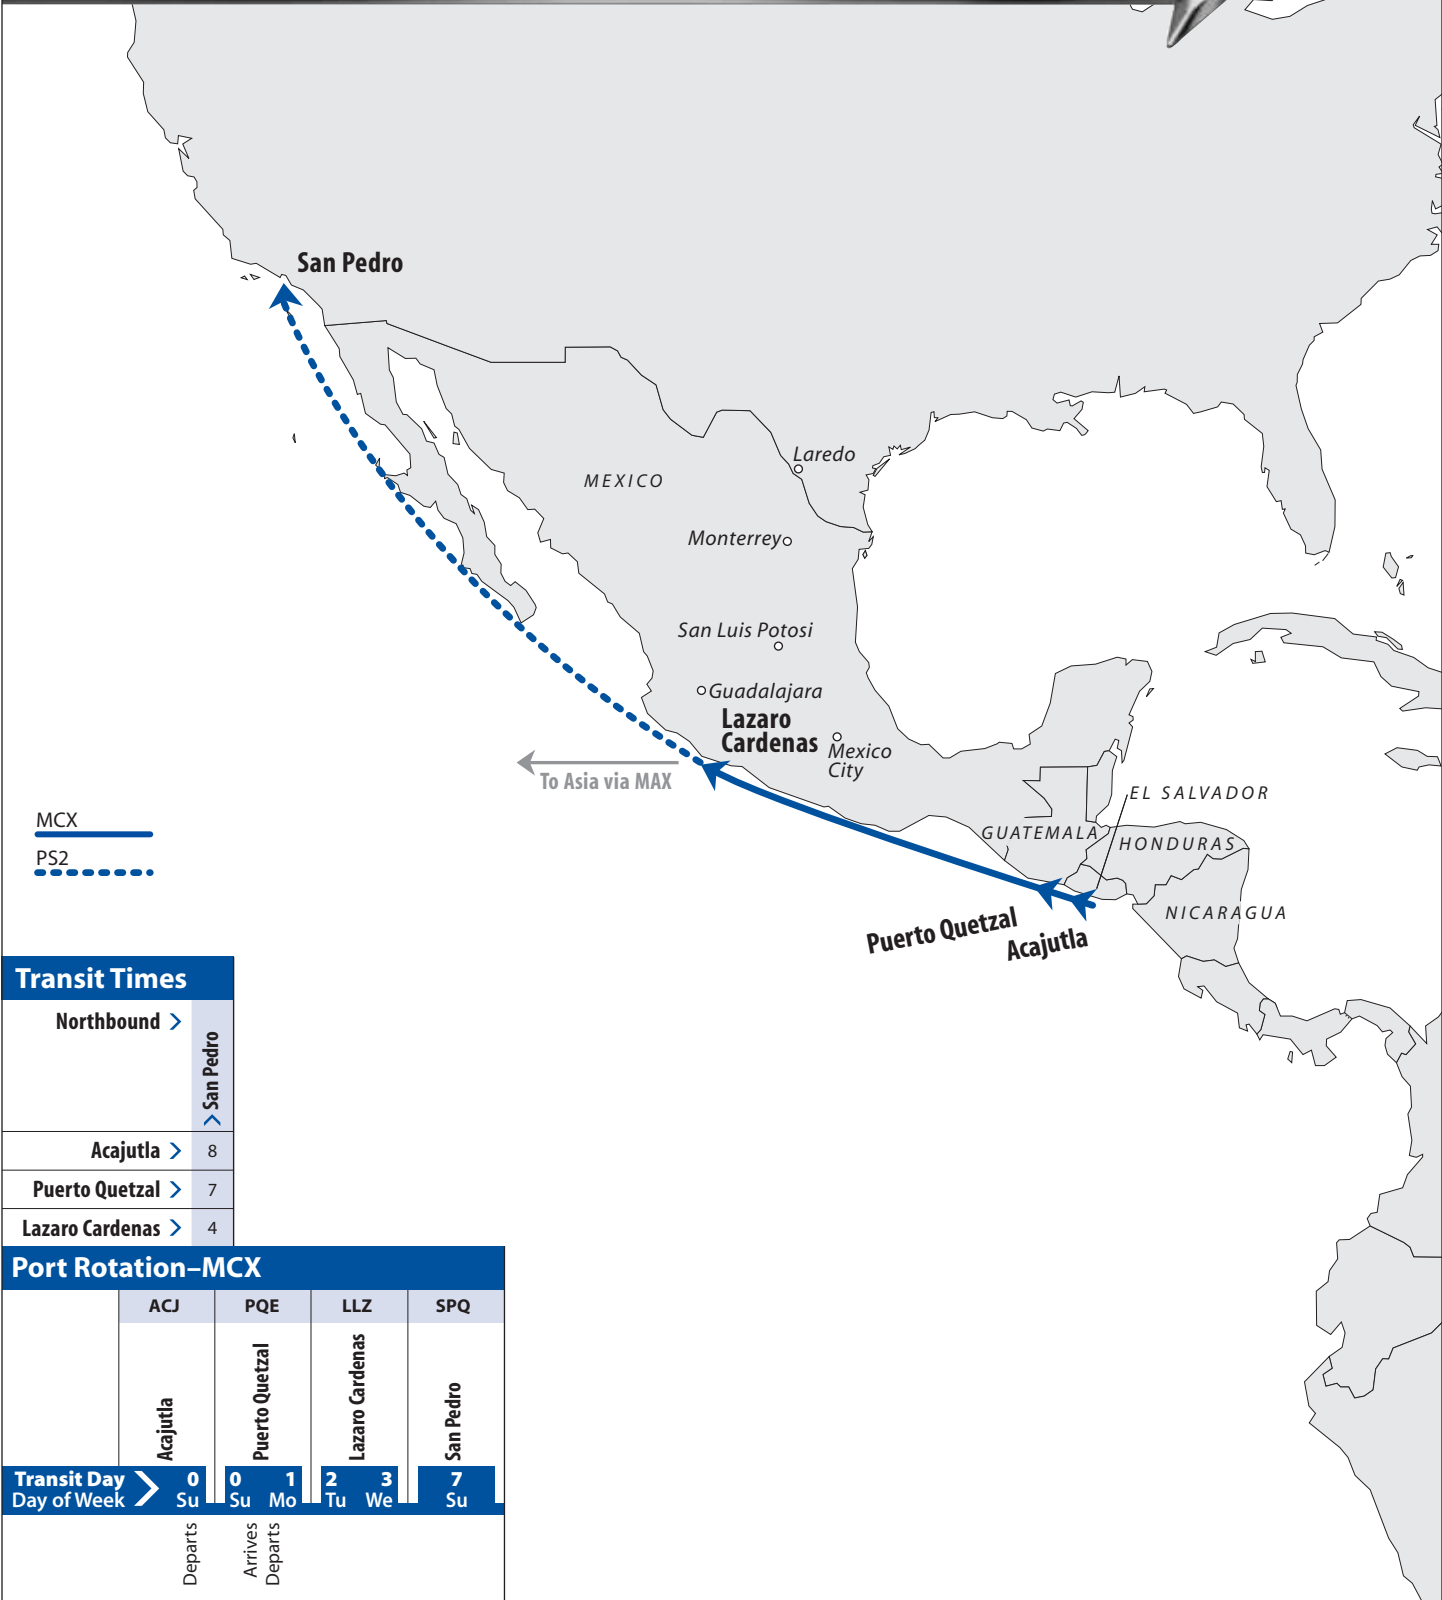

**MCX – Mexico Central America Express (Northbound)**

**THE APL ADVANTAGE**

- Direct all-water port call from Acajutla and Puerto Quetzal
- Direct connections provide quicker access from Central American markets to Asia
- Refrigerated commodity and garment shippers benefit from fast transits, modern equipment, priority handling and APL's service experts

**Transit Times**

<b>Northbound &gt;</b>	<b>San Pedro</b>
<b>Acajutla &gt;</b>	8
<b>Puerto Quetzal &gt;</b>	7
<b>Lazaro Cardenas &gt;</b>	4

**Port Rotation – MCX**

	ACJ	PQE	LLZ	SPQ
	Acajutla	Puerto Quetzal	Lazaro Cardenas	San Pedro
<b>Transit Day &gt;</b>	0	0	2	7
<b>Day of Week &gt;</b>	Su	Su Mo	Tu We	Su
	Departs	Arrives Departs		