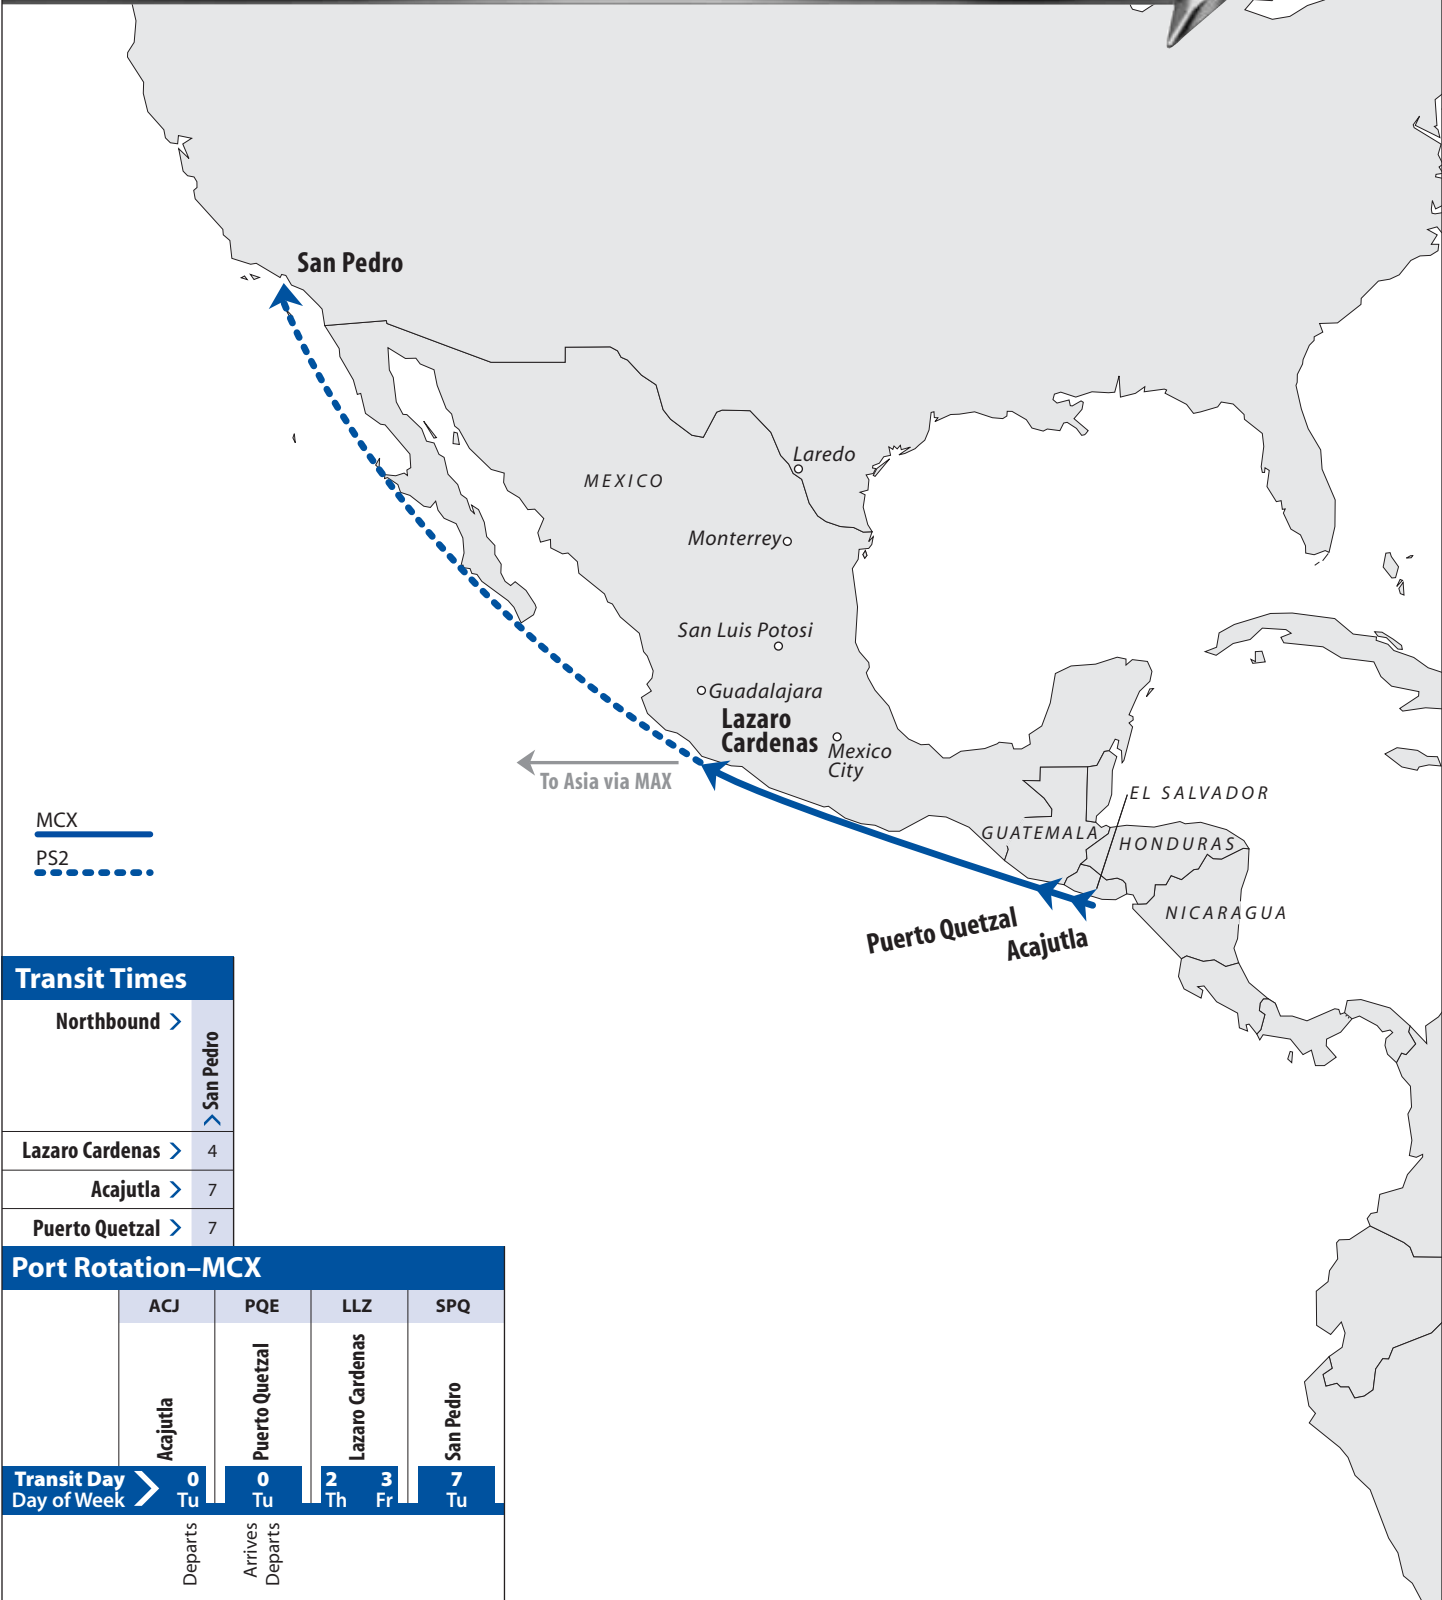

MCX – Mexico Central America Express (Northbound)

THE APL ADVANTAGE

- Direct all-water port call from Acajutla and Puerto Quetzal
- Direct connections provide quicker access from Central American markets to Asia
- Refrigerated commodity and garment shippers benefit from fast transits, modern equipment, priority handling and APL's service experts

MCX
PS2

Transit Times

Northbound >	San Pedro
Lazaro Cardenas >	4
Acajutla >	7
Puerto Quetzal >	7

Port Rotation – MCX

	ACJ	PQE	LLZ	SPQ
	Acajutla	Puerto Quetzal	Lazaro Cardenas	San Pedro
Transit Day	0	0	2	3
Day of Week	Tu	Tu	Th	Fr
Departs				
Arrives				
Departs				