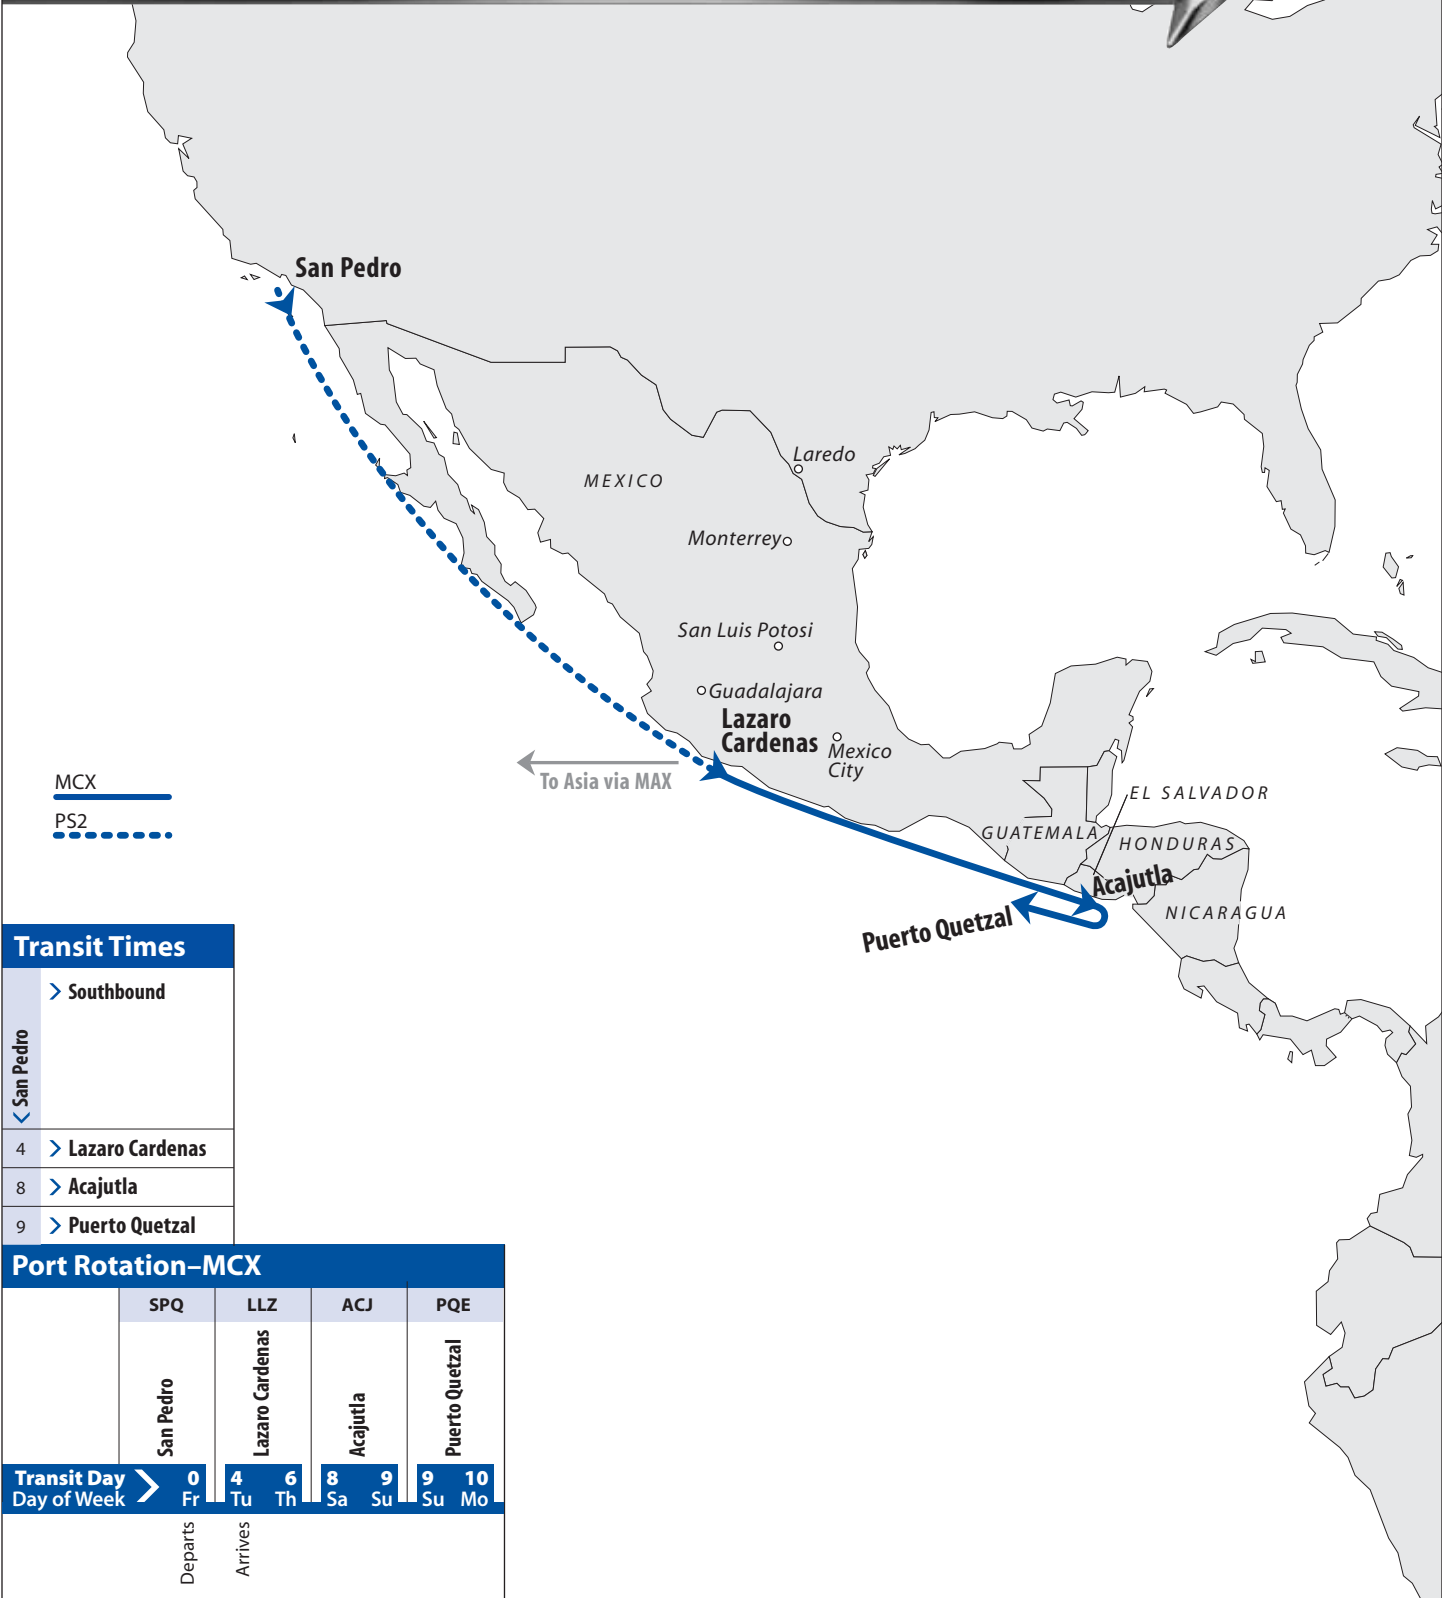

MCX – Mexico Central America Express (Southbound)

THE APL ADVANTAGE

- Direct all-water port call to Acajutla and Puerto Quetzal
- Direct connections provide quicker access to Central American markets from Asia
- Refrigerated commodity and garment shippers benefit from fast transits, modern equipment, priority handling and APL's service experts

MCX
PS2

Transit Times

Southbound	
San Pedro	>
4	> Lazaro Cardenas
8	> Acajutla
9	> Puerto Quetzal

Port Rotation – MCX

	SPQ	LLZ	ACJ	PQE
	San Pedro	Lazaro Cardenas	Acajutla	Puerto Quetzal
Transit Day	0	4	6	8
Day of Week	Fr	Tu	Th	Sa
		9	9	10
		Su	Su	Mo
	Departs	Arrives		