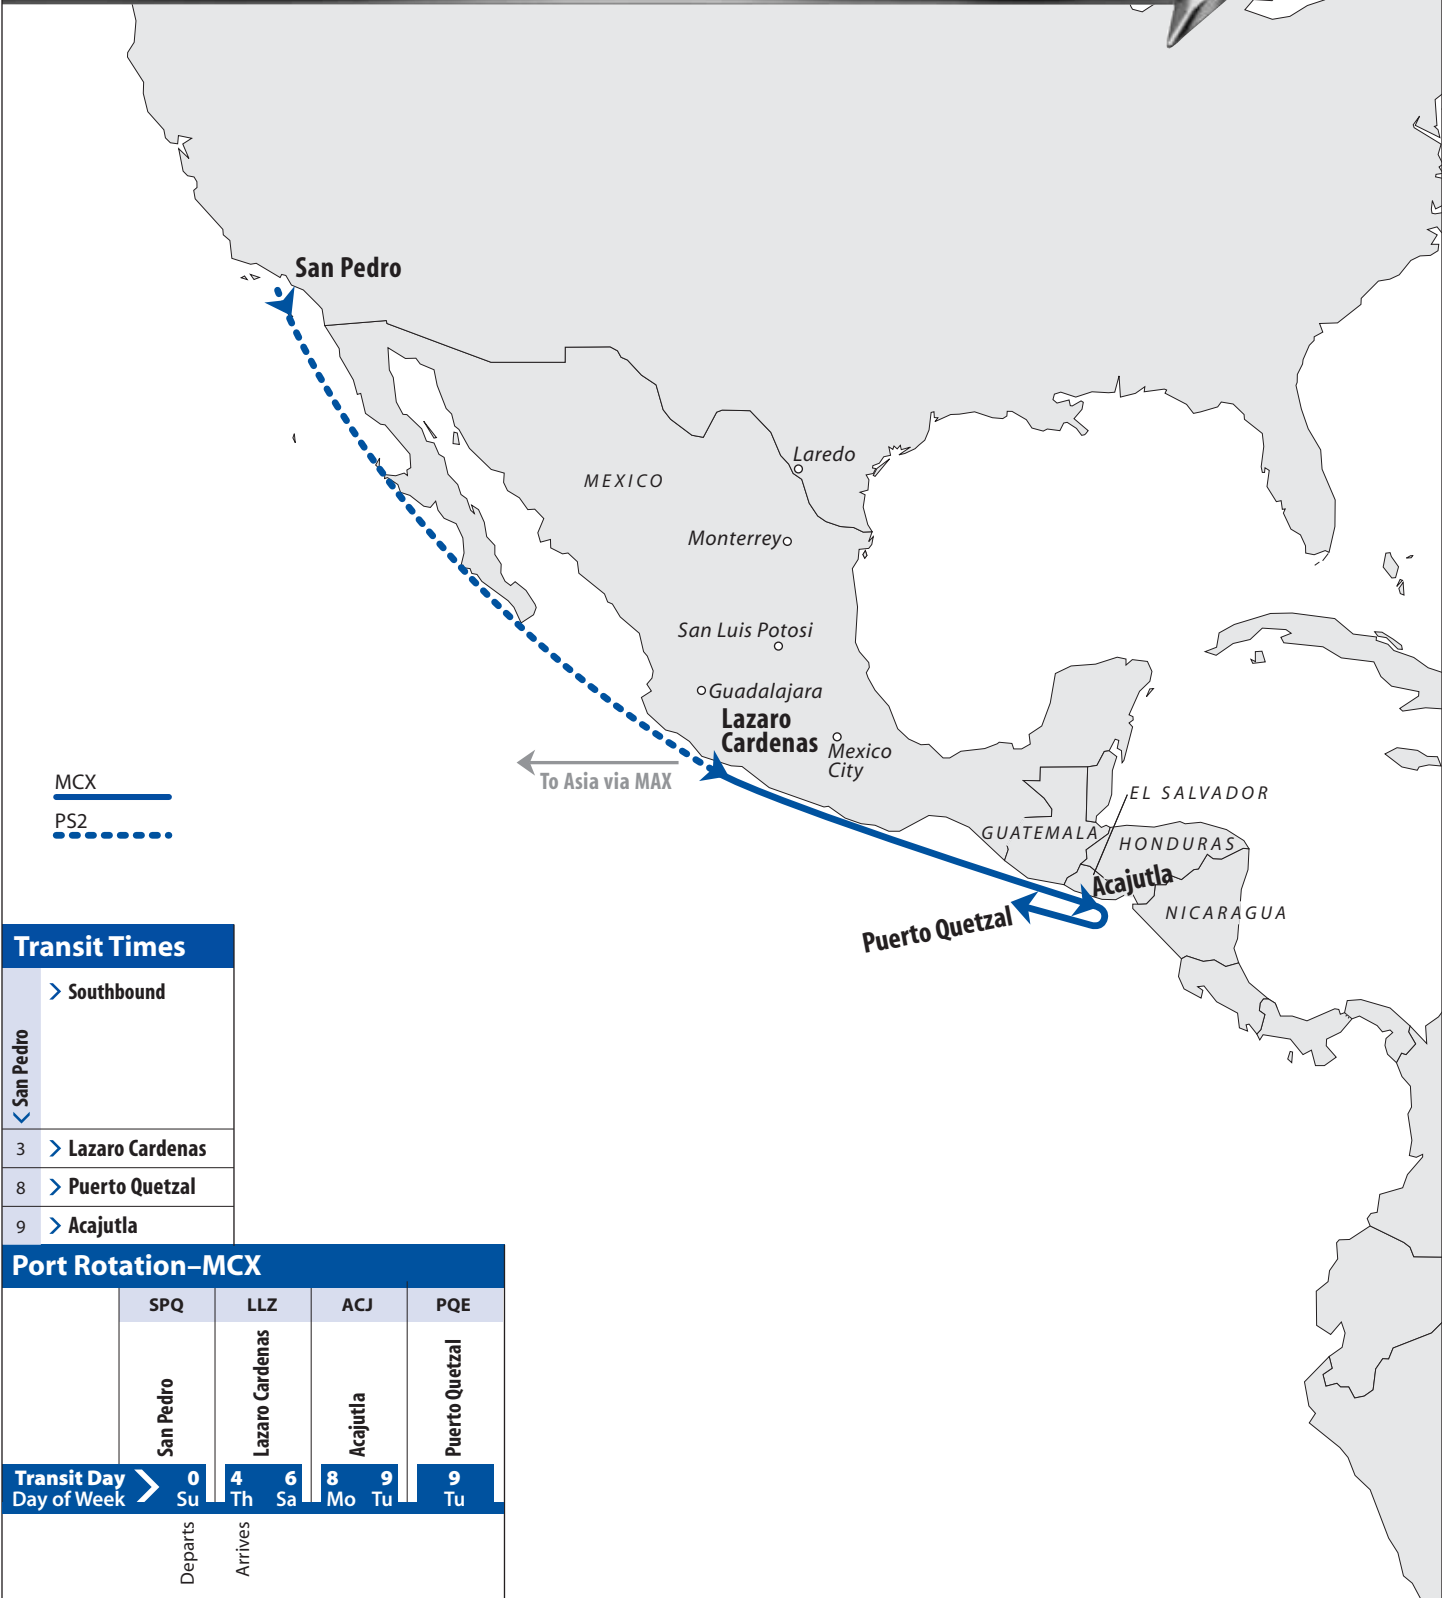

**MCX – Mexico Central America Express (Southbound)**

**THE APL ADVANTAGE**

- Direct all-water port call to Acajutla and Puerto Quetzal
- Direct connections provide quicker access to Central American markets from Asia
- Refrigerated commodity and garment shippers benefit from fast transits, modern equipment, priority handling and APL's service experts

MCX  
PS2

**Transit Times**

Southbound	
San Pedro	>
3	> Lazaro Cardenas
8	> Puerto Quetzal
9	> Acajutla

**Port Rotation – MCX**

	SPQ	LLZ	ACJ	PQE
	San Pedro	Lazaro Cardenas	Acajutla	Puerto Quetzal
Transit Day	0	4	6	8
Day of Week	Su	Th	Sa	Mo
				9
				Tu
				9
				Tu
	Departs	Arrives		