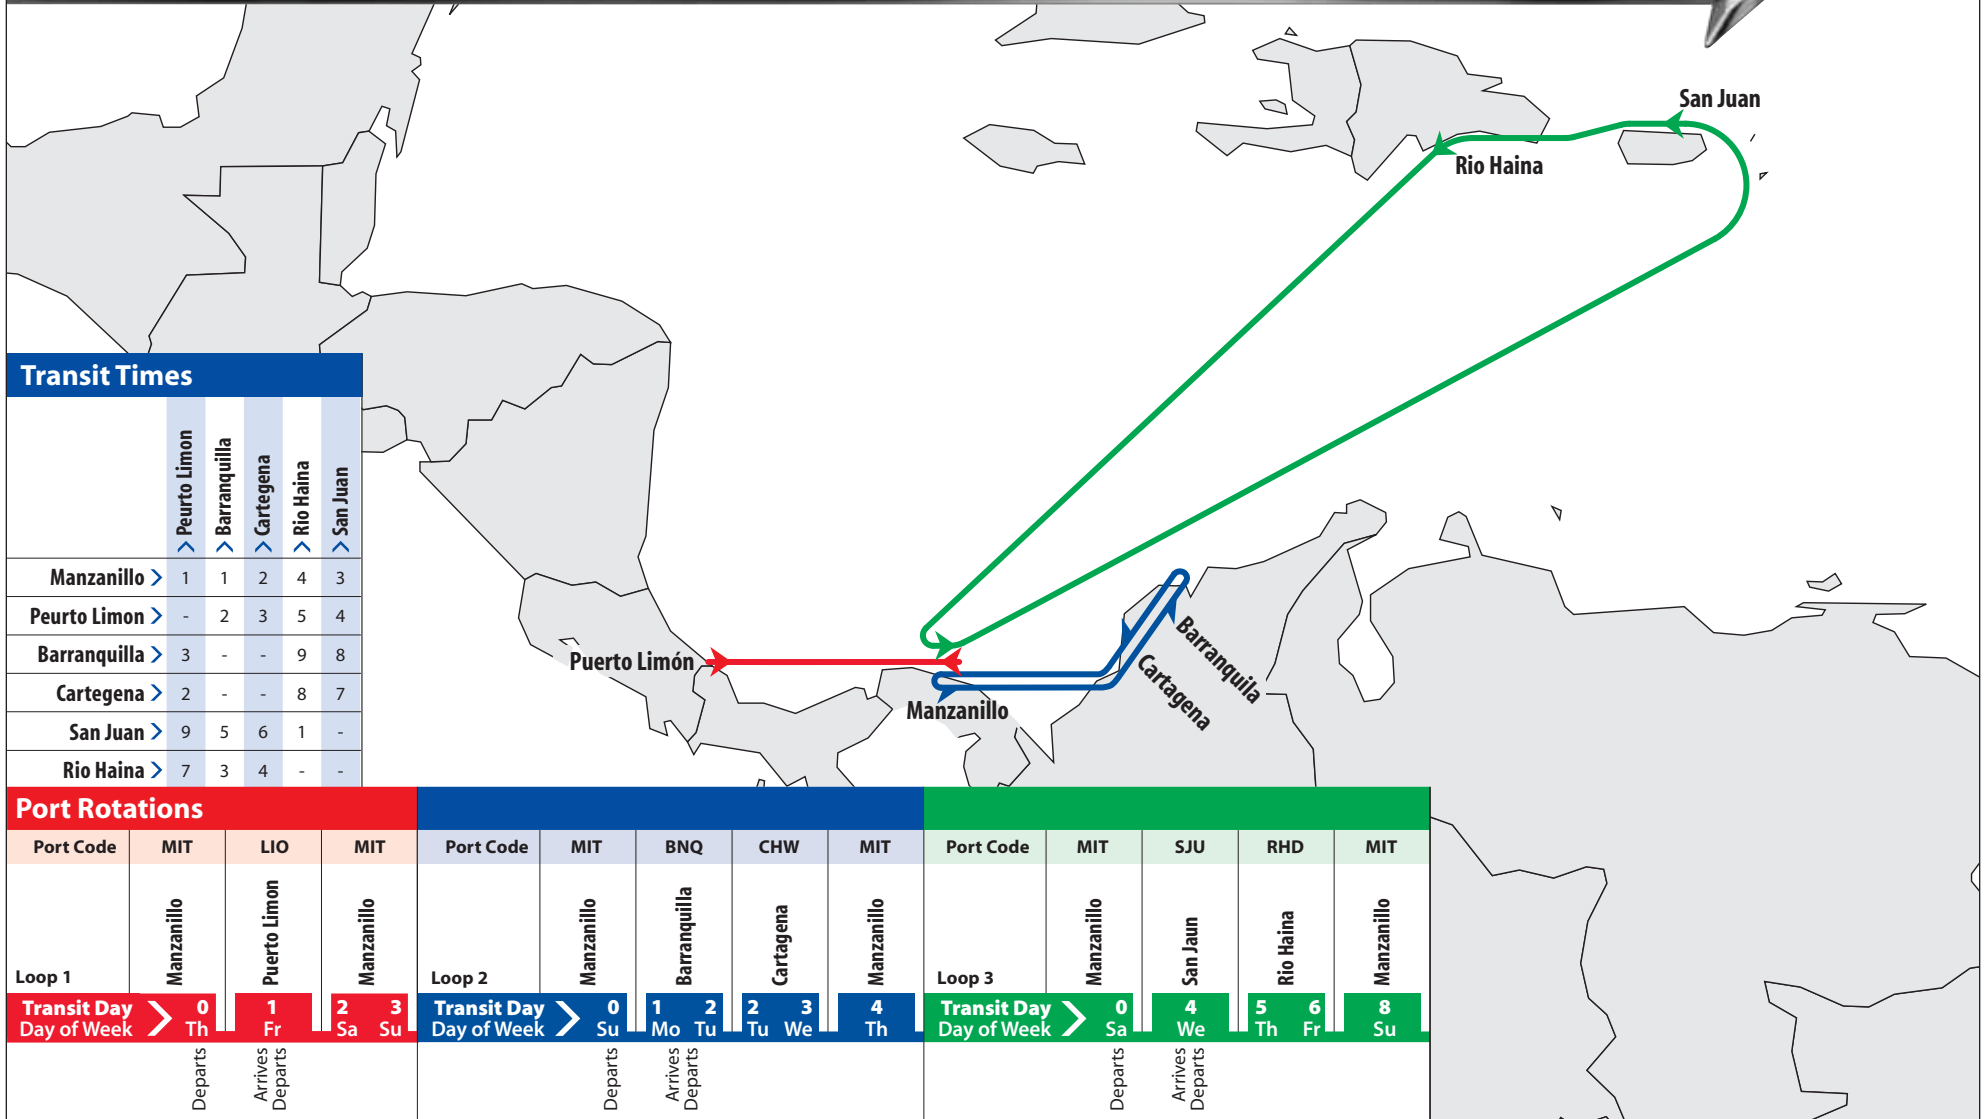

## NCA-North Caribbean Service

### THE APL ADVANTAGE

- Reliable, fixed day weekly service
- Fastest transit time in the industry from Asia to Puerto Rico and Dominican Republic
- Dedicated connections to APL's premier global vessel services via Manzanillo International Terminal hub
- Shipment status, documentation and customer service always available at [www.apl.com](http://www.apl.com)

### Transit Times

	> Puerto Limon	> Barranquilla	> Cartagena	> Rio Haina	> San Juan
Manzanillo >	1	1	2	4	3
Peurto Limon >	-	2	3	5	4
Barranquilla >	3	-	-	9	8
Cartegena >	2	-	-	8	7
San Juan >	9	5	6	1	-
Rio Haina >	7	3	4	-	-

### Port Rotations

Port Code	MIT	LIO	MIT	Port Code	MIT	BNQ	CHW	MIT	Port Code	MIT	SJU	RHD	MIT
	Manzanillo	Puerto Limon	Manzanillo		Manzanillo	Barranquilla	Cartagena	Manzanillo		Manzanillo	San Juan	Rio Haina	Manzanillo
Loop 1				Loop 2					Loop 3				
Transit Day	> 0	1	2	Transit Day	> 0	1	2	3	Transit Day	> 0	4	5	6
Day of Week	> Th	Fr	Sa	Day of Week	> Su	Mo	Tu	We	Day of Week	> Sa	We	Th	Fr
	Departs	Arrives	Departs		Departs	Arrives	Departs			Departs	Arrives	Departs	