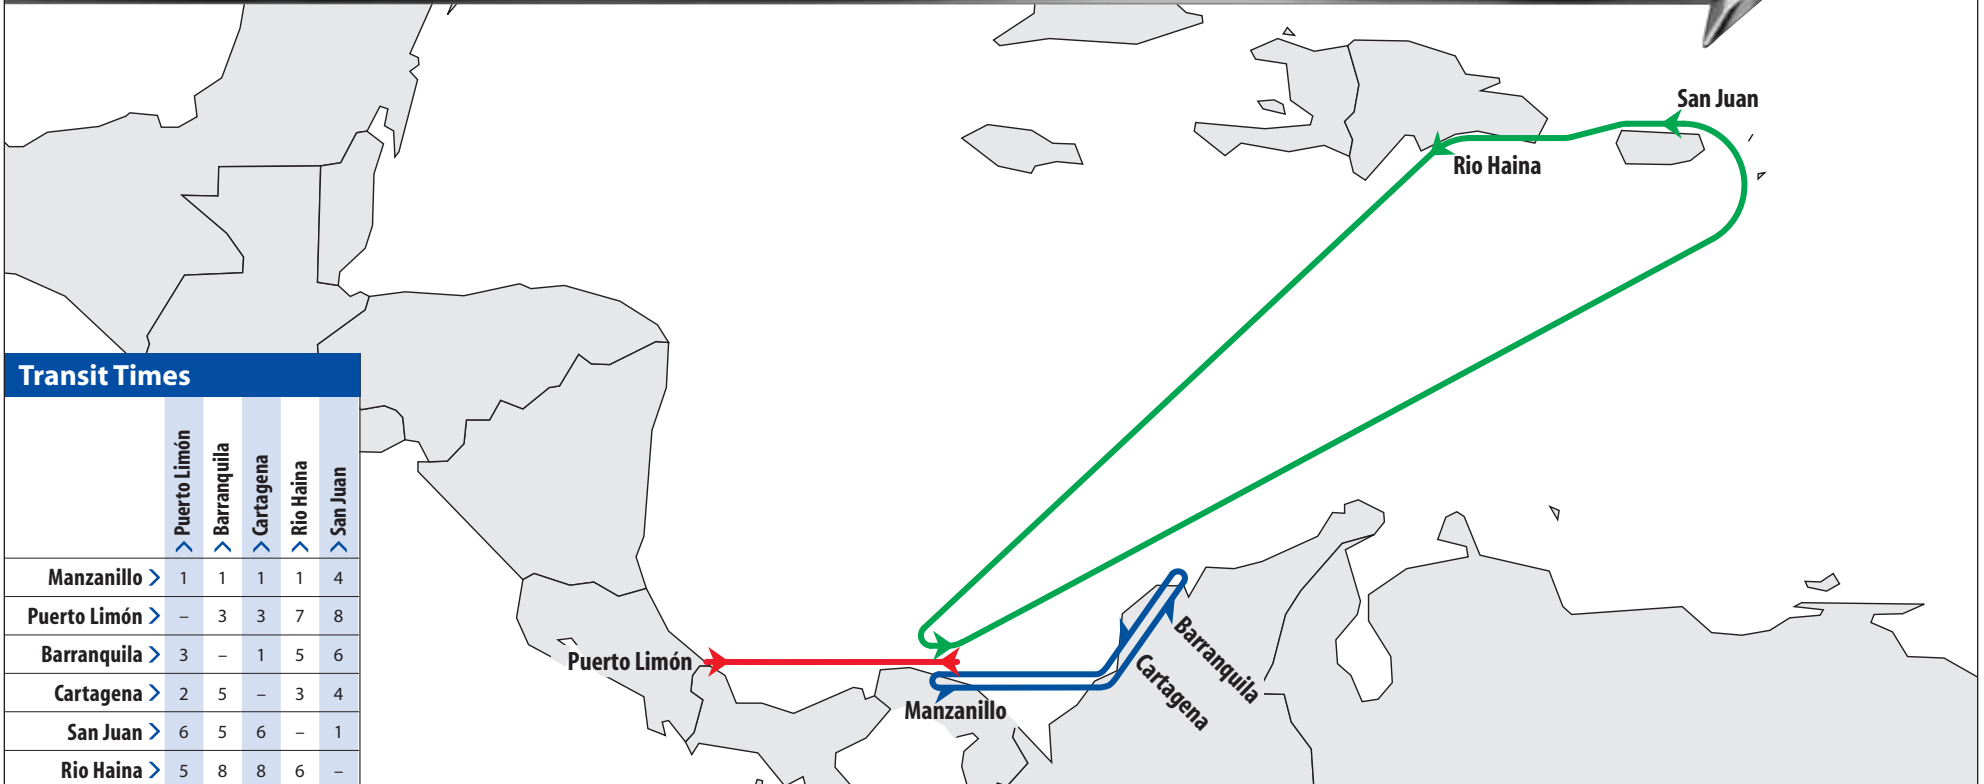

NCA-North Caribbean Service

THE APL ADVANTAGE

- Reliable, fixed day weekly service
- Fastest transit time in the industry from Asia to Puerto Rico and Dominican Republic
- Dedicated connections to APL's premier global vessel services via Manzanillo International Terminal hub
- Shipment status, documentation and customer service always available at www.apl.com

Transit Times

	> Puerto Limón	> Barranquilla	> Cartagena	> Rio Haina	> San Juan
Manzanillo >	1	1	1	1	4
Puerto Limón >	-	3	3	7	8
Barranquilla >	3	-	1	5	6
Cartagena >	2	5	-	3	4
San Juan >	6	5	6	-	1
Rio Haina >	5	8	8	6	-

Port Rotations

Port Code	MIT	LIO	MIT	Port Code	MIT	BNQ	CHW	MIT	Port Code	MIT	SJU	RHD	MIT
	Manzanillo	Puerto Limon	Manzanillo		Manzanillo	Barranquilla	Cartagena	Manzanillo		Manzanillo	San Juan	Rio Haina	Manzanillo
Loop 1				Loop 2					Loop 3				
Transit Day	0	1	2	Transit Day	0	1	2	4	Transit Day	0	4	5	8
Day of Week	> Th	Fr	Sa Su	Day of Week	> Su	Mo	Tu We	Th	Day of Week	> Sa	We	Th Fr	Su
	Departs	Arrives Departs			Departs	Arrives Departs				Departs	Arrives Departs		