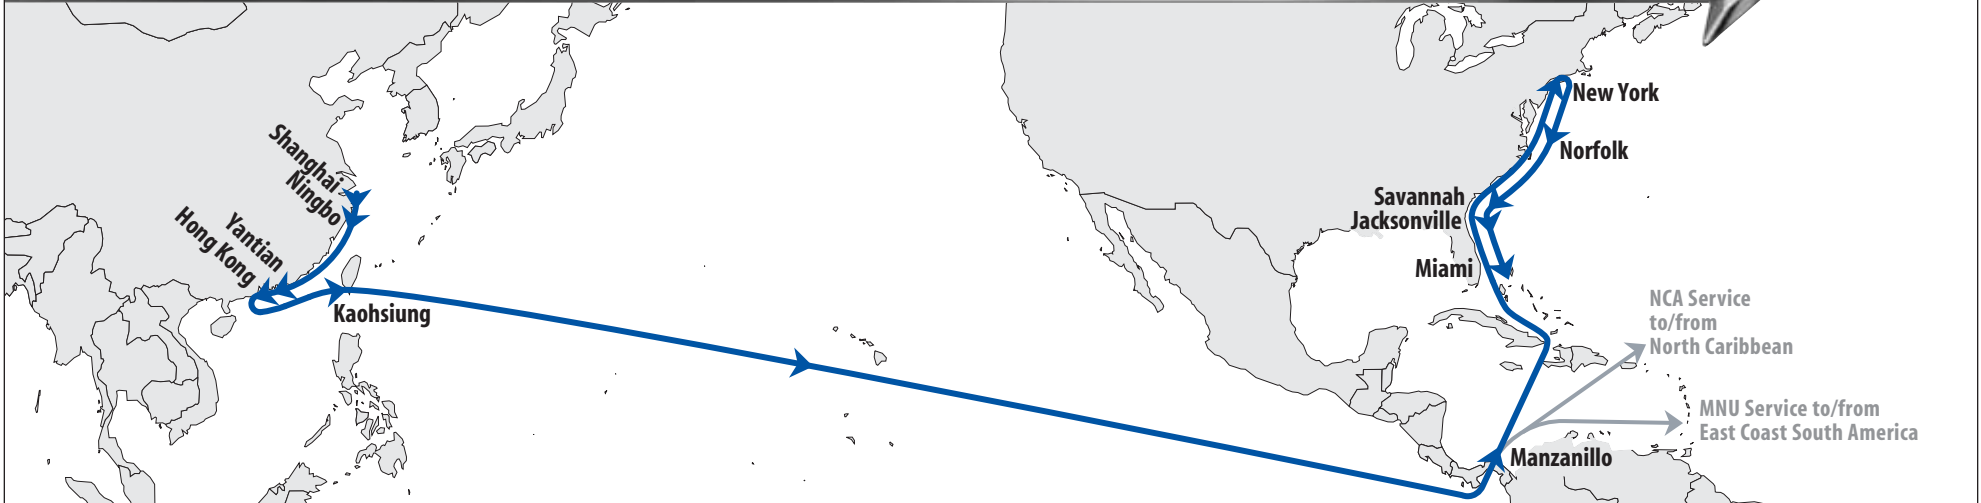

NYX–New York Express (Eastbound)

THE APL ADVANTAGE

- Hong Kong to Manzanillo, Panama in only 20 days, Kaohsiung to Manzanillo in only 18 days
- Transshipment options via Manzanillo extend your reach to key ports in Latin America

Transit Times: NYX–NCA

Manzanillo	Kaohsiung	Hong Kong	Yantian	Ningbo	Shanghai	
1	20	21	22	24	26	> Puerto Limon
1	20	21	22	24	26	> Barranquilla
2	21	22	23	25	27	> Cartagena
4	23	24	25	27	29	> San Juan
5	19	25	26	28	30	> Rio Haina

Transit Times: NYX–MNU

Manzanillo	Kaohsiung	Hong Kong	Yantian	Ningbo	Shanghai	
8	26	28	29	31	33	> Manaus
13	32	33	34	36	38	> Vila do Conde

Port Rotation

Port Code	SHA	NGB	YAT	HKG	KAO	MIT	NYH	KFK	YSV	JVT	IAL
	Shanghai	Ningbo	Yantian	Hong Kong	Kaohsiung	Manzanillo	New York	Norfolk	Savannah	Jacksonville	Miami
Transit Day	0	1	3	4	5	24	30	31	33	34	35
Day of Week	Th	Fr	Su	Mo	Tu	Su	Fr	Sa	Su	We	Tu
	Departs	Arrives Departs									