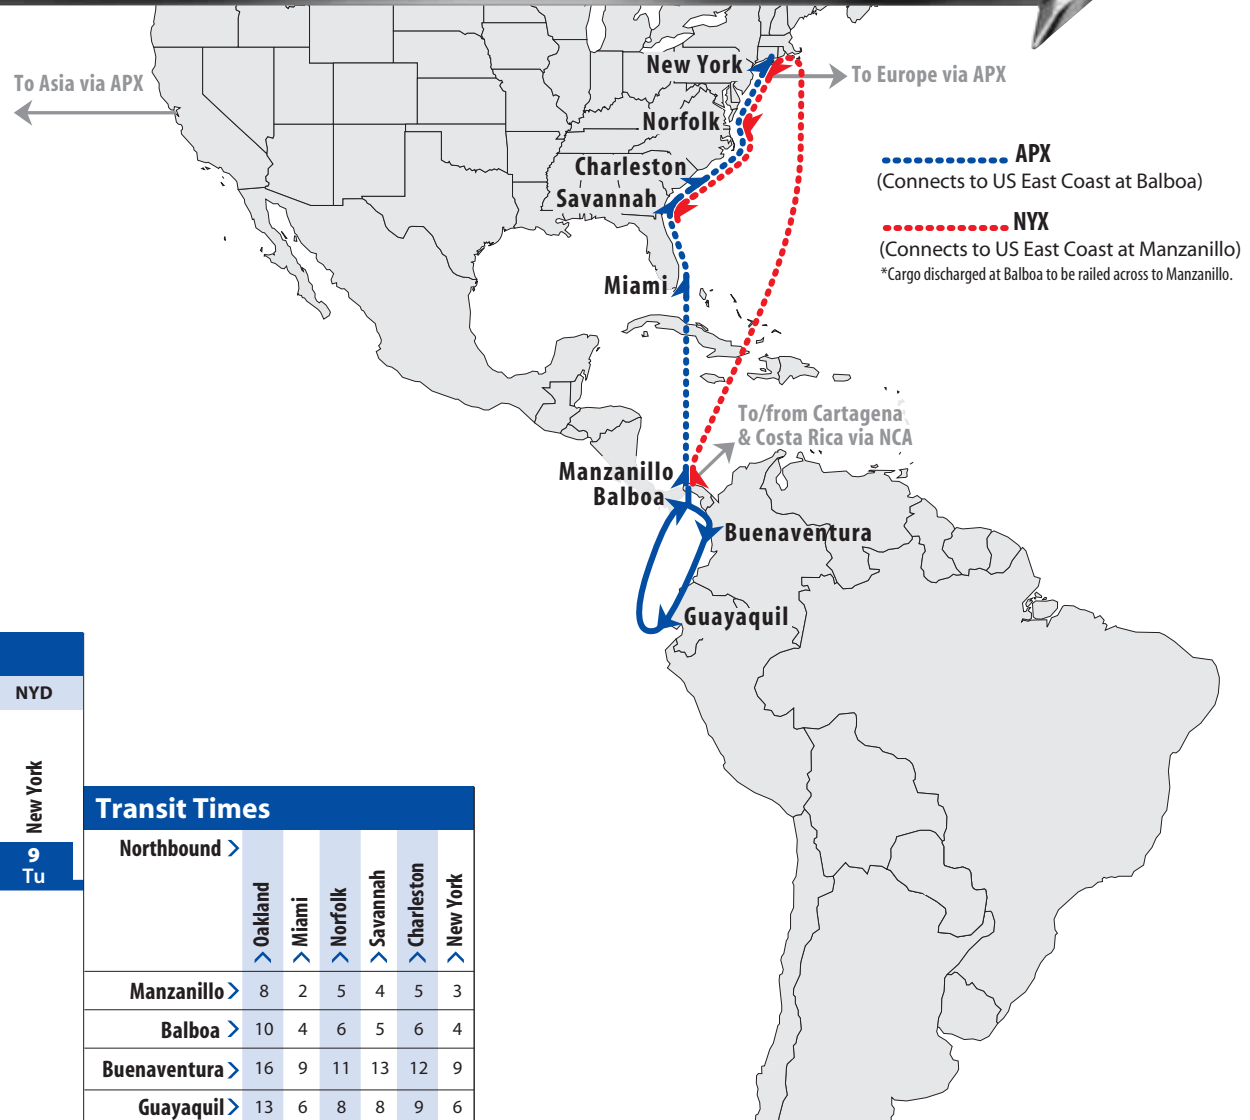

PX2-Panama Andean Express 2 (Northbound)

THE APL ADVANTAGE

- Dedicated connections to APL's premier global vessel services via Balboa & Manzanillo International Terminal hub, in Panama
- Fast transit for apparels arrival in New York for quick cargo availability
- Fast transit, modern equipment and priority handling for refrigerated commodities
- Weekly departure from US East Coast ports
- Weekly fixed-day arrivals at U.S. East Coast ports

Port Rotation (PX2)					
	OAJ	BUN	GYG	OAJ	
	Balboa	Buenaventura	Guayaquil	Balboa	
Transit Day	0	1	2	4	5
Day of Week	Su	Mo	Tu	Th	Fr

Port Rotation (APX & NYX)						
	OAJ	MIT	IAL	YSV	KCS	NYD
APX	Balboa	Manzanillo	Miami	Savannah	Charleston	New York
Transit Day	0	1	2	4	5	6
Day of Week	Su	Mo	Tu	Th	Fr	Sa
	MIT	NYH	KFK	YSV		
NYX	Manzanillo	New York	Norfolk	Savannah		
Transit Day	0	3	4	5	6	7
Day of Week	Mo	Th	Fr	Sa	Su	Mo

Transit Times						
	Northbound >					
	Oakland >	Miami >	Norfolk >	Savannah >	Charleston >	New York >
Manzanillo >	8	2	5	4	5	3
Balboa >	10	4	6	5	6	4
Buenaventura >	16	9	11	13	12	9
Guayaquil >	13	6	8	8	9	6

Northbound transit days alternate weekly. Please confirm schedule at time of booking.