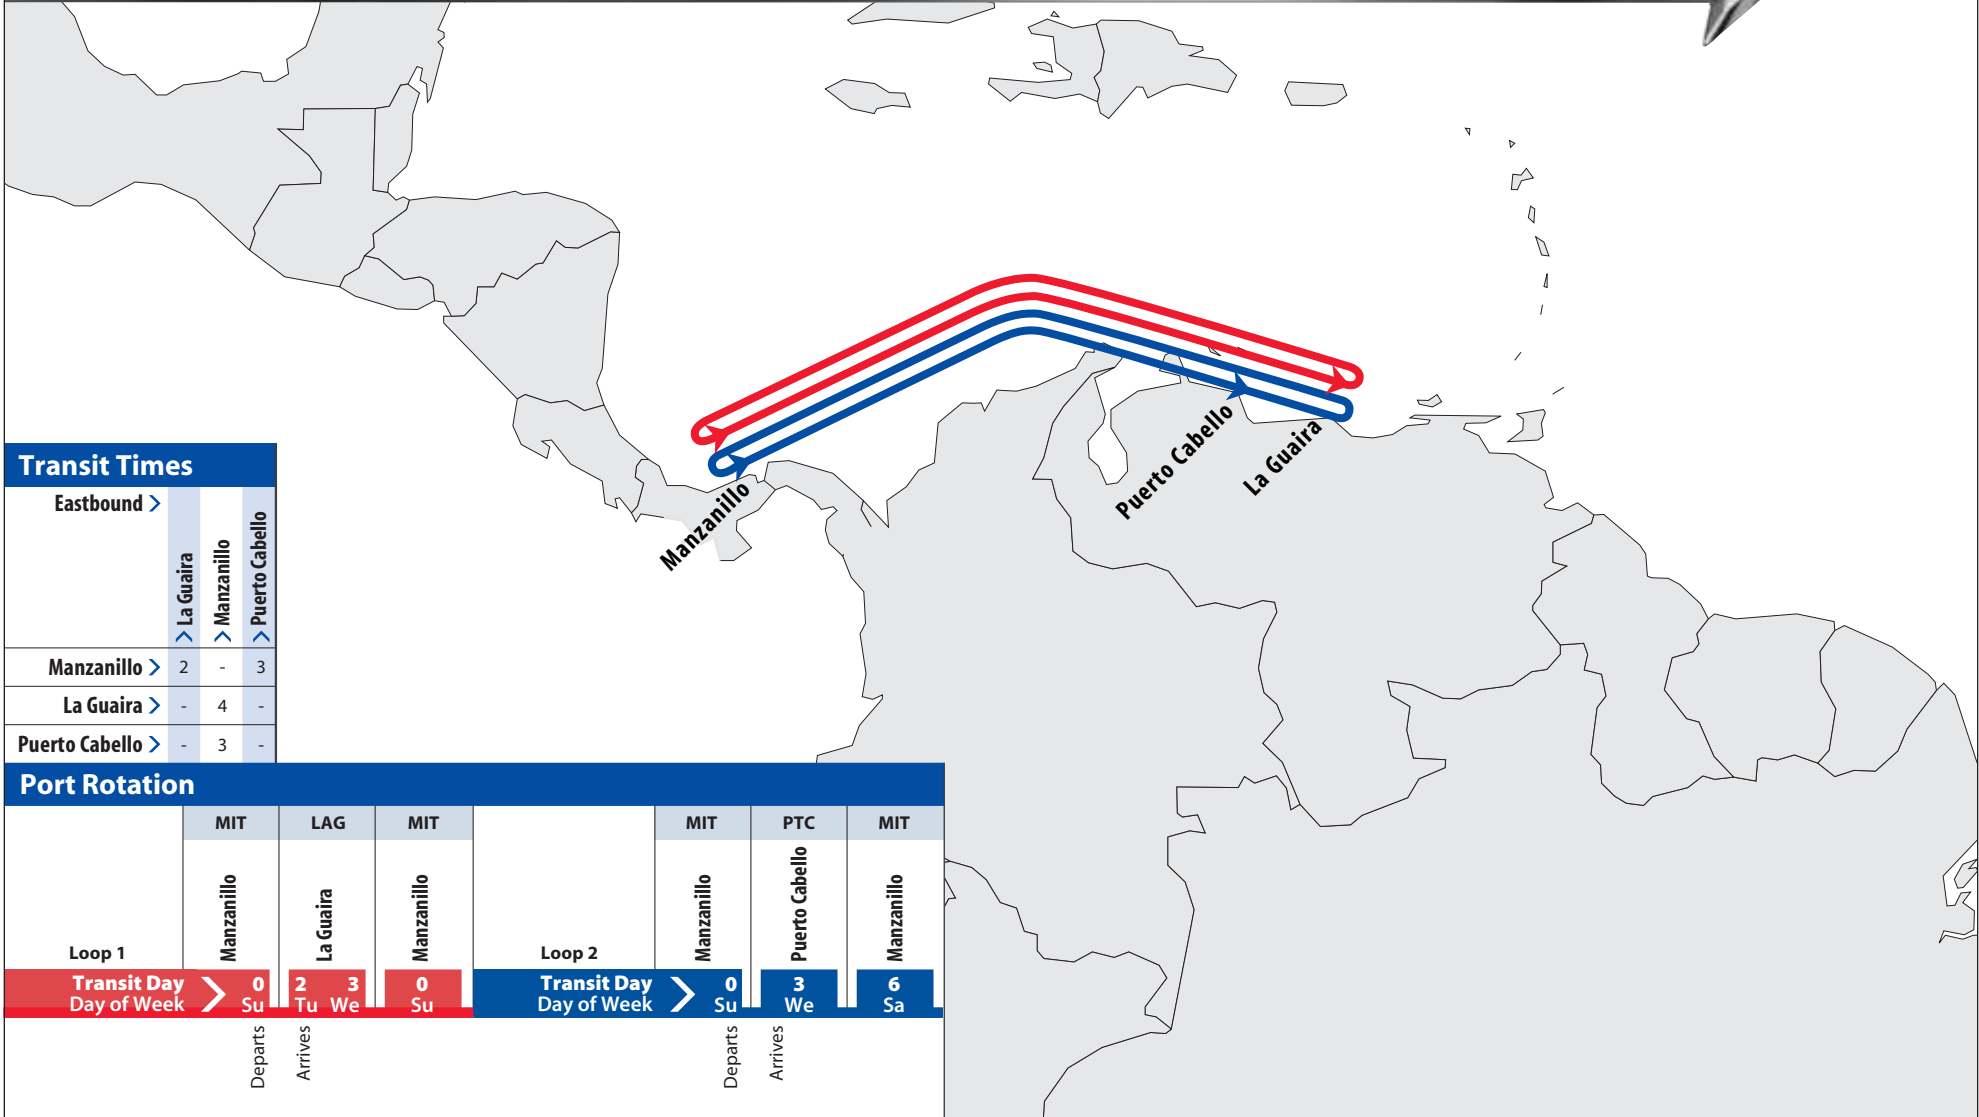

VNX-Venezuela Express

THE APL ADVANTAGE

- Reliable, weekly service that connects to global markets in Asia, United States and Latin America
- Dedicated connections to APL's premier global vessel services via Manzanillo International Terminal hub
- Shipment status, documentation and customer service always available at www.apl.com

Transit Times			
Eastbound >	La Guaira	Manzanillo	Puerto Cabello
	Manzanillo >	2	-
La Guaira >	-	4	-
Puerto Cabello >	-	3	-

Port Rotation							
	MIT	LAG	MIT		MIT	PTC	MIT
	Manzanillo	La Guaira	Manzanillo		Manzanillo	Puerto Cabello	Manzanillo
Loop 1				Loop 2			
Transit Day >	0	2	3	Transit Day >	0	3	6
Day of Week >	Su	Tu	We	Day of Week >	Su	We	Sa
	Departs	Arrives			Departs	Arrives	