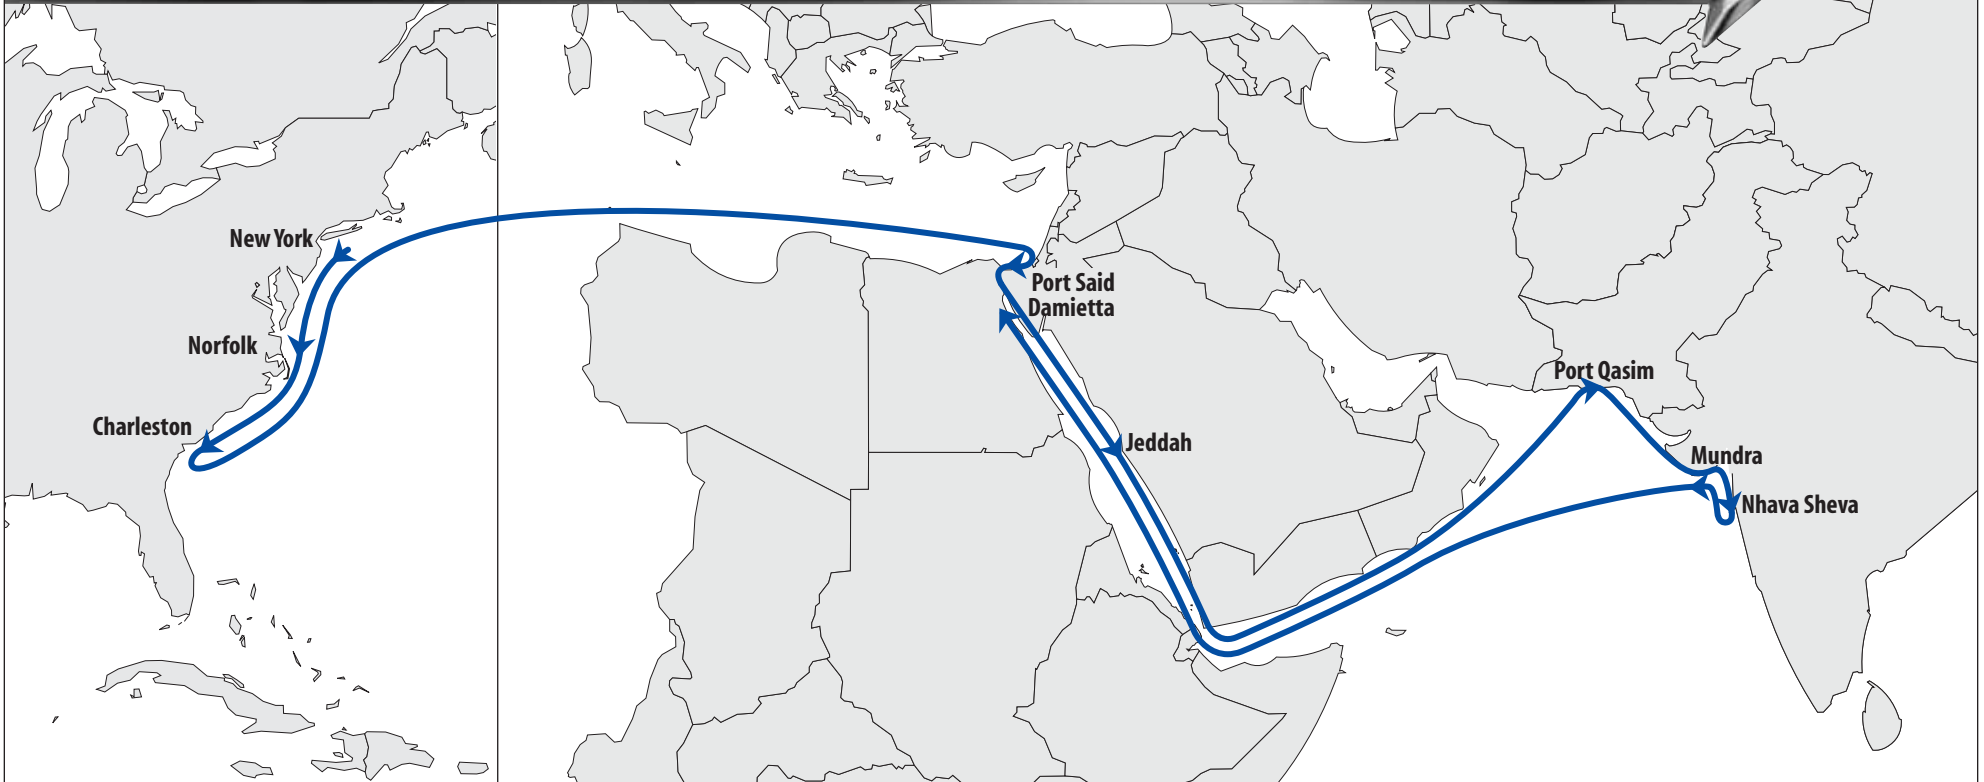

IAX-India America Express (Eastbound)

THE APL ADVANTAGE

- Extensive coverage of U.S. east coast ports
- Reduce transit times utilizing our extensive North America intermodal network. Door-to-door services enhance offerings to your customers

- Shipment status, documentation and customer service always available at www.apl.com

Transit Times		Port Rotation															
Eastbound >		NYD	NFX	NC7	PSD	JED	QXS	NS9	M6N	DME							
		New York	Norfolk	Charleston	Port Said	Jeddah	Port Qasim	Nhava Sheva	Mundra	Damietta							
		Departs	Arrives														
New York >	Port Said > 21, Jeddah > 24, Port Qasim > 30, Nhava Sheva > 33, Mundra > 36, Damietta > 42	0 Tu	1 We	2 Th	4 Sa	5 Su	21 Tu	22 We	24 Fr	30 Th	31 Fr	33 Su	34 Mo	35 Tu	36 We	42 Tu	43 We
Norfolk >	19, 22, 28, 31, 33, 40																
Charleston >	16, 19, 25, 28, 30, 37																