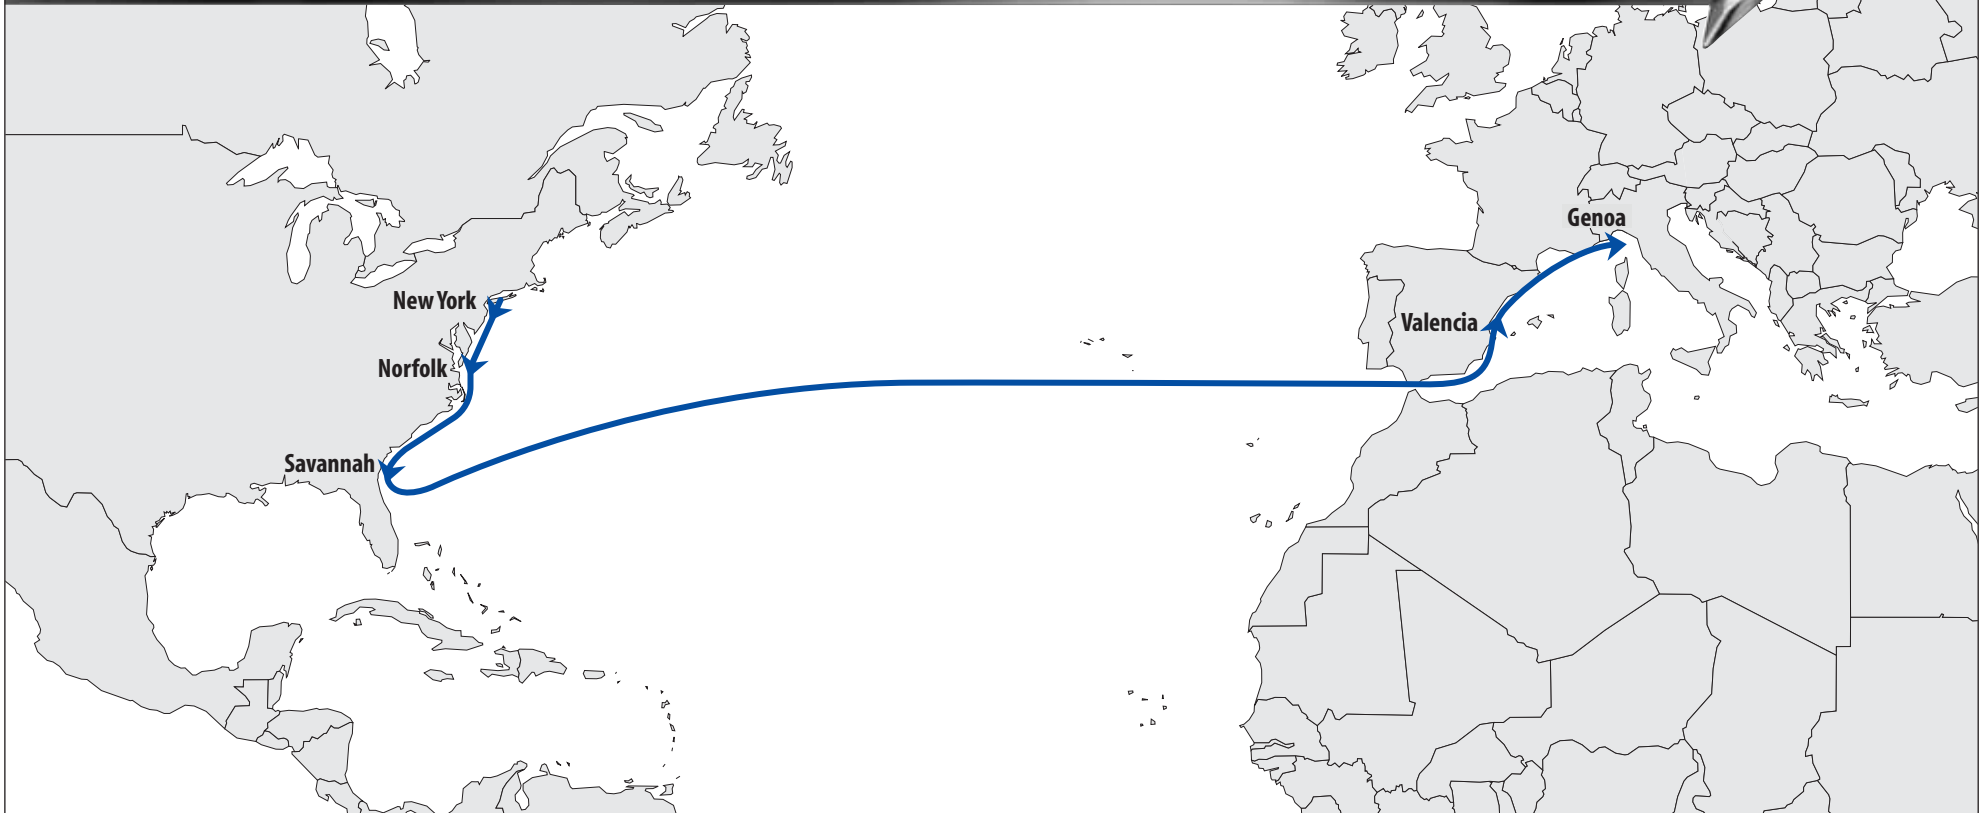

IMU - India-Mediterranean U.S. Service (Eastbound)

THE APL ADVANTAGE

- Coverage from the major east coast ports of New York, Norfolk and Savannah
- Provides service to major western Mediterranean ports
- Provides the ability to move your product to your customers faster and improve inventory turntimes
- Reefer and Special equipment services available

Transit Times		Port Rotation						
Eastbound >			NYD	KFK	YSV	VCE	GV7	
	> Valencia	> Genoa	New York	Norfolk	Savannah	Valencia	Genoa	
New York >	12	13						
Norfolk >	11	12	Transit Day >	0	1	3	13	14 15
Savannah >	9	10	Day of Week >	Th	Fr	Su	Tu	We Th
			Departs	Arrives	Departs			