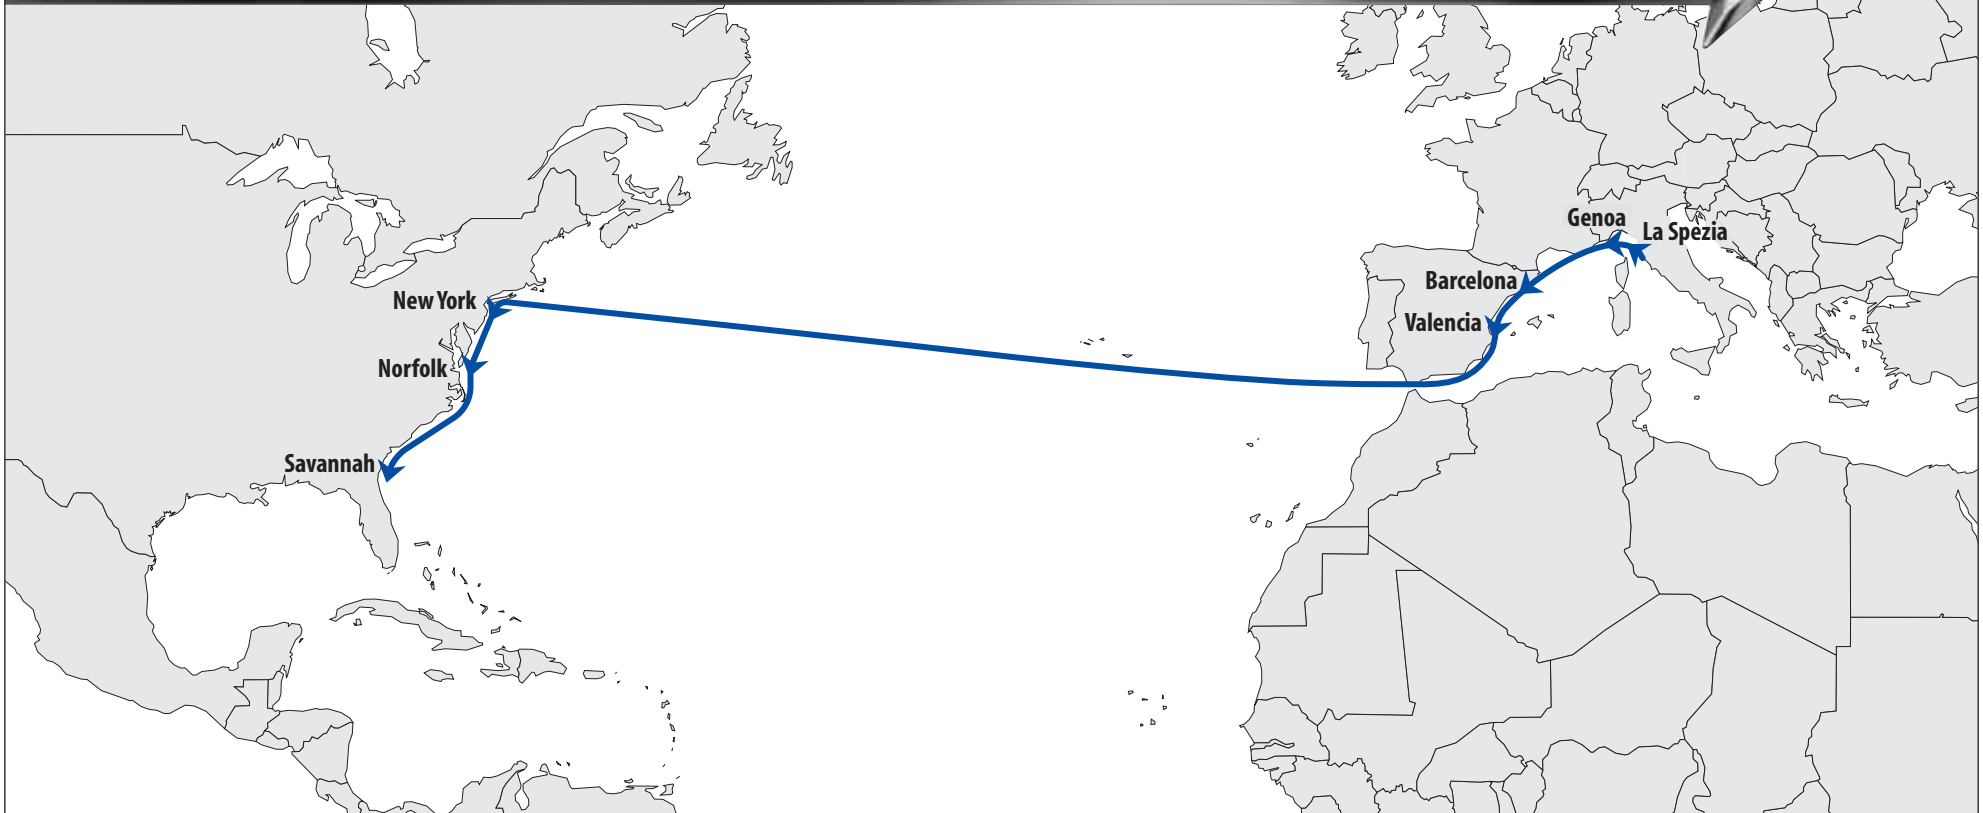

IMU - India-Mediterranean U.S. Service (Westbound)

THE APL ADVANTAGE

- Provides coverage at key Italy ports of Genoa and La Spezia
- Industry best transit time from Genoa to New York
- Coverage to the major east coast ports of New York, Norfolk and Savannah
- Connect to an extensive intermodal network that links to major West Coast and Midwest hubs for delivery to all U.S. destinations
- The ability to reach all major U.S. eastern consumer markets

Transit Times			Port Rotation								
Westbound >	> New York	> Norfolk	> Savannah	ZIH	GV7	BCN	VCE	NYD	KFK	YSV	
	>	>	>	La Spezia	Genoa	Barcelona	Valencia	New York	Norfolk	Savannah	
La Spezia >	11	13	15	0	0	2	3	11	12	13	15
Genoa >	10	12	14	0	1	2	3	11	12	13	15
Barcelona >	8	10	12								
Valencia >	7	9	11								
				Transit Day							
				Day of Week							
				>	Sa	Sa Su	Mo Tu	Tu We	We Th	Fr	Su
				Departs	Arrives						