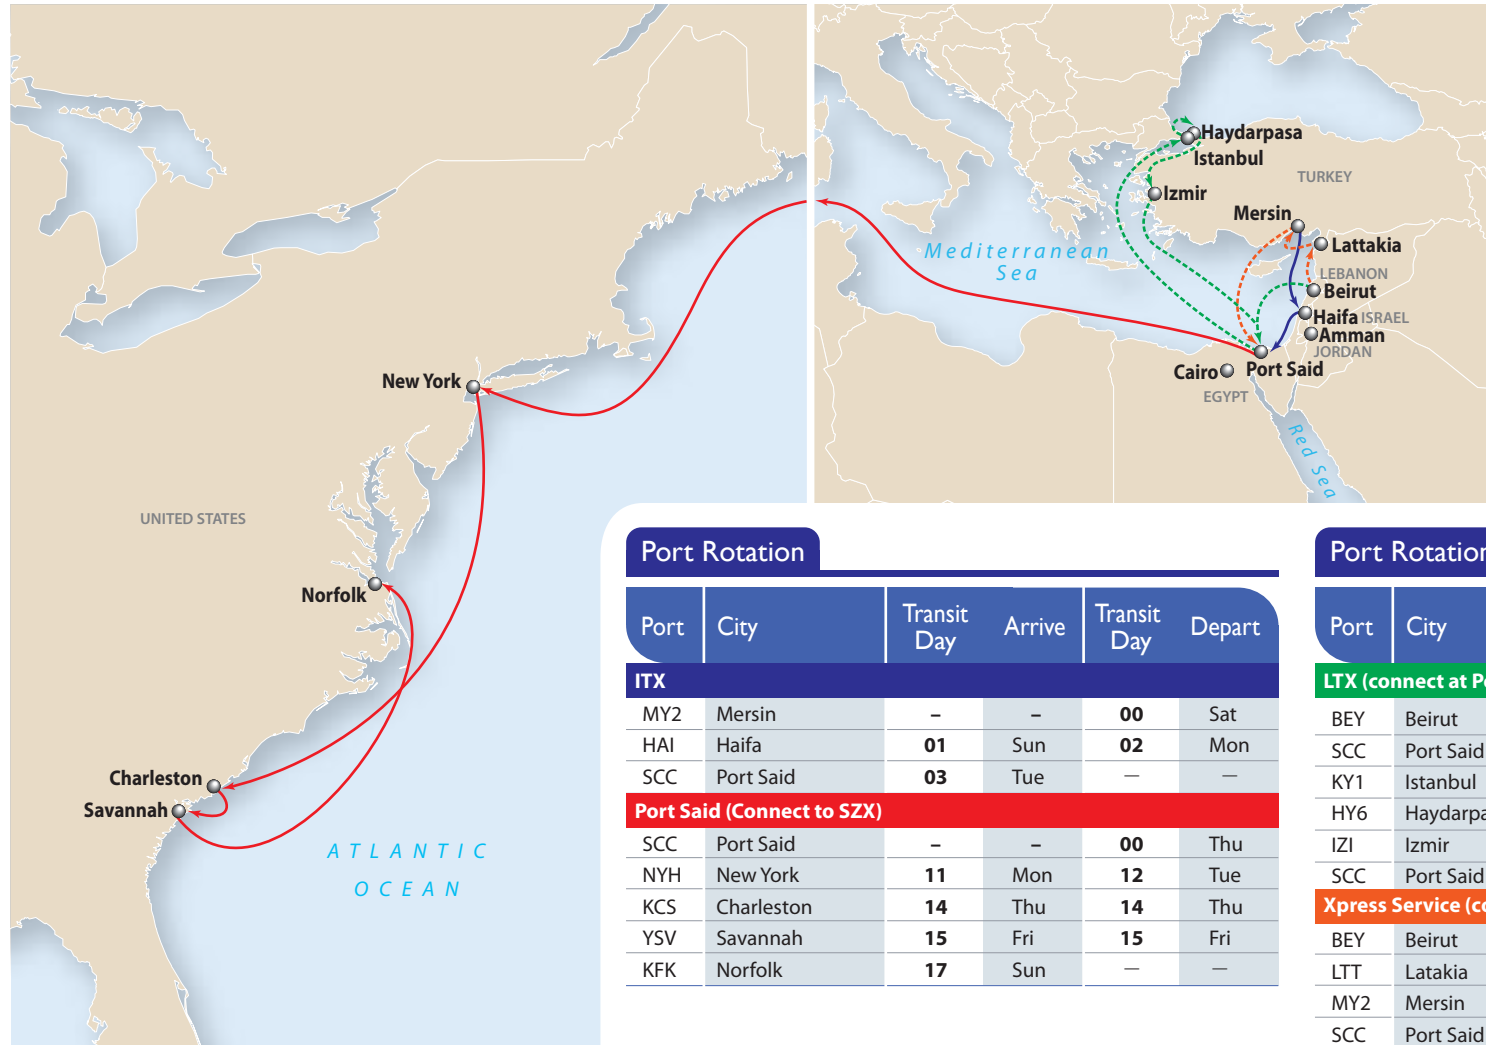

# Eastern Mediterranean to U.S. East Coast (Westbound)

## THE APL ADVANTAGE

- Fully managed APL flag product from Turkey, Israel, Lebanon and Egypt to the U.S
- Seamless connection with APL's Suez Service, providing fast transit times to U.S East Coast

Transit Times					
Westbound					
	New York	Charleston	Savannah	Norfolk	
Mersin (ITX) >	16	19	20	22	
Mersin (XPRESS) >	15	18	19	21	
Haifa >	14	17	18	20	
Port Said >	11	14	15	17	
Istanbul (LTX) >	18	21	22	24	
Izmir (LTX) >	16	19	20	22	
Beirut (LTX) >	17	20	21	23	
Beirut (Xpress) >	17	20	21	23	
Amman >	15	18	19	21	
Cairo >	11	14	15	17	

Port Rotation					
Port	City	Transit Day	Arrive	Transit Day	Depart
<b>ITX</b>					
MY2	Mersin	-	-	00	Sat
HAI	Haifa	01	Sun	02	Mon
SCC	Port Said	03	Tue	-	-
<b>Port Said (Connect to SZX)</b>					
SCC	Port Said	-	-	00	Thu
NYH	New York	11	Mon	12	Tue
KCS	Charleston	14	Thu	14	Thu
YSV	Savannah	15	Fri	15	Fri
KFK	Norfolk	17	Sun	-	-

Port Rotation					
Port	City	Transit Day	Arrive	Transit Day	Depart
<b>LTX (connect at Port Said)</b>					
BEY	Beirut	-	-	00	Fri
SCC	Port Said	01	Sat	02	Sun
KY1	Istanbul	05	Wed	06	Thu
HY6	Haydarpasa	06	Thu	07	Fri
IZI	Izmir	08	Sat	08	Sat
SCC	Port Said	11	Tue	12	Wed
<b>Xpress Service (connect at Port Said)</b>					
BEY	Beirut	-	-	00	Fri
LTT	Latakia	00	Fri	01	Sat
MY2	Mersin	02	Sun	02	Sun
SCC	Port Said	04	Tue	05	Wed