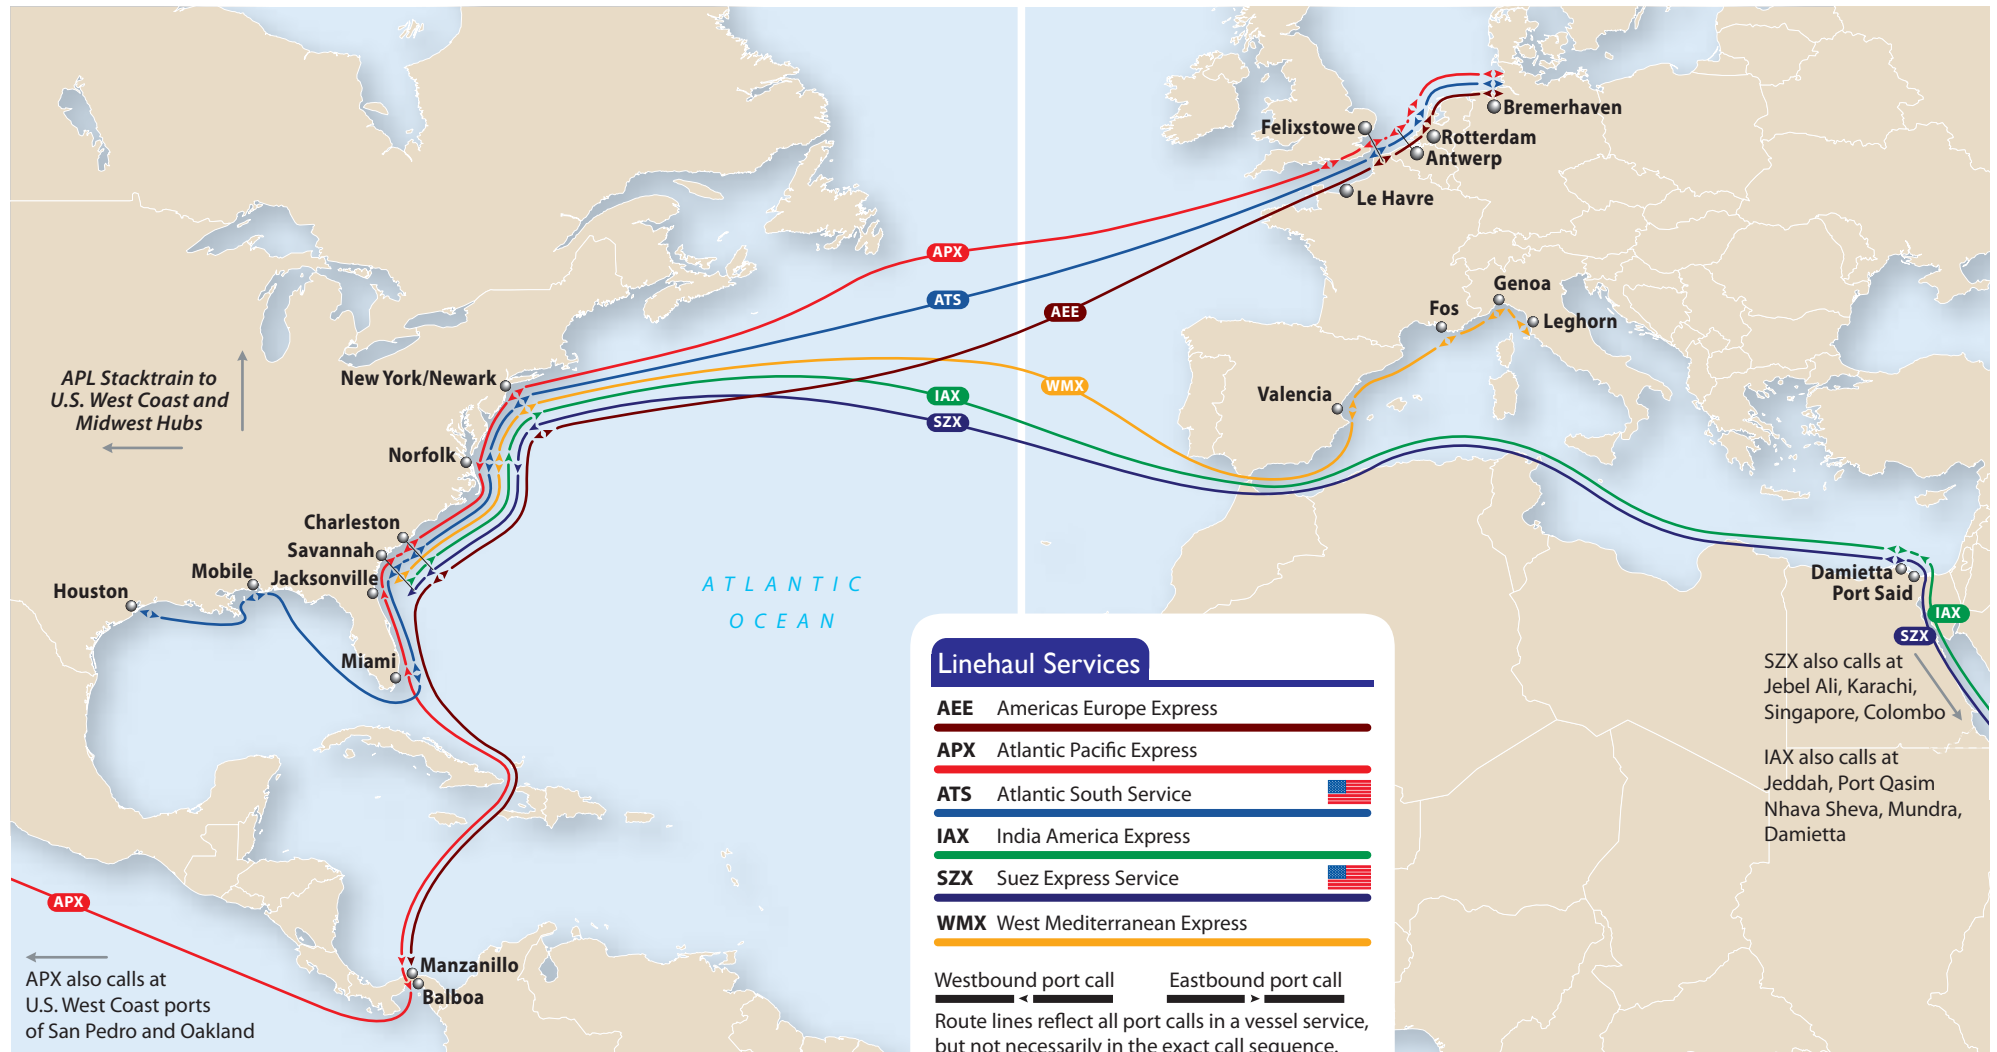

Trans-Atlantic Services

THE APL ADVANTAGE

- Provides faster transit time than all-water services by leveraging on our industry-leading intermodal stacktrain connections
- Through connections from all major European ports and Mediterranean feeder ports to U.S. West Coast

APL Trans-Atlantic - Port Rotation at a Glance

THE APL ADVANTAGE

- Six services offering comprehensive coverage of the North America, Europe and the Mediterranean regions
- Express service between U.S. East Coast and Europe via four services (AEE, APX, ATS and WMX), providing more flexibility and convenience to our customers
- Short transit times to key European markets

AEE				
Port	Arrives		Departs	
Rotterdam	—	—	00	Thu
Bremerhaven	00	Thu	01	Fri
Felixstowe	02	Sat	03	Sun
New York	11	Mon	12	Tue
Charleston	13	Wed	14	Thu
Manzanillo	18	Mon	—	—

WMX				
Port	Arrives		Departs	
Leghorn	—	—	00	Thu
Genoa	01	Fri	02	Sat
Fos Sur Mer	03	Sun	04	Mon
Valencia	06	Wed	06	Wed
New York	17	Sun	18	Mon
Norfolk	19	Tue	19	Tue
Savannah	21	Thu	—	—

SZX				
Port	Arrives		Departs	
Damietta	—	—	00	Thu
New York	11	Mon	12	Tue
Charleston	14	Thu	14	Thu
Savannah	15	Fri	15	Fri
Norfolk	17	Sun	—	—