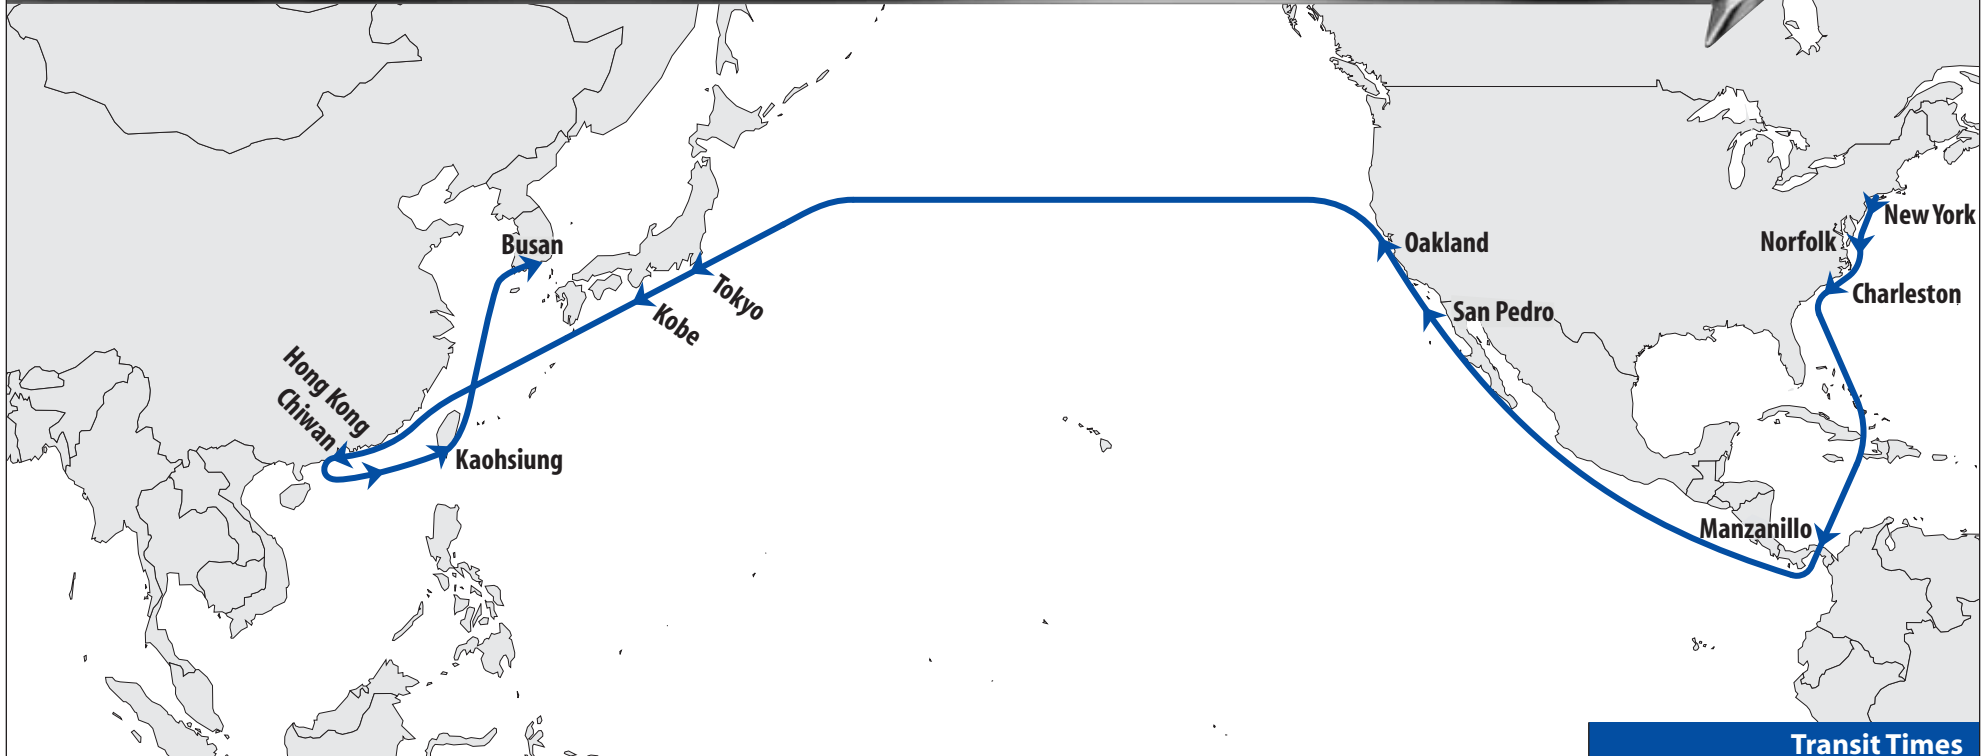

APX-Atlantic Pacific Express (Westbound)

THE APL ADVANTAGE

- Fast transits speed cargo to Tokyo and Kobe from the U.S. East Coast
- Direct call at Kaohsiung serves the markets of Taiwan, Southeast Asia, and the Subcontinent
- Direct service to Chiwan means cargo reaches South China destinations sooner
- Convenient and expanded coverage to the Pearl River Delta

Port Rotation													Transit Times										
PUS	KAO		HKG	CIW		KOB	TKY	OAK		SPQ	MIT		KCS	KFK	NYH	Westbound							
Busan	Kaohsiung		Hong Kong	Chiwan		Kobe	Tokyo	Oakland		San Pedro	Mananillo		Charleston	Norfolk	New York	Busan	Kaohsiung	Hong Kong	Chiwan	Kobe	Tokyo		
37 We	35	34 Su	33 Sa	33	32 Fr	29 Tu	28 Mo	17	16 Th	15 Tu	9	8 Tu	4	3 Fr	2	1 We	0 Mo	37	34	33	32	29	28
																New York							
																Norfolk							
																Charleston							
																Manzanillo							
																San Pedro							
																Oakland							