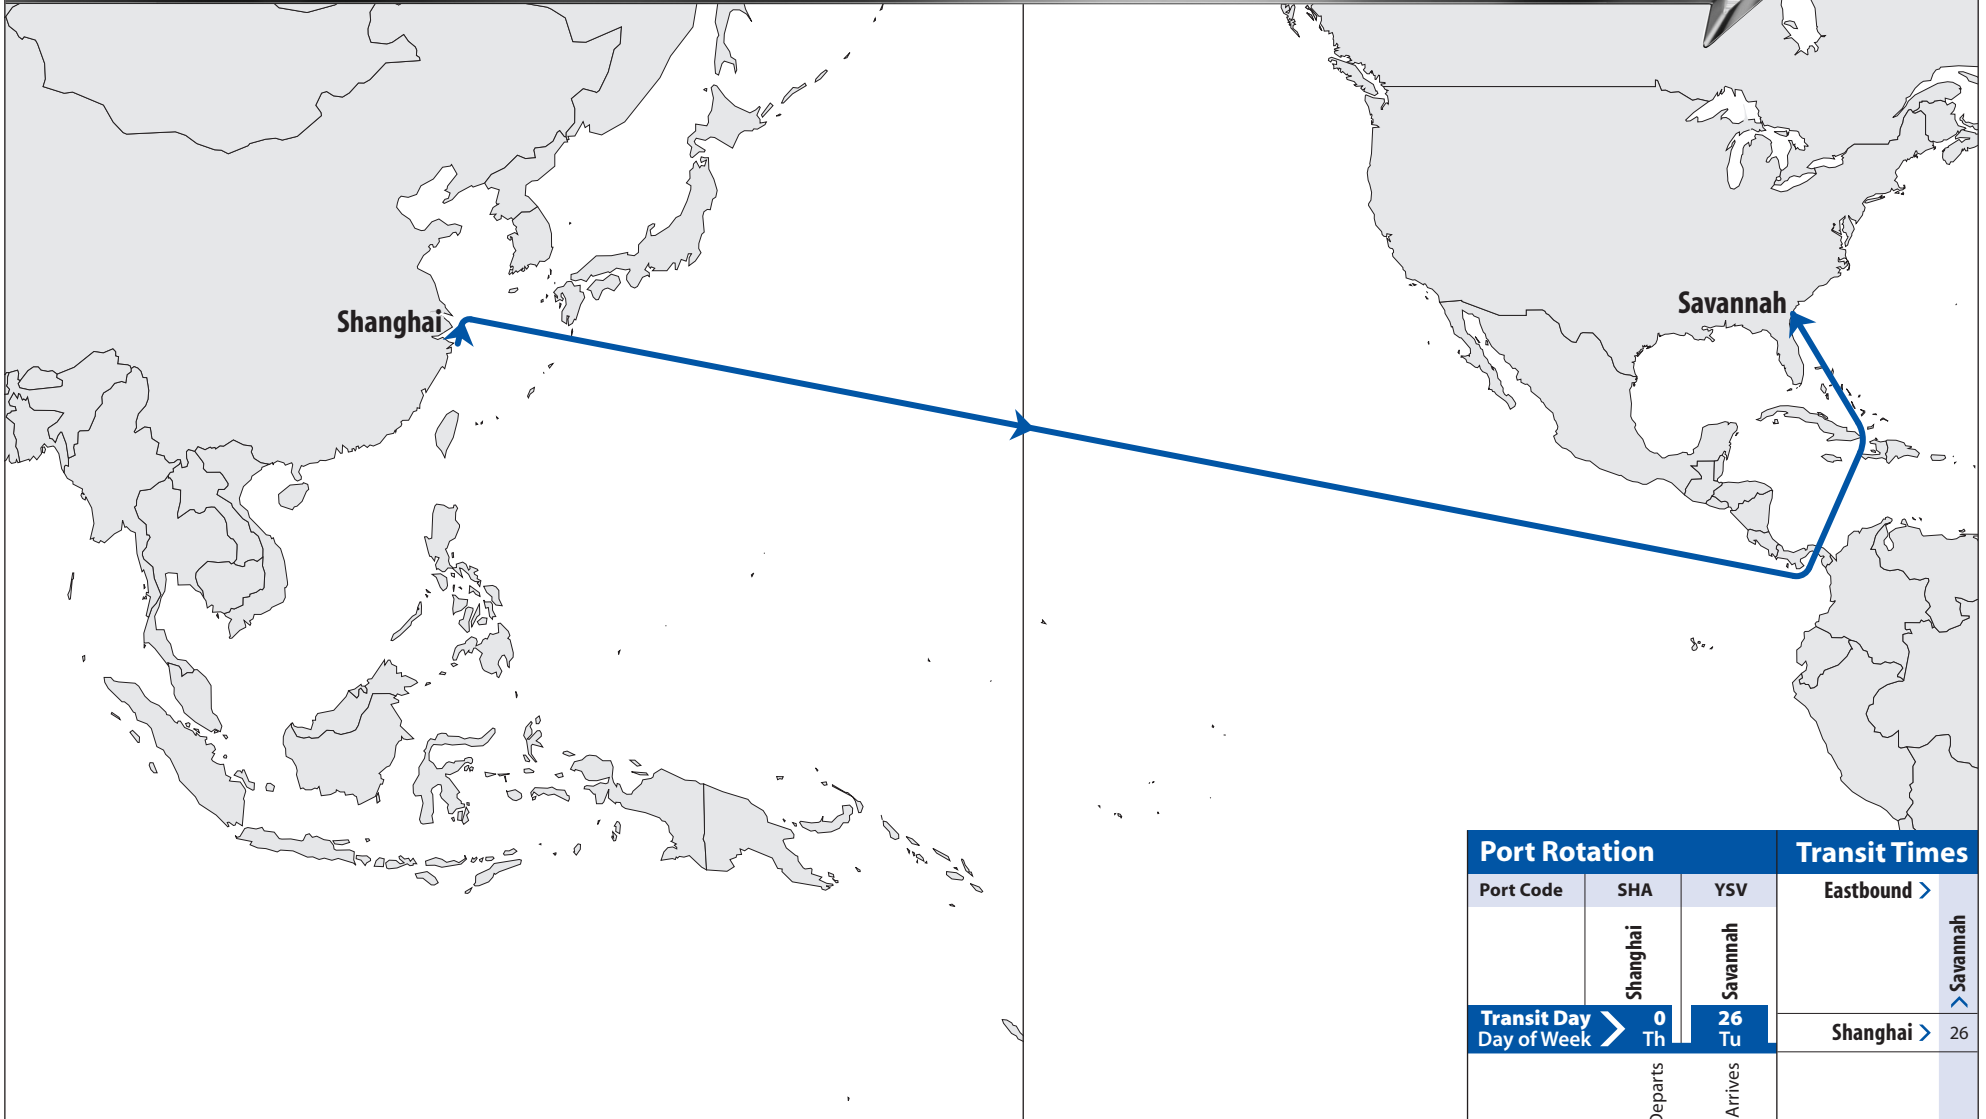

AWN-All Water East Coast/North Loop (Eastbound)

THE APL ADVANTAGE

- Direct service from Shanghai to Savannah
- Fast all-water transit of 26 days

Port Rotation			Transit Times	
Port Code	SHA	YSV	Eastbound >	
	Shanghai	Savannah		Savannah >
Transit Day >	0	26		Shanghai > 26
Day of Week >	Th	Tu		
	Departs	Arrives		