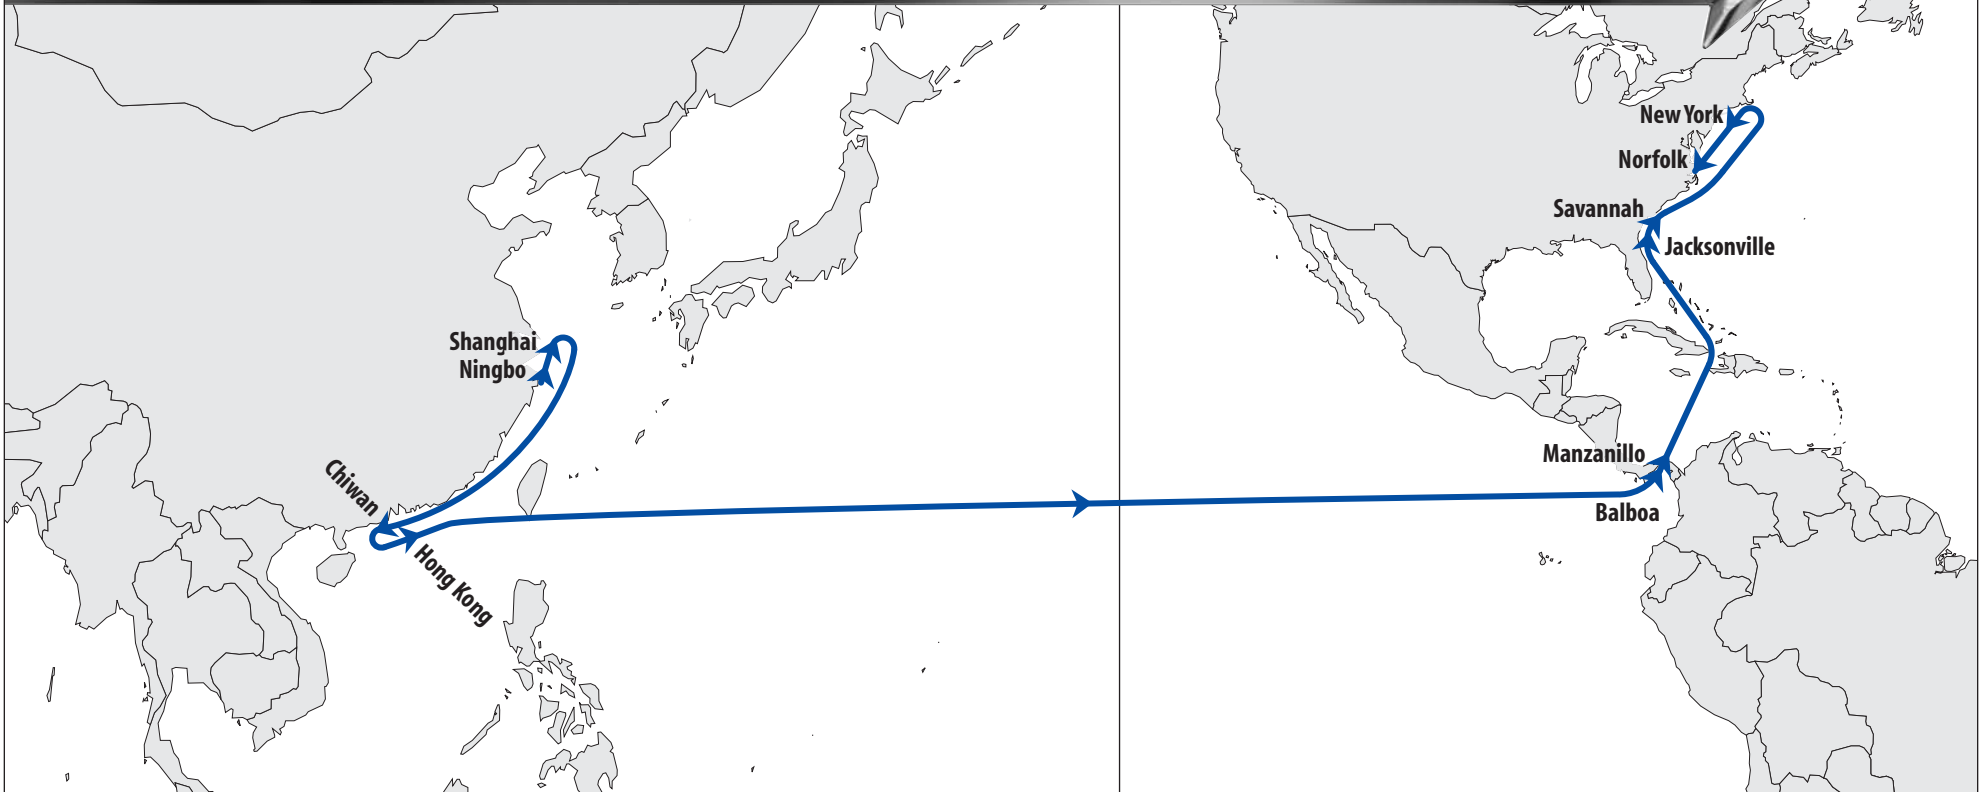

ESX-East Coast Savannah Express (Eastbound)

THE APL ADVANTAGE

- Direct link between the manufacturing areas of Central and Southern China, including a port call at Ningbo, and four U.S. East Coast ports
- Adds a new direct call at Jacksonville in addition to Savannah increasing the discharge options for the Southeastern United States
- 22-day transit from Hong Kong to Jacksonville and just 25 days from Shanghai
- Increases APL's direct all-water service options to the U.S. East Coast by augmenting the existing APX, NYX and SZX services

Port Rotation											Transit Times					
	NGB	SHA	CIW	HKG	OAJ	MIT	JAX	YSV	NYH	KFK	Eastbound >					
	Ningbo	Shanghai	Chiwan	Hong Kong	Balboa	Manzanillo	Jacksonville	Savannah	New York	Norfolk	Balboa	Manzanillo	Jacksonville	Savannah	New York	Norfolk
Transit Day	0	1	2	3	4	4	23	24	25	27	28	28	29	30	31	32
Day of Week	Tu	We	Th	Fr	Sa	Sa	Th	Fr	Sa	Mo	Tu	Tu	We	Th	Fr	Sa
Departs																
Arrives																