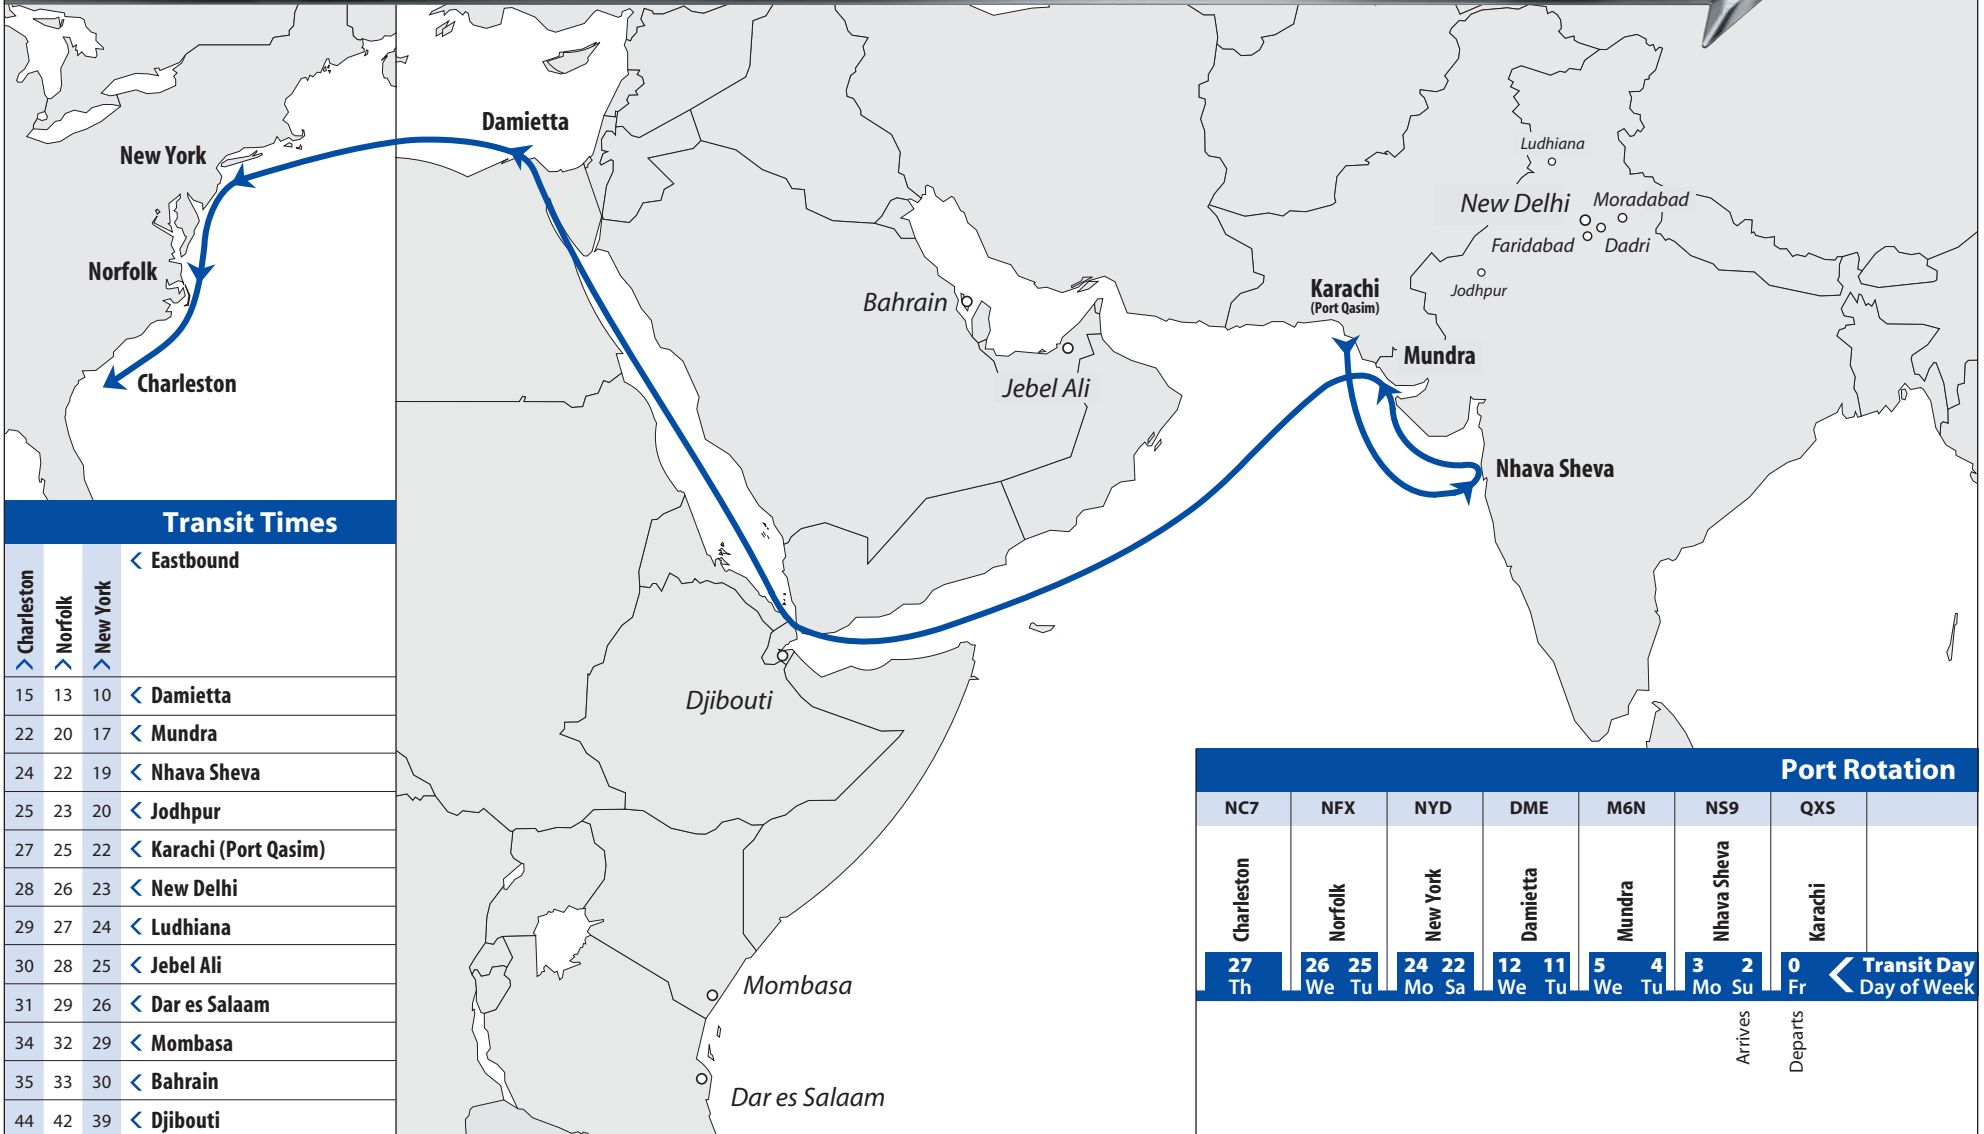

## IAX-India America Express (Westbound)

### THE APL ADVANTAGE

- Newly added Port Qasim (Karachi) direct call with 22 day-transit to New York
- Direct service to New York features a 17-day transit from Mundra and 19 days from Nhava Sheva (Mumbai)
- 10 day-transit from Damietta, Egypt with links to Turkey, Israel, and Lebanon
- Feeder network connects the Arabian Peninsula and Eastern Africa to US East Coast Ports

### Transit Times

			← Eastbound
Charleston	Norfolk	New York	
15	13	10	← Damietta
22	20	17	← Mundra
24	22	19	← Nhava Sheva
25	23	20	← Jodhpur
27	25	22	← Karachi (Port Qasim)
28	26	23	← New Delhi
29	27	24	← Ludhiana
30	28	25	← Jebel Ali
31	29	26	← Dar es Salaam
34	32	29	← Mombasa
35	33	30	← Bahrain
44	42	39	← Djibouti

### Port Rotation

NC7	NFX	NYD	DME	M6N	NS9	QXS	
Charleston	Norfolk	New York	Damietta	Mundra	Nhava Sheva	Karachi	
27 Th	26 We	25 Tu	24 Mo	22 Sa	12 We	11 Tu	5 We
					4 Tu	3 Mo	2 Su
						0 Fr	← Transit Day
							Day of Week
					Arrives	Departs	