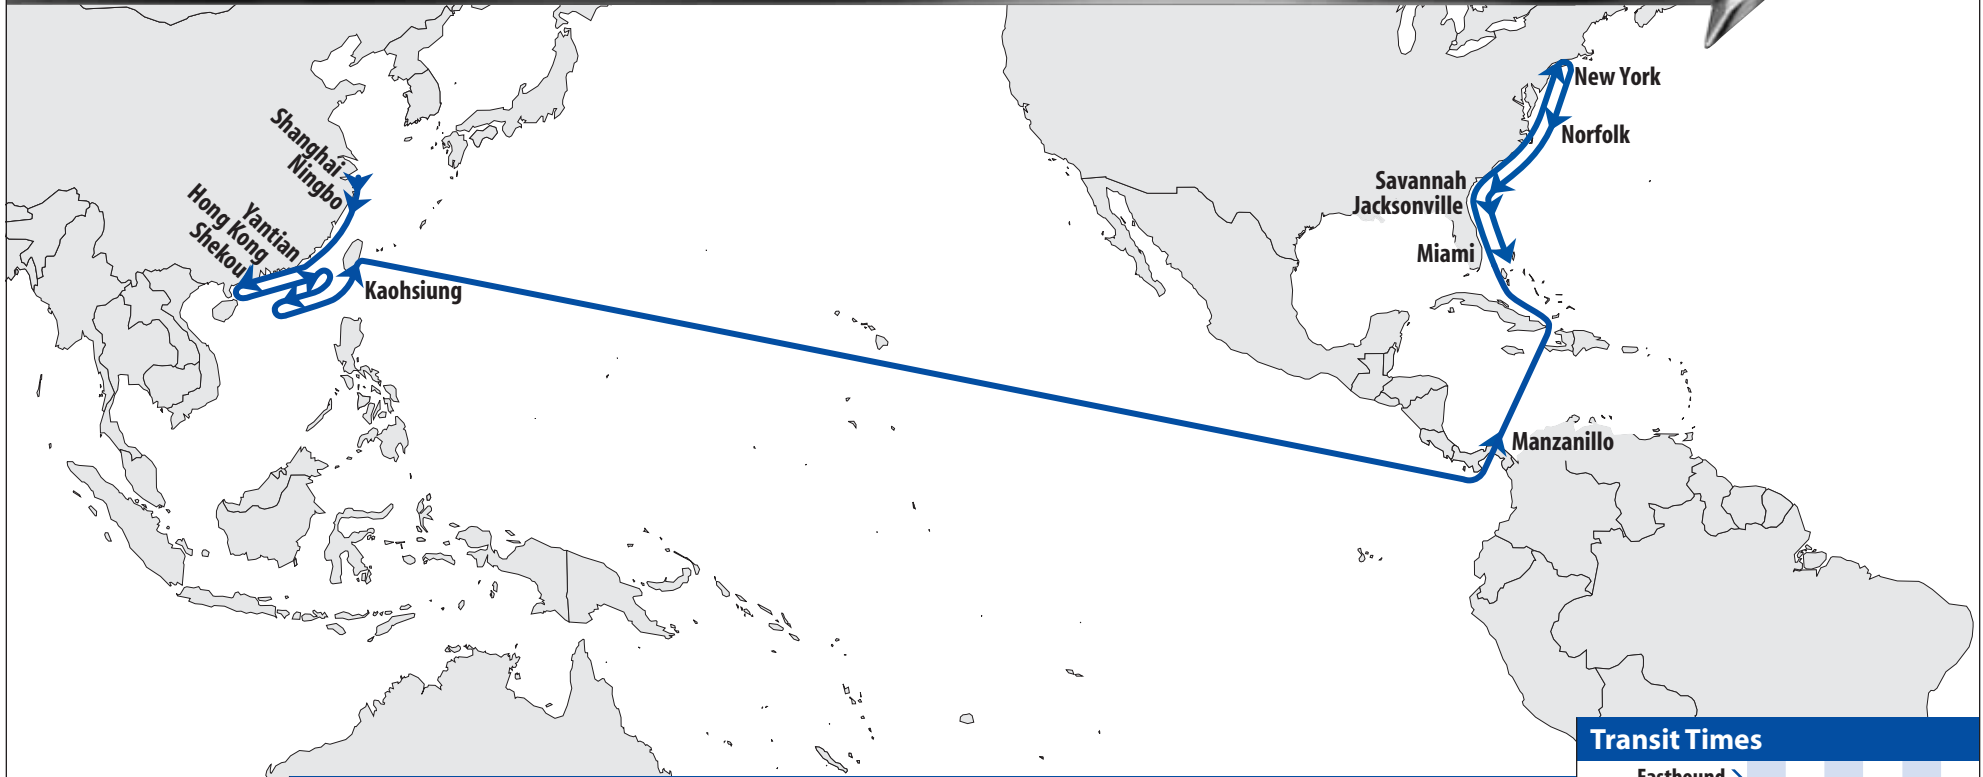

NYX-New York Express (Eastbound)

THE APL ADVANTAGE

- Hong Kong to New York in only 25 days
- Fast, all-water service from North Asia to U.S. East Coast
- Transshipment options via Manzanillo extend your reach to key ports in Latin America

Port Rotation		SHA	NGB	SKU	YAT	HKG	KAO	MIT	NYH	KFK	YSV	JVT	IAL			
		Shanghai	Ningbo	Shekou	Yantian	Hong Kong	Kaohsiung	Manzanillo	New York	Norfolk	Savannah	Jacksonville	Miami			
Transit Day	0	1	2	3	4	5	6	7	25	26	30	31	32	34	35	36
Day of Week	> We	Th	Fr	Sa	Su	Mo	Tu	We	Fr	Sa	Su	Tu	We	Th		
	Departs		Arrives													

Transit Times		Eastbound >					
		Manzanillo	New York	Norfolk	Savannah	Jacksonville	Miami
Shanghai >		25	30	32	34	35	36
Ningbo >		23	28	30	32	33	34
Shekou >		21	26	28	30	31	32
Yantian >		20	25	27	29	30	31
Hong Kong >		20	25	27	29	30	31
Kaohsiung >		18	23	25	27	28	29