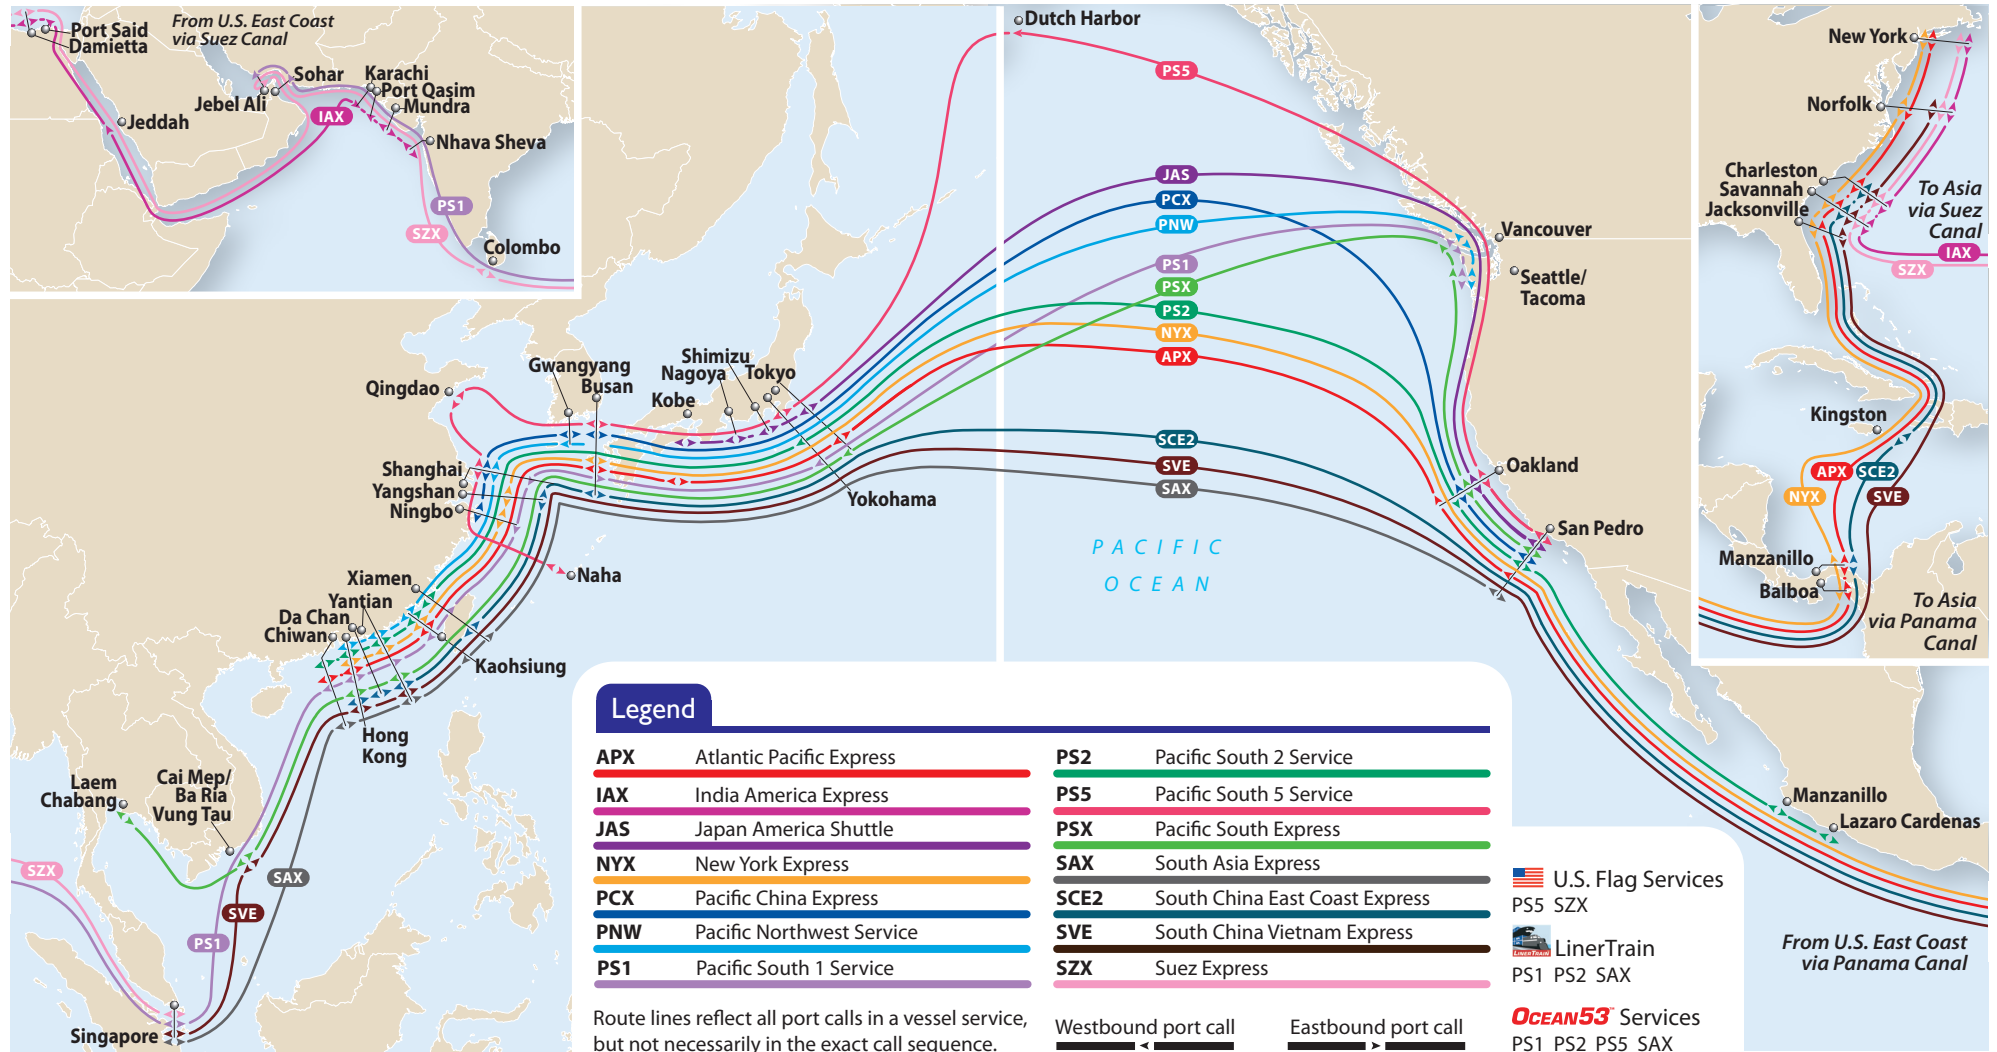

APL Trans-Pacific - Port Rotation at a Glance

THE APL ADVANTAGE

- Extensive coverage of all major Asia ports, from the Middle East to Japan; including connections to dedicated feeders
- APL owned and operated terminals at Global Gateway South in Los Angeles, Global Gateway Central in Oakland, and Global Gateway North in Seattle
- APL LinerTrain™ provides rapid transfer from ship to rail for fast delivery to destinations throughout the U.S.
- Ocean53™ capability on select lanes optimizes efficiency with 53-foot containers

PSS			
Port	Arrives	Departs	
San Pedro	—	—	00 Wed
Oakland	01 Thu	02 Fri	
Dutch Harbor	07 Wed	08 Thu	
Yokohama	15 Thu	16 Fri	
Busan	18 Sun	19 Mon	
Naha	20 Tue	21 Wed	
Qingdao	23 Fri	23 Fri	
Shanghai	25 Sun	—	—

SZX			
Port	Arrives	Departs	
New York	—	—	00 Tue
Charleston	02 Thu	02 Thu	
Savannah	03 Fri	03 Fri	
Norfolk	05 Sun	05 Sun	
Damietta	17 Fri	18 Sat	
Jebel Ali	26 Sun	27 Mon	
Singapore	36 Wed	38 Fri	
Colombo	42 Tue	—	—

IAX			
Port	Arrives	Departs	
New York	—	—	00 Wed
Norfolk	01 Thu	01 Thu	
Savannah	03 Sat	03 Sat	
Charleston	04 Sun	04 Sun	
Port Said	20 Tue	20 Tue	
Jeddah	23 Fri	24 Sat	
Port Qasim	29 Thu	30 Fri	
Nhava Sheva	32 Sun	33 Mon	
Mundra	34 Tue	35 Wed	
Damietta	35 Wed	—	—