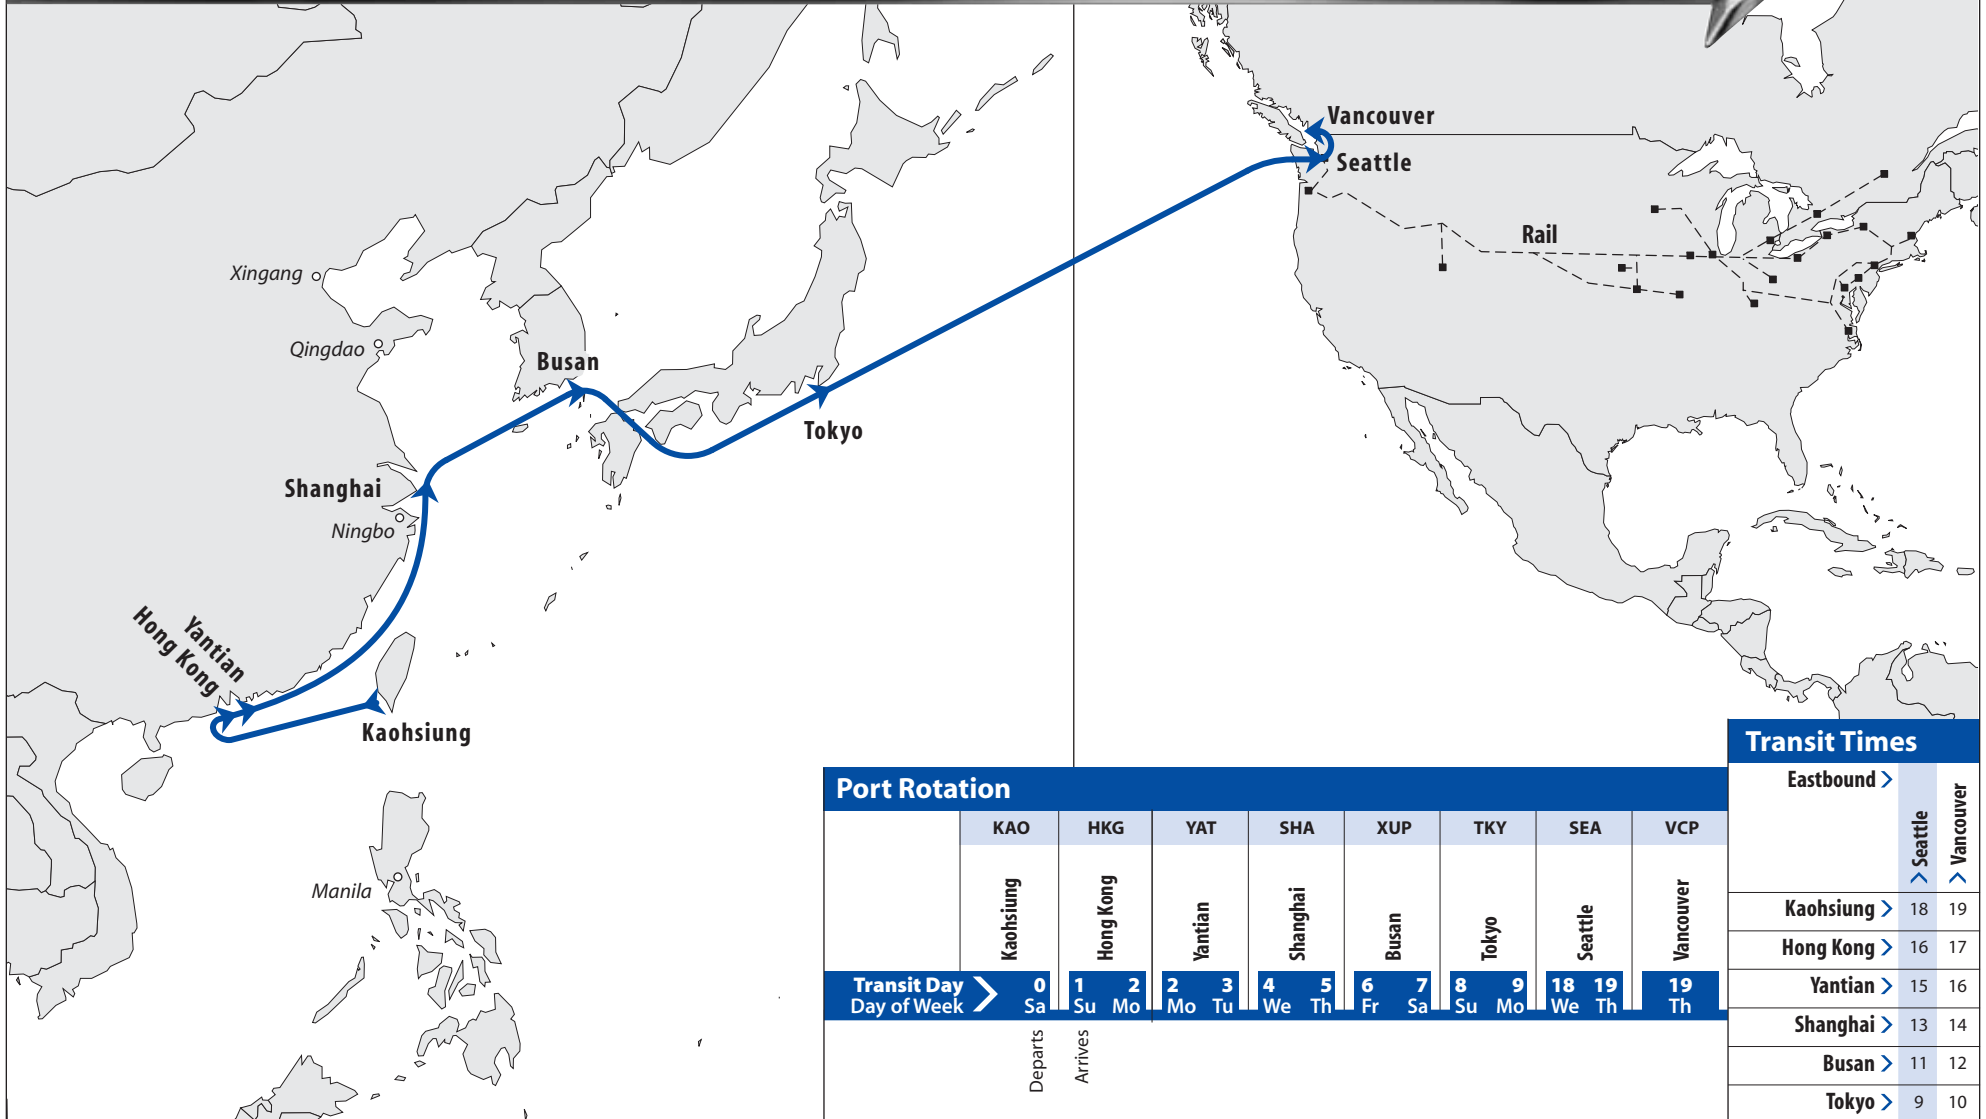

PNW-Pacific Northwest Service (Eastbound)

THE APL ADVANTAGE

- Reach Seattle sooner with industry-leading 11-day transit from Busan
- Express shuttle carries cargo from Shanghai to the Pacific Northwest
- Extensive intermodal network links to major hubs for delivery to both U.S. and Canada destinations

Port Rotation

	KAO	HKG	YAT	SHA	XUP	TKY	SEA	VCP						
	Kaohsiung	Hong Kong	Yantian	Shanghai	Busan	Tokyo	Seattle	Vancouver						
Transit Day	0	1	2	2	3	4	5	6	7	8	9	18	19	19
Day of Week	Sa	Su	Mo	Mo	Tu	We	Th	Fr	Sa	Su	Mo	We	Th	Th
	Departs	Arrives												

Transit Times

	Eastbound >	
	> Seattle	> Vancouver
Kaohsiung >	18	19
Hong Kong >	16	17
Yantian >	15	16
Shanghai >	13	14
Busan >	11	12
Tokyo >	9	10