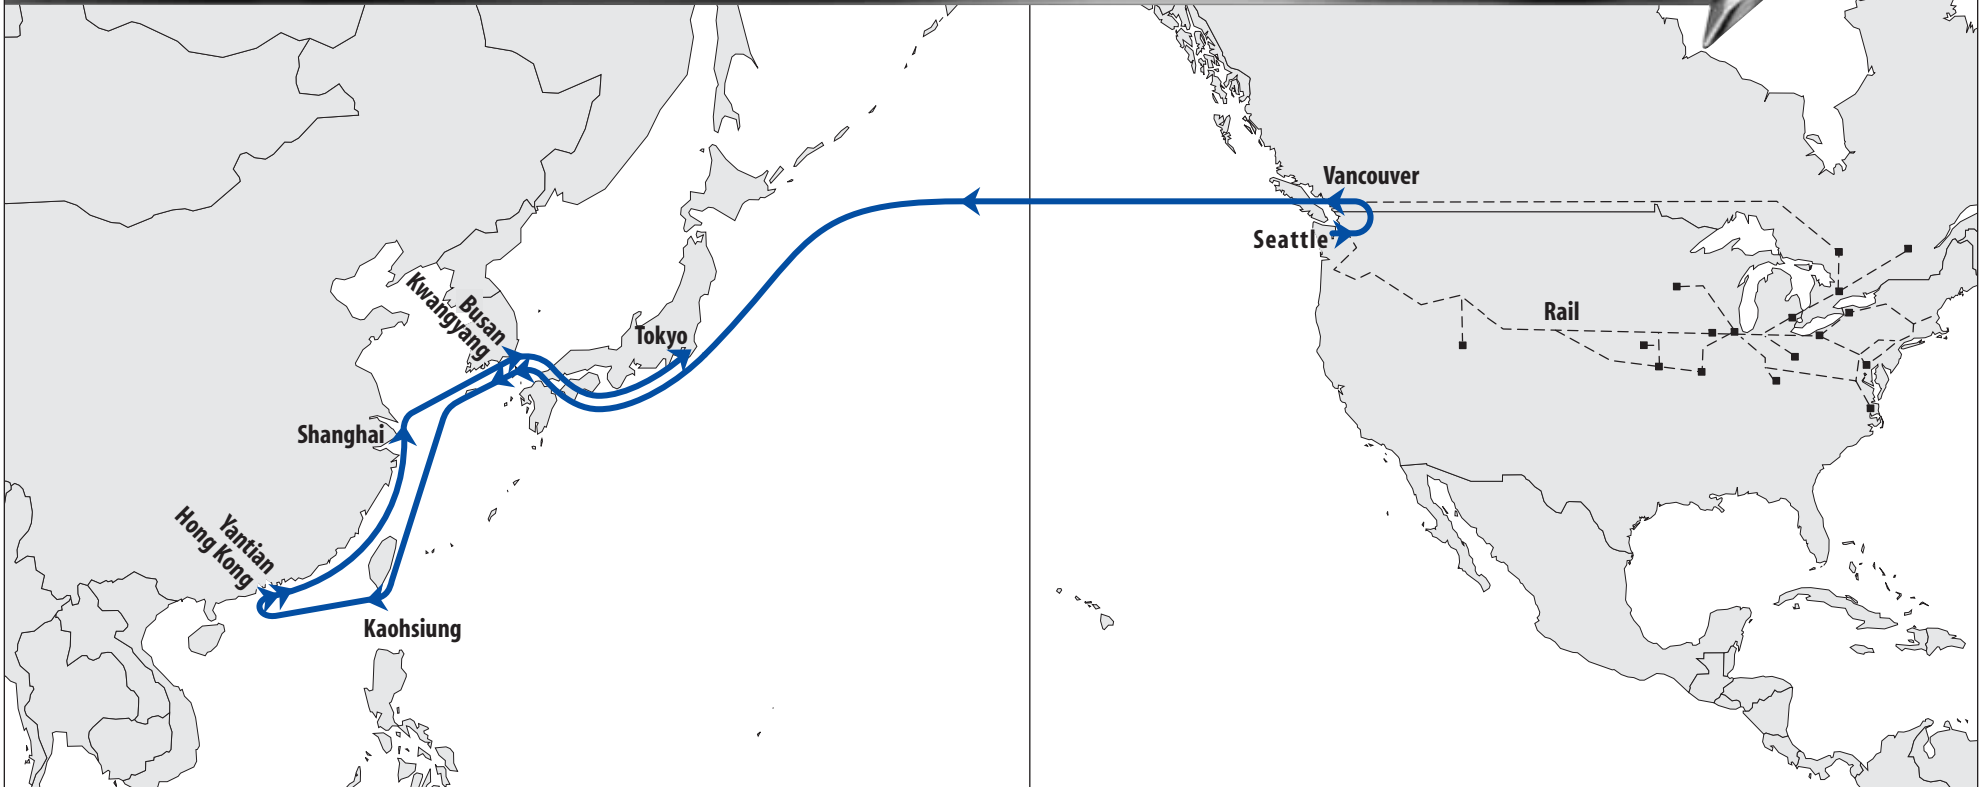

PNW-Pacific Northwest Service (Westbound)

THE APL ADVANTAGE

- Connects Pacific Northwest Gateways - Vancouver and Seattle to Korea, Taiwan, Hong Kong and Shanghai
- Reach Taiwan faster with a 15-day transit from the Pacific Northwest

Port Rotation										Transit Times									
TKY	XUP	SHA	YAT	HKG	KAO	QKY	XUP	VCP	SEA	< Westbound									
Tokyo	Busan	Shanghai	Yantian	Hong Kong	Kaohsiung	Kwangyang	Busan	Vancouver	Seattle	> Tokyo	> Busan	> Shanghai	> Yantian	> Hong Kong	> Kaohsiung	> Kwangyang	> Busan	< Seattle	< Vancouver
25	23	21	19	18	16	14	13	2	0	24	22	20	18	17	15	13	12		
Mo	Sa	Th	Tu	Mo	Sa	Th	We	Sa	Th	22	20	18	16	15	13	11	10		
								Arrives	Departs	Day of Week < Transit Day									