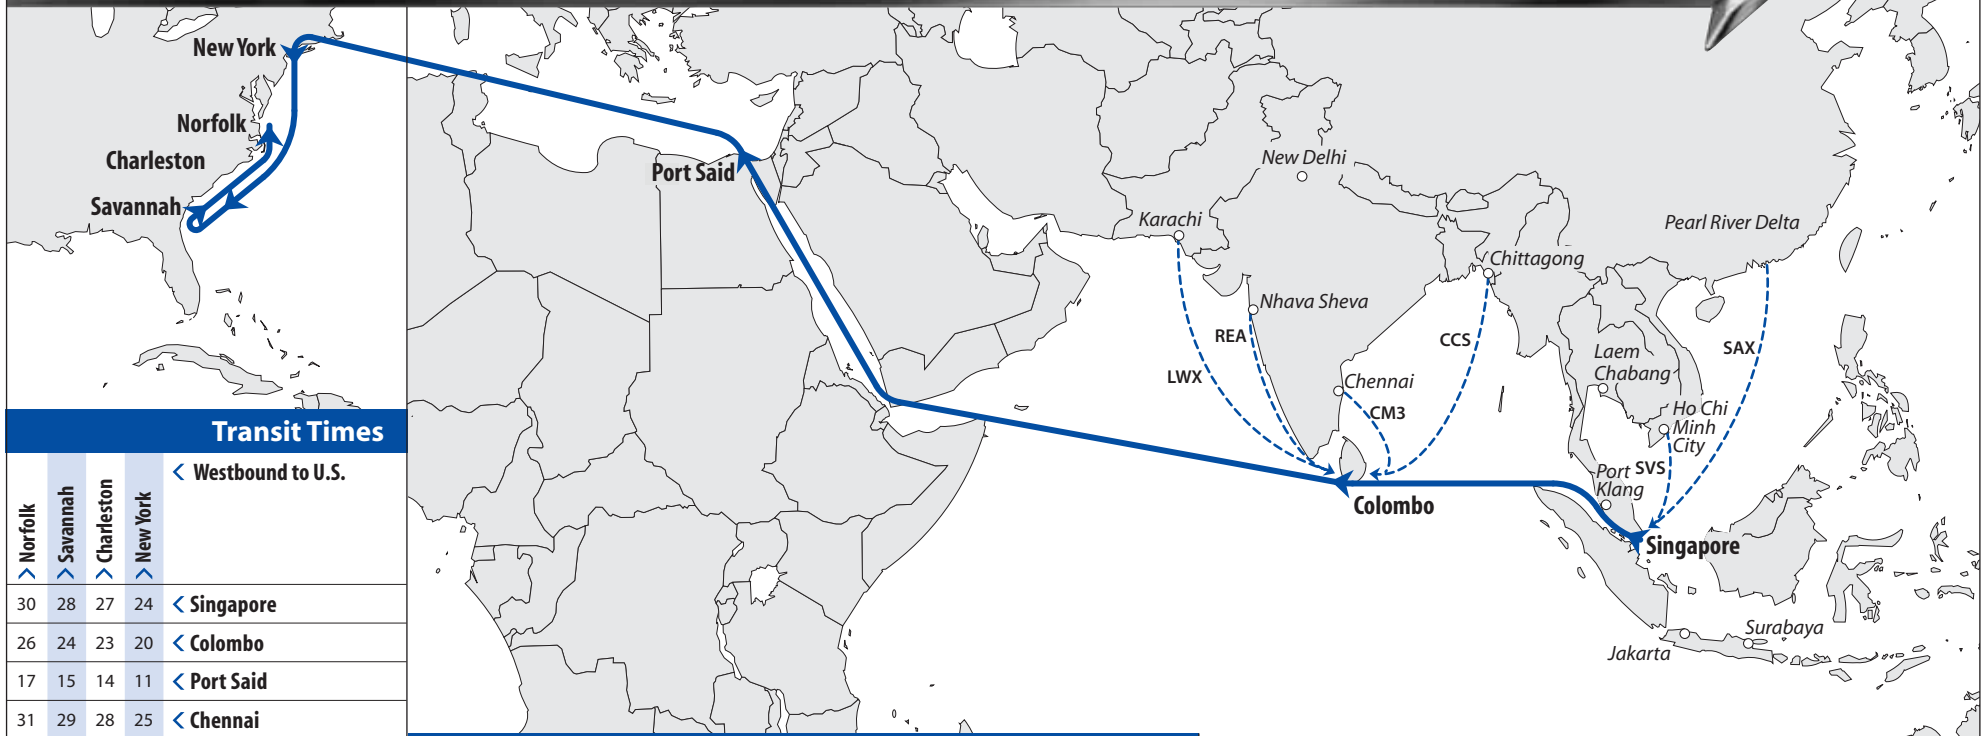

SZX - Suez Express Service (Asia to U.S.)

THE APL ADVANTAGE

- Service reach now extends north to the Pearl River Delta providing fast 25-day transit to New York (mid-day Thursday arrivals) using the APL-operated South Asia Express (SAX) connection at Singapore
- Significant D45 all-water capability opens up now to each of the service's four U.S. East Coast port gateways
- Non-stop 17-day garment service to New York from Colombo also supports entire Subcontinent
- Vietnam and other South East Asian origins, as well as Australia, enjoy accustomed high APL service levels with excellent connections at Singapore

Transit Times

Westbound to U.S.			
Norfolk	Savannah	Charleston	New York
30	28	27	24
26	24	23	20
17	15	14	11
31	29	28	25
34	32	31	28
32	30	29	26
37	35	30	31
34	32	31	28
35	33	32	29
35	33	32	29
35	33	32	29
35	33	32	29
38	35	34	25
39	29	30	32

Port Rotation

KFK	YSV	KCS	NYH	PSD	CMB	SIN	
Norfolk	Savannah	Charleston	New York	Port Said	Colombo	Singapore	
30 Su	28 Fr	27 Th	25 Tu 24 Mo	13 Th 12 We	4 Tu	0 Fr	Transit Day Day of Week
					Departs Arrives	Departs	