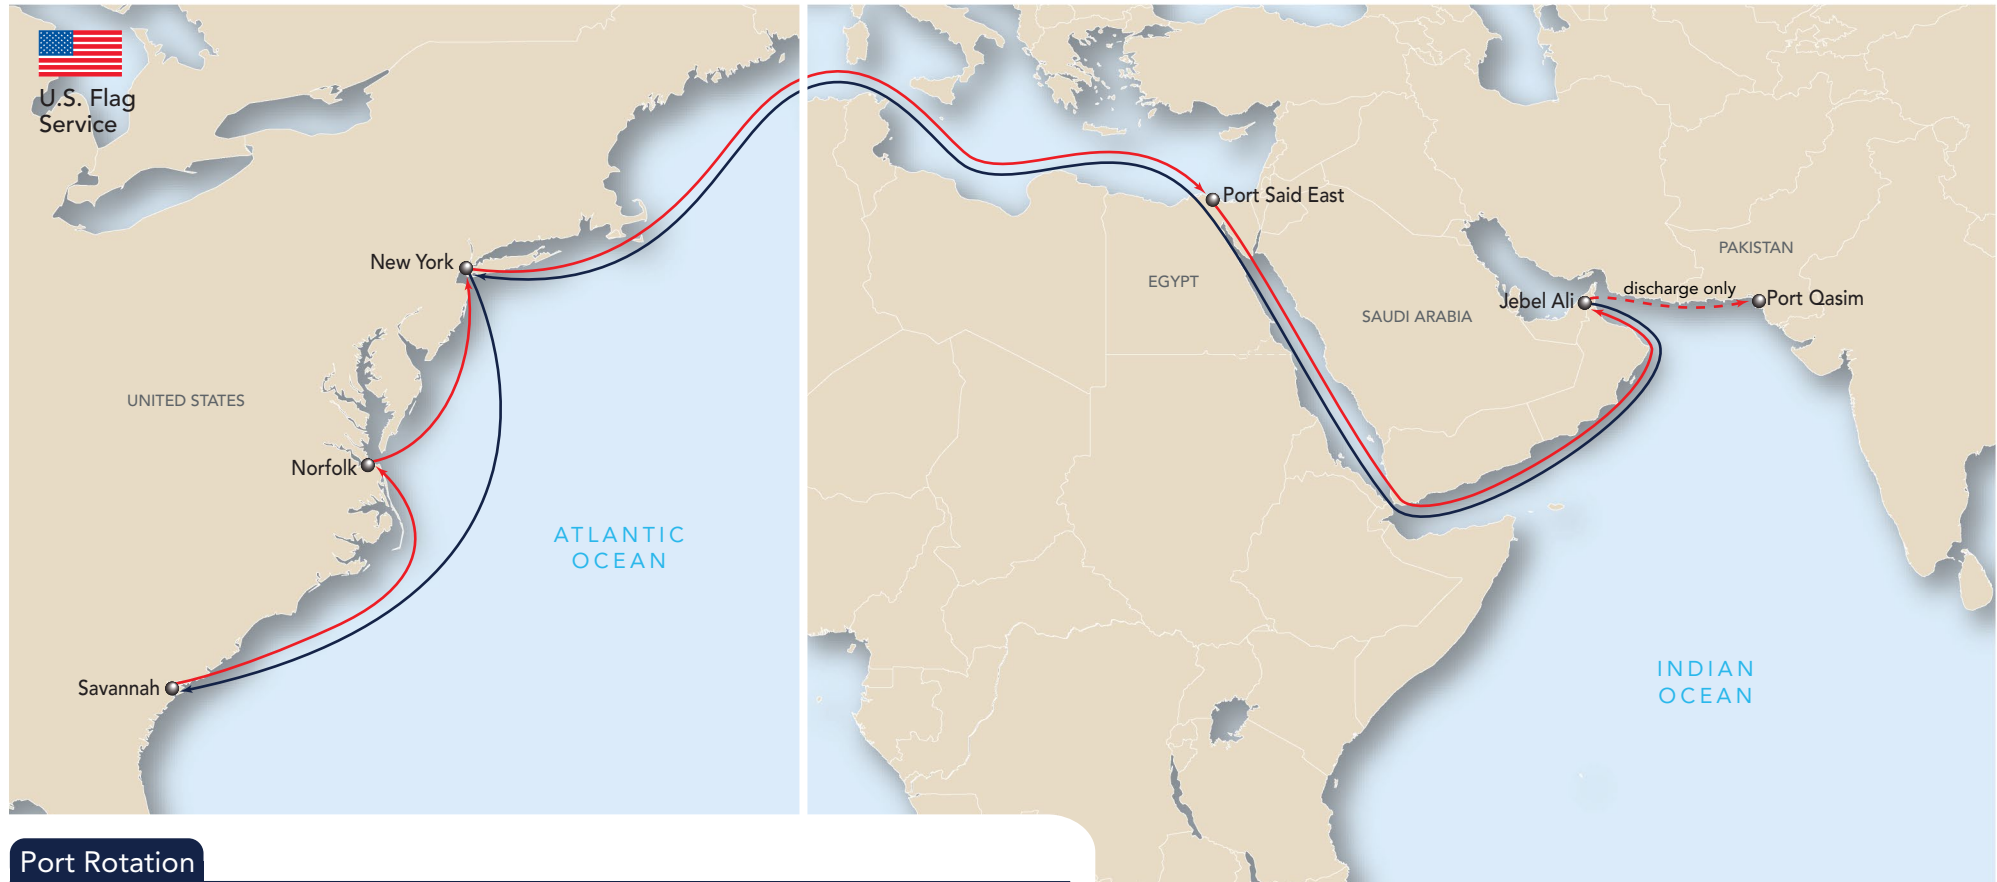

THE APL ADVANTAGE

- A near-weekly U.S. Flag service between Jebel Ali, Port Qasim and U.S. East Coast ports
- Weekly U.S. Flag service JMX connects Middle East ports and U.S. East Coast ports via Jebel Ali
- Weekly U.S. Flag service connecting Port Said to Mediterranean and African ports

Port Rotation

Port	Terminal (Tml)	Transit Day	Arrive	Transit Day	Depart
Savannah	Garden City Tml	-	-	00	Sat
Norfolk	Norfolk Int'l Tml (NIT)	11	Wed	11	Wed
New York	APM Tmls (APMT)- Elizabeth	13	Fri	14	Sat
Port Said East	Suez Canal Container Tml	30	Mon	31	Tue
Jebel Ali	Jebel Ali Container Tml	42	Sat	43	Sun
Port Qasim	Qasim Int'l Container Tml	45	Tue	47	Thu
New York	APM Tmls (APMT) - Elizabeth	72	Mon	73	Tue
Savannah	Georgia Ports Authority	76	Fri	-	-

Transit Times

Inbound			Outbound				
	> New York	> Savannah	> Norfolk	> Port Said East	> Jebel Ali	> Port Qasim	
Jebel Ali >	29	33	44	Savannah >	30	42	45
				Norfolk >	19	31	34
				New York >	16	28	31

Inbound
 Outbound