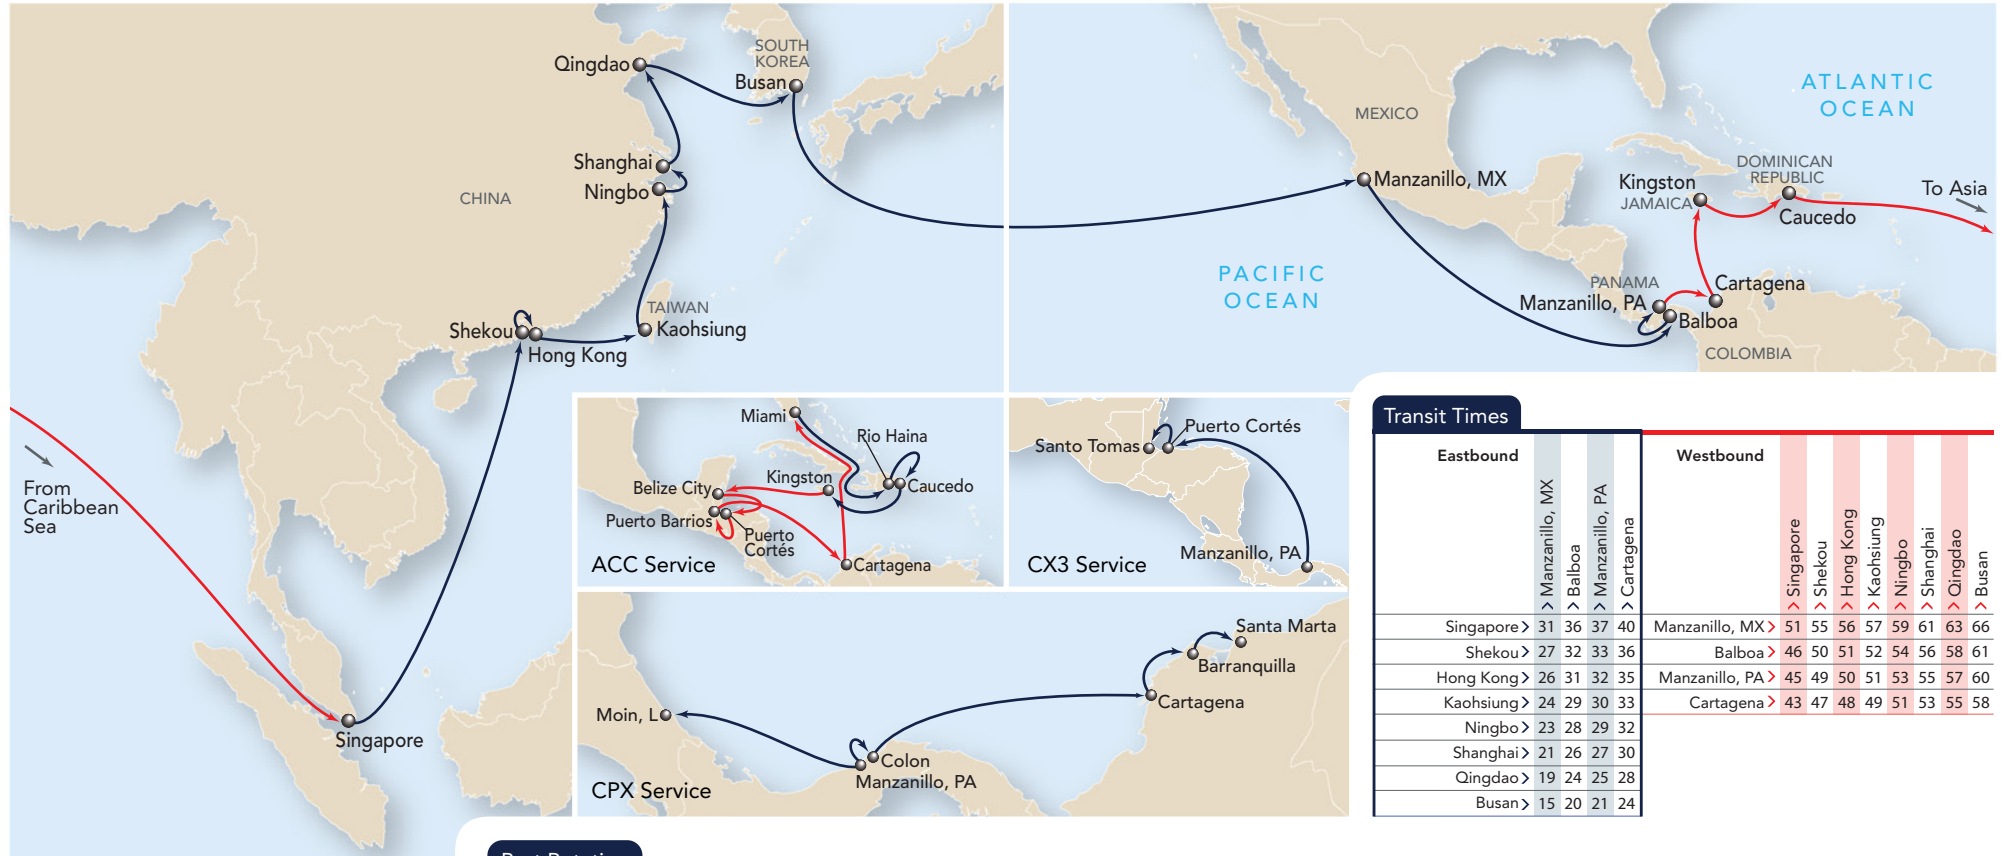

THE APL ADVANTAGE

- Weekly direct service between Asia and Manzanillo, Balboa, and Panama
- Competitive transit times from Asia to Colombia
- Expertise on perishable ocean transport, including value added services

Transit Times		Eastbound		Westbound									
		Manzanillo, MX	Balboa	Manzanillo, PA	Cartagena	Singapore	Shekou	Hong Kong	Kaohsiung	Ningbo	Shanghai	Qingdao	Busan
Singapore >	31	36	37	40	Manzanillo, MX >	51	55	56	57	59	61	63	66
Shekou >	27	32	33	36	Balboa >	46	50	51	52	54	56	58	61
Hong Kong >	26	31	32	35	Manzanillo, PA >	45	49	50	51	53	55	57	60
Kaohsiung >	24	29	30	33	Cartagena >	43	47	48	49	51	53	55	58
Ningbo >	23	28	29	32									
Shanghai >	21	26	27	30									
Qingdao >	19	24	25	28									
Busan >	15	20	21	24									

Port Rotation

Eastbound						Westbound					
Port	Terminal (Tml)	Transit Day	Arrive	Transit Day	Depart	Port	Terminal (Tml)	Transit Day	Arrive	Transit Day	Depart
Singapore	PSA Tml	00	Wed	01	Thu	Manzanillo, PA	Manzanillo Int'l Tml Colon	38	Sat	39	Sun
Shekou	Shekou Container Tml Ltd	05	Mon	05	Mon	Cartagena	Contecar Tml	41	Tue	41	Tue
Hong Kong	Hong Kong Int'l Tml (Hit4)	06	Tue	06	Tue	Kingston*	Kingston Freeport Tml Ltd	43	Thu	45	Sat
Kaohsiung	APL Terminal 68-69	07	Wed	08	Thu	Caucedo*	DP World Zona Franca Multimodal	47	Mon	49	Wed
Ningbo	Ningbo Meishan Island Int'l	09	Fri	09	Fri	Singapore	PSA Tml	84	Wed	-	-
Shanghai	Yangshan Deep Water Port Phase 1 Tml	11	Sun	11	Sun						
Qingdao	Qingdao Qianwan Container Tml	13	Tue	13	Tue						
Busan	Busan New Container Tml	16	Fri	17	Sat						
Manzanillo, MX	Contecon Manzanillo S.A De C.V.	32	Sun	33	Mon						
Balboa	Balboa Tml	37	Fri	38	Sat						
Manzanillo, PA	Manzanillo Int'l Tml Colon	38	Sat	38	Sat						

*Relay terminals for Eastbound/Westbound cargo.