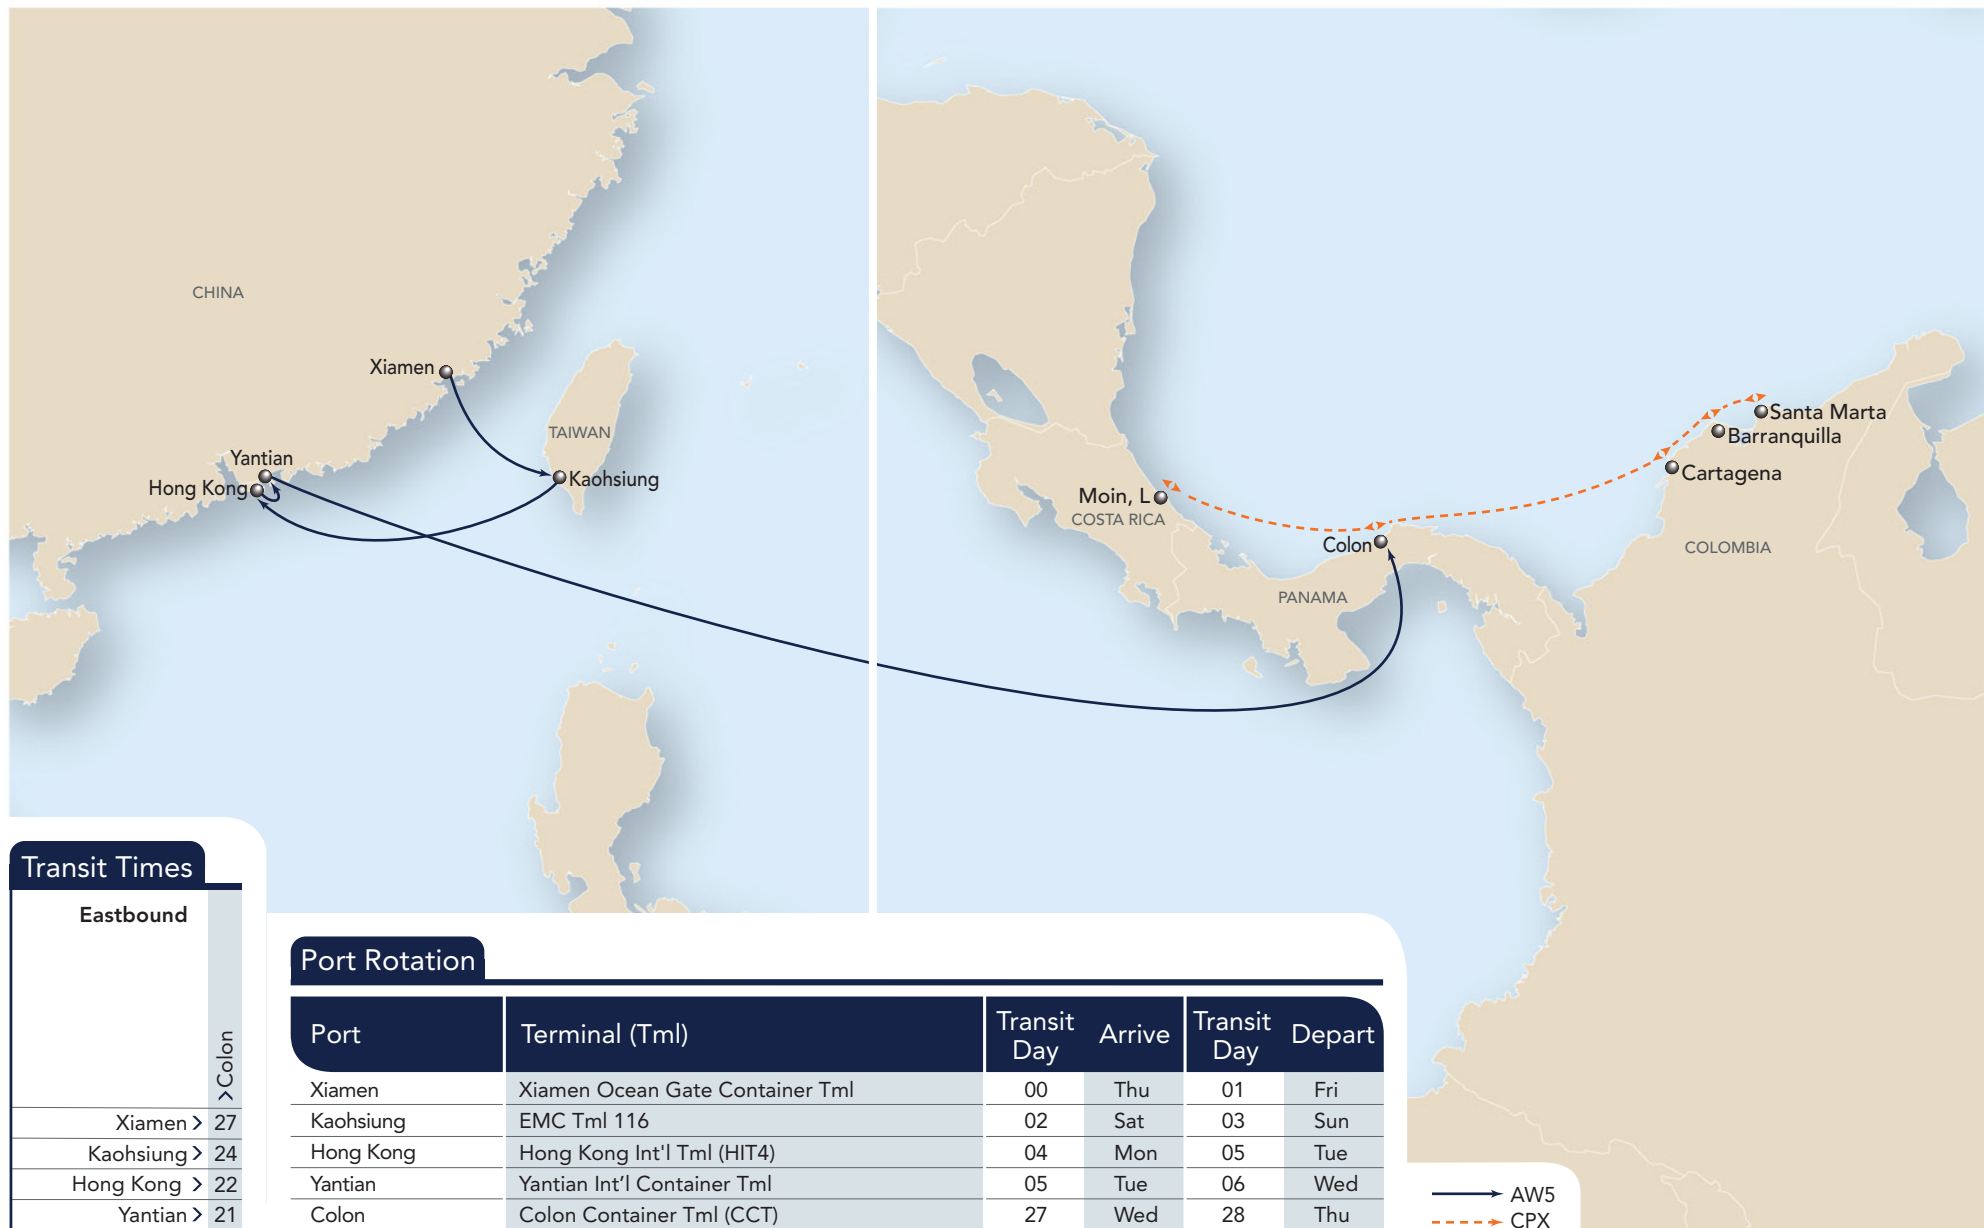

THE APL ADVANTAGE

- Fastest transit time in the market from Asia to Colon (Panama)
- Seamless connection to Costa Rica and Colombia, North Coast with transshipment options via Colon (Panama)

Transit Times

Eastbound

Port	Transit Time
Xiamen >	27
Kaohsiung >	24
Hong Kong >	22
Yantian >	21

Port Rotation

Port	Terminal (Tml)	Transit Day	Arrive	Transit Day	Depart
Xiamen	Xiamen Ocean Gate Container Tml	00	Thu	01	Fri
Kaohsiung	EMC Tml 116	02	Sat	03	Sun
Hong Kong	Hong Kong Int'l Tml (HIT4)	04	Mon	05	Tue
Yantian	Yantian Int'l Container Tml	05	Tue	06	Wed
Colon	Colon Container Tml (CCT)	27	Wed	28	Thu