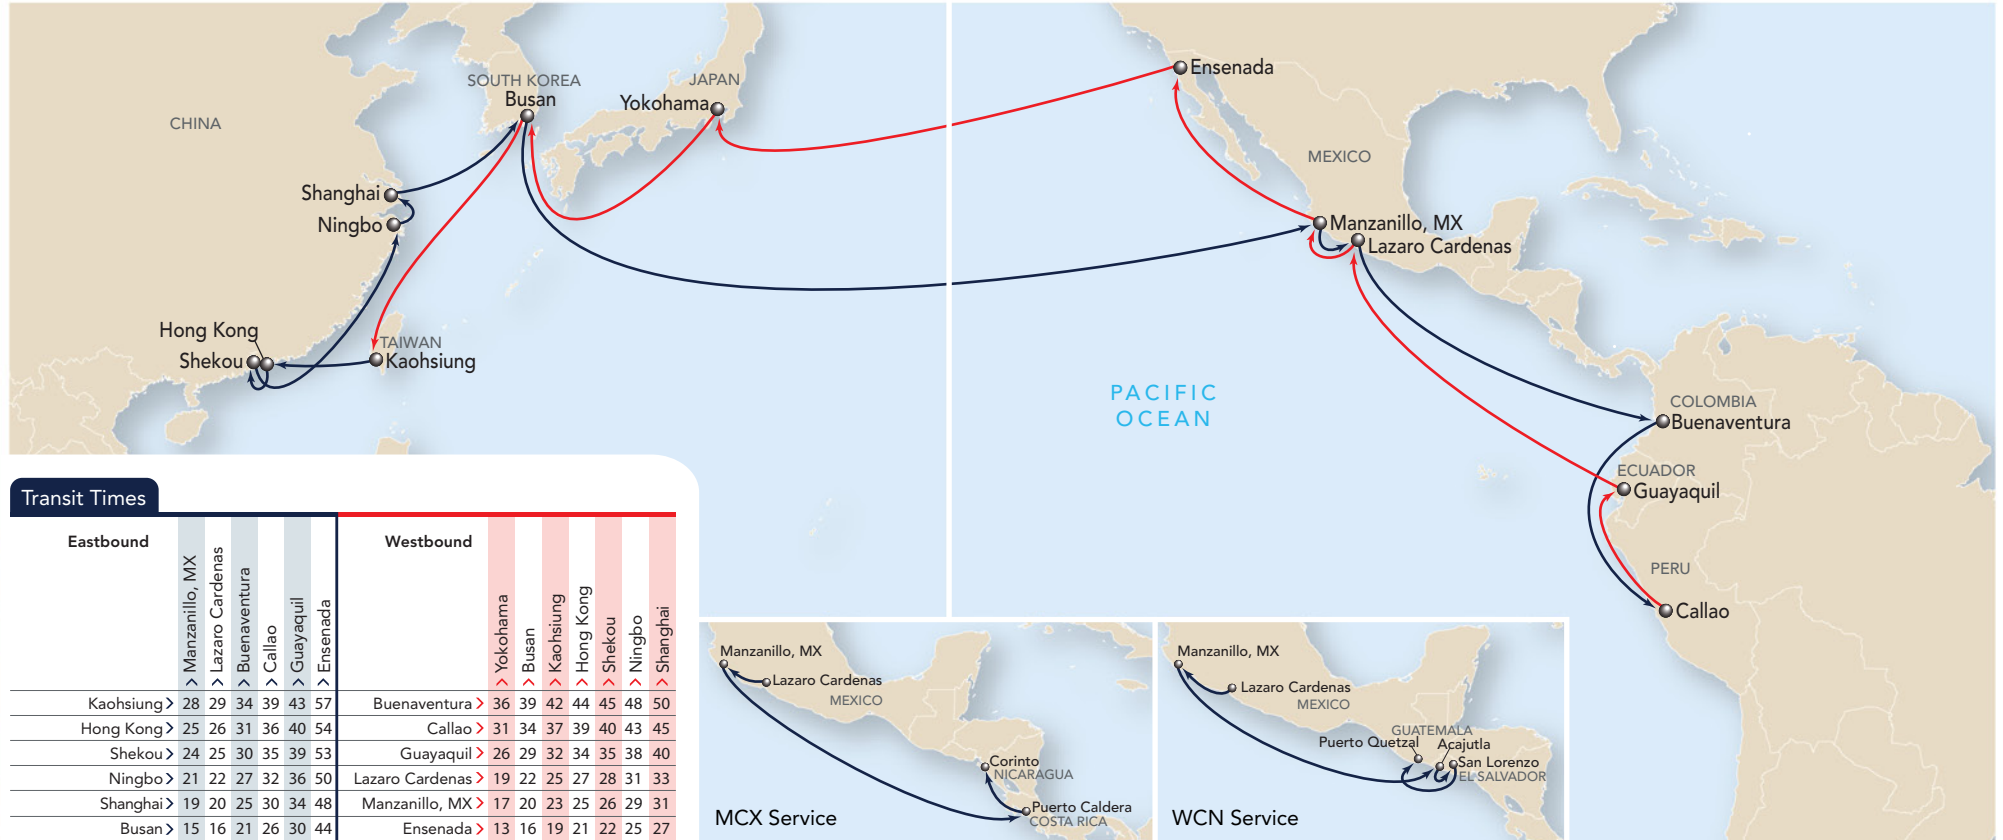

THE APL ADVANTAGE

- Weekly direct service between China, Korea, Taiwan, Mexico and West Coast South America
- Fastest transit time from Guayaquil to Yokohama
- Competitive transit time from Shanghai and Busan to Mexico; from Mexico to Japan/ Korea/China
- Short transit specially designed to transport fresh fruits and perishables from Mexico and West Coast South America to Japan and China
- Extensive and comprehensive Asia coverage via Kaohsiung and Busan
- Strong Mexico coverage with direct calls in Manzanillo, Lazaro Cardenas and Ensenada
- Complete network coverage of Central America market with multiple feeder services connecting at Mexico
- Weekly Iquique calls via Callao

Transit Times

	Eastbound						Westbound							
	> Manzanillo, MX	> Lazaro Cardenas	> Buenaventura	> Callao	> Guayaquil	> Ensenada	> Yokohama	> Busan	> Kaohsiung	> Hong Kong	> Shekou	> Ningbo	> Shanghai	
Kaohsiung >	28	29	34	39	43	57	Buenaventura >	36	39	42	44	45	48	50
Hong Kong >	25	26	31	36	40	54	Callao >	31	34	37	39	40	43	45
Shekou >	24	25	30	35	39	53	Guayaquil >	26	29	32	34	35	38	40
Ningbo >	21	22	27	32	36	50	Lazaro Cardenas >	19	22	25	27	28	31	33
Shanghai >	19	20	25	30	34	48	Manzanillo, MX >	17	20	23	25	26	29	31
Busan >	15	16	21	26	30	44	Ensenada >	13	16	19	21	22	25	27