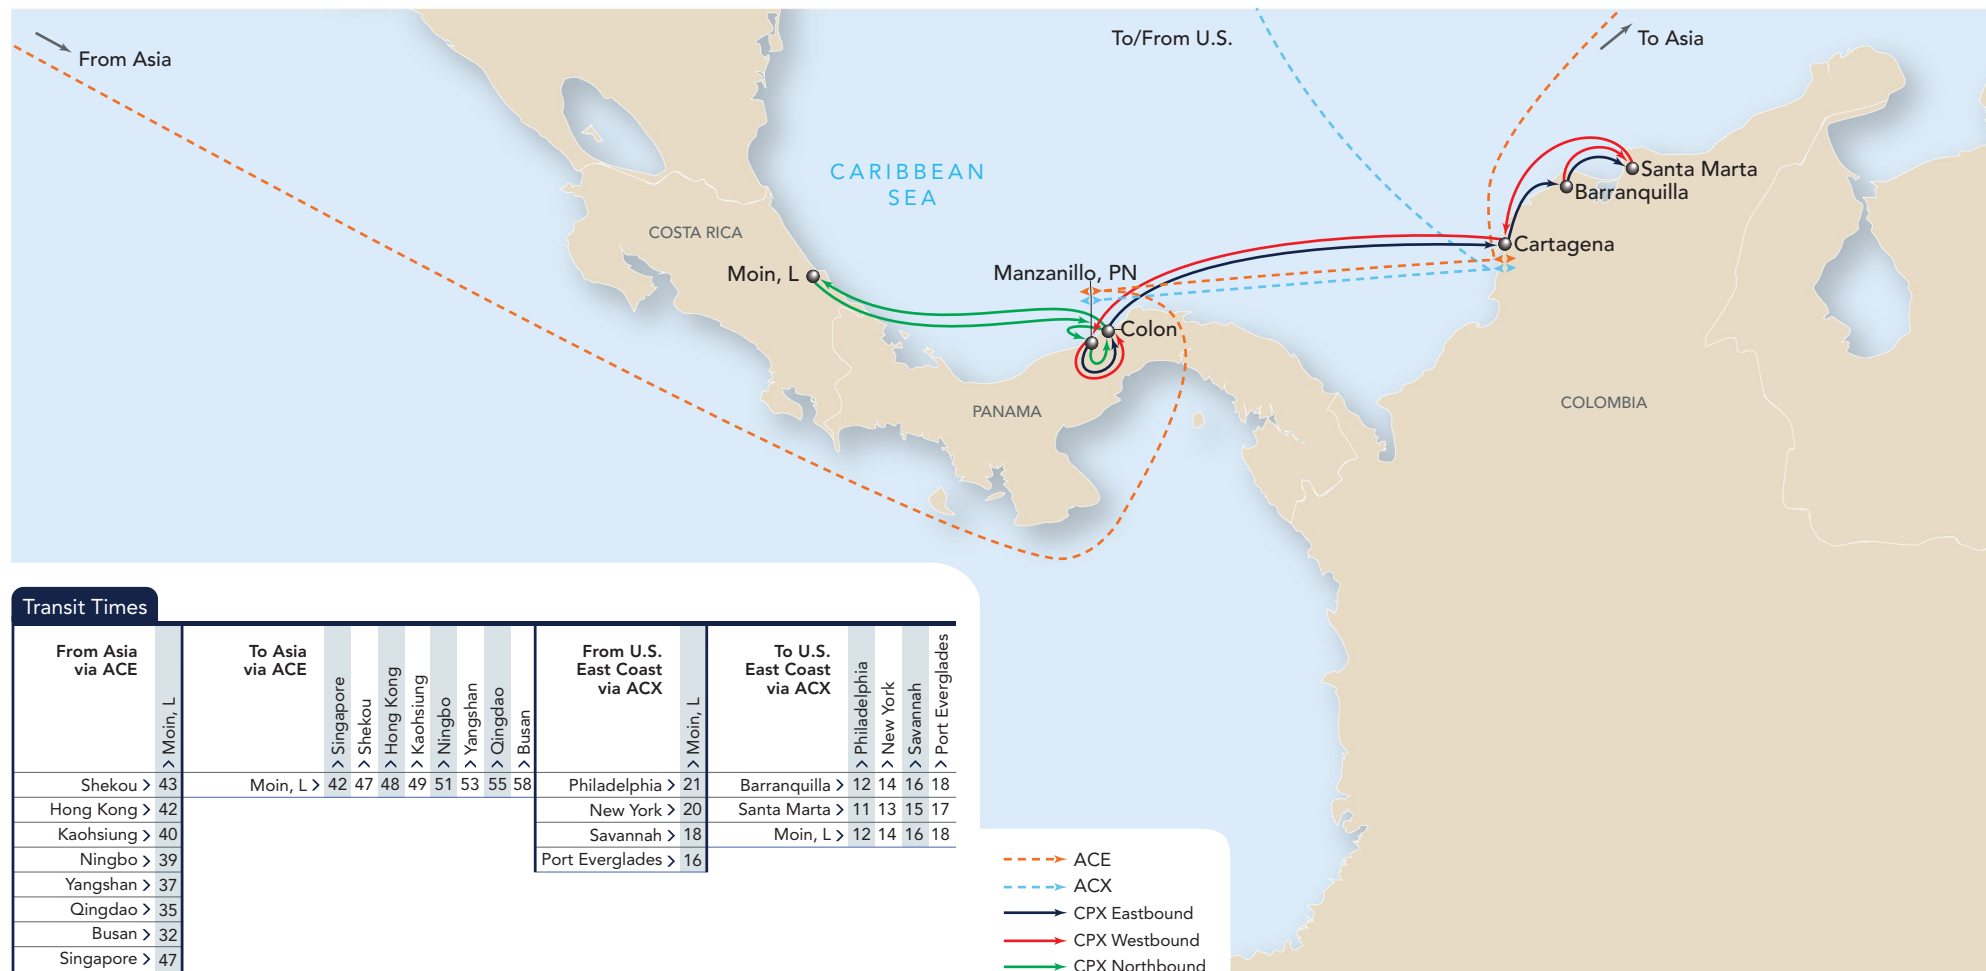

THE APL ADVANTAGE

- Dedicated connections to APL's premier global vessel services via Manzanillo, Panama hub
- Expertise on perishable ocean transport, including value added services
- Reliable, fixed-day weekly service
- Shipment status, documentation and customer service always available at www.apl.com

Transit Times

From Asia via ACE	To Asia via ACE	From U.S. East Coast via ACX		To U.S. East Coast via ACX	
		Port	Days	Port	Days
> Moin, L	> Singapore	> Philadelphia	> Moin, L	> Philadelphia	> Barranquilla
Shekou > 43	> Shekou	New York > 20	Manzanillo, PN	New York > 11	Santa Marta > 17
Hong Kong > 42	> Hong Kong	Savannah > 18	Colon	Santa Marta > 11	Moin, L > 16
Kaohsiung > 40	> Kaohsiung	Port Everglades > 16	Cartagena	Moin, L > 12	Colon > 16
Ningbo > 39	> Ningbo		Barranquilla	Colon > 13	Cartagena > 17
Yangshan > 37	> Yangshan		Santa Marta	Colon > 14	Moin, L > 18
Qingdao > 35	> Qingdao		Moin, L	Colon > 14	Colon > 18
Busan > 32	> Busan		Colon	Colon > 14	Cartagena > 18
Singapore > 47			Cartagena	Colon > 16	Cartagena > 18

Port Rotation

Eastbound					Westbound					Northbound							
Port	Terminal (Tml)	Transit Day	Arrive	Transit Day	Depart	Port	Terminal (Tml)	Transit Day	Arrive	Transit Day	Depart	Port	Terminal (Tml)	Transit Day	Arrive	Transit Day	Depart
Manzanillo, PN	Manzanillo Int'l Tml Colon	-	-	00	Sat	Barranquilla	Barranquilla Container Tml	-	-	00	Wed	Manzanillo, PN	Manzanillo Int'l Tml Colon	-	-	00	Sun
Colon	Colon Container Tml	00	Sat	01	Sun	Santa Marta	Santa Marta Int'l Tml Company	00	Wed	01	Thu	Colon	Colon Container Tml	00	Sun	00	Sun
Cartagena	Sociedad Portuaria Regional	02	Mon	03	Tue	Cartagena	Sociedad Portuaria Regional	02	Fri	02	Fri	Moin, L	APMT Moin	02	Tue	03	Wed
Barranquilla	Barranquilla Container Tml	03	Tue	04	Wed	Manzanillo, PN	Manzanillo Int'l Tml Colon	03	Sat	04	Sun	Colon	Colon Container Tml	03	Wed	04	Thu
Santa Marta	Santa Marta Int'l Tml Company	04	Wed	-	-	Colon	Colon Container Tml	04	Sun	-	-	Manzanillo, PN	Manzanillo Int'l Tml Colon	04	Thu	-	-