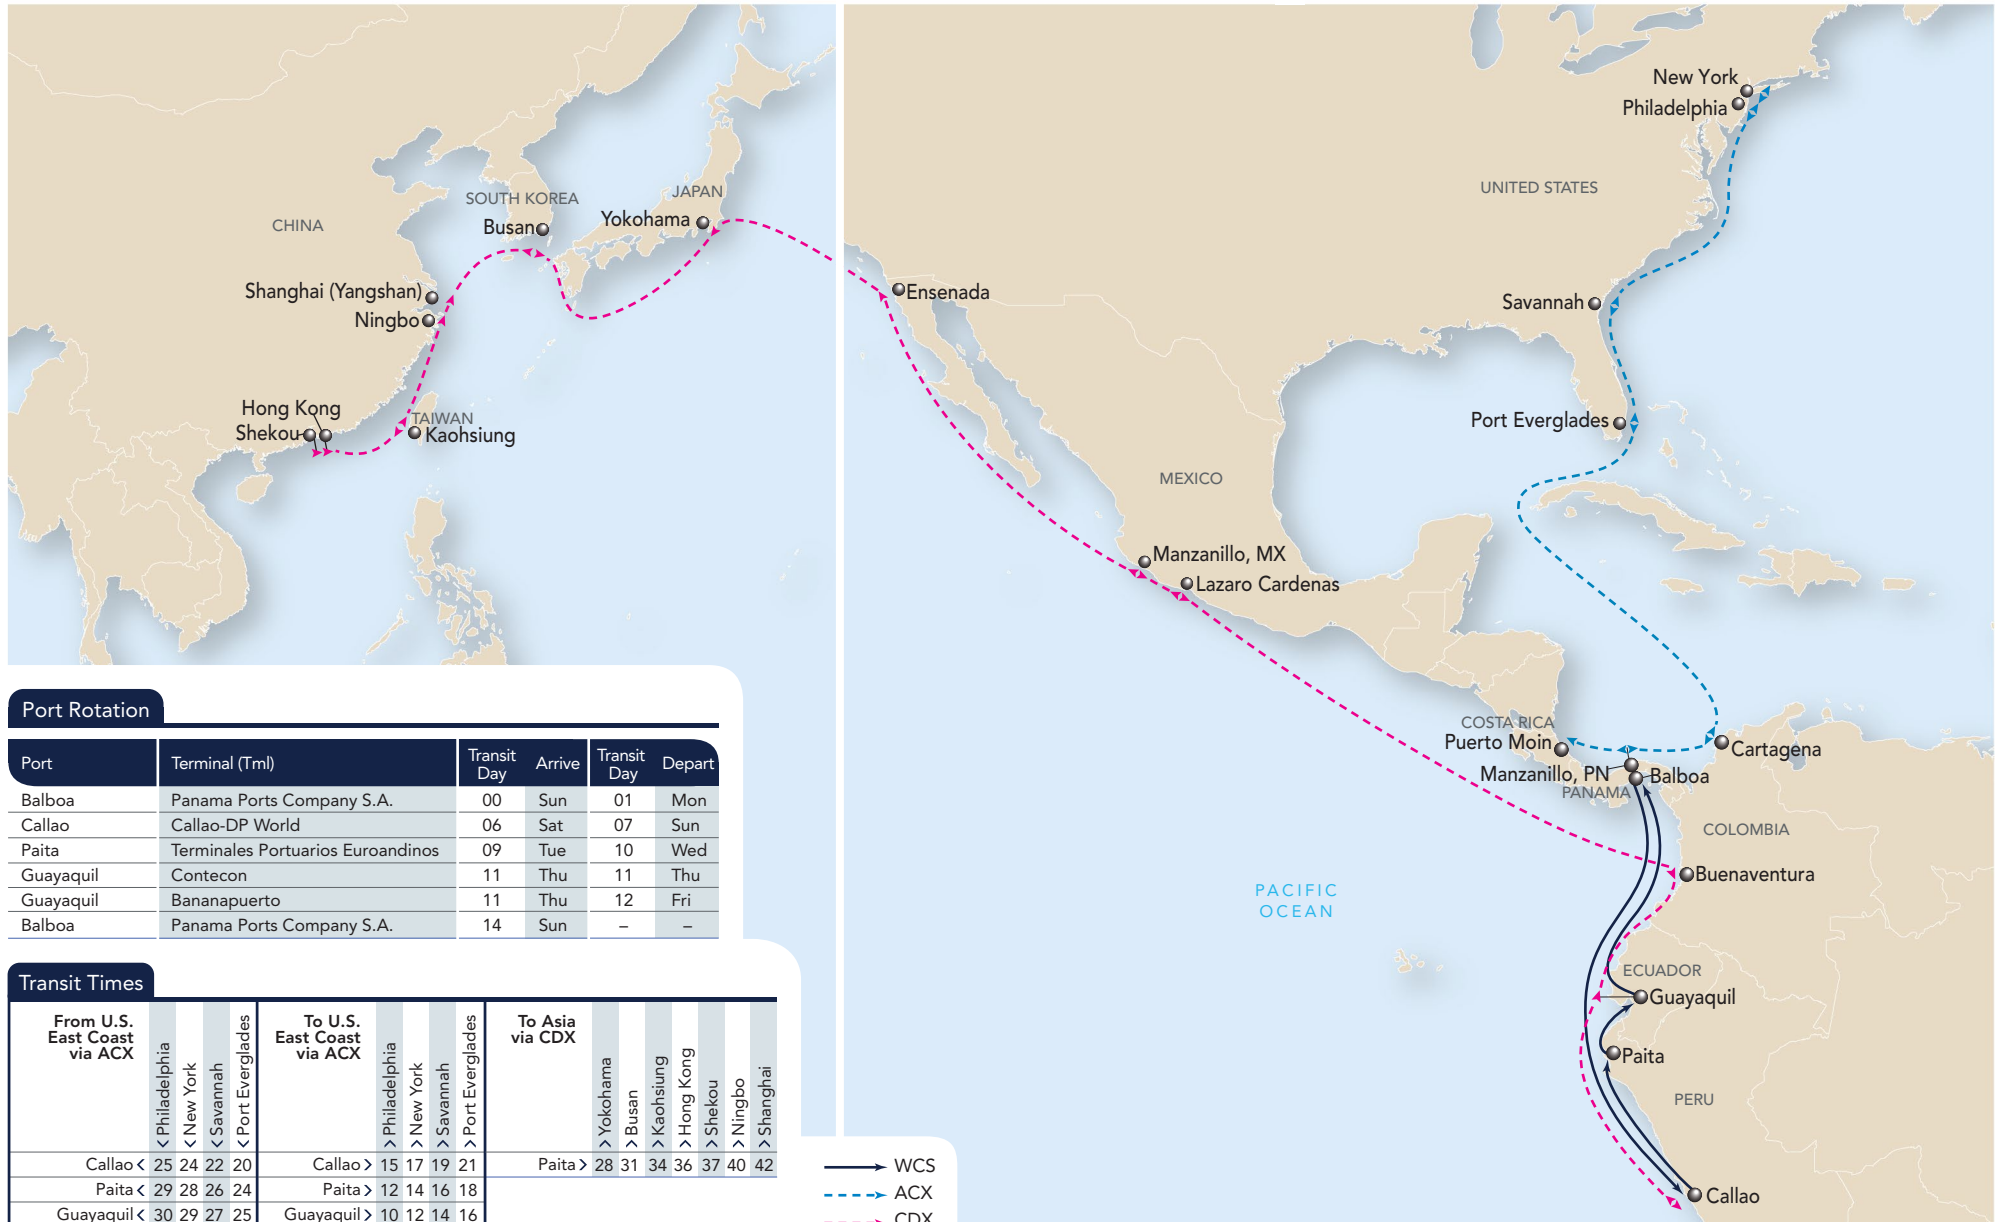

THE APL ADVANTAGE

- Weekly fixed-day service connection between U.S. East coast and South America West Coast
- Connectivity with APL Global Network via APL Transshipment hub in Panama/Callao
- Expertise in ocean transport of perishables, including value-added services

Port Rotation

Port	Terminal (Tml)	Transit Day	Arrive	Transit Day	Depart
Balboa	Panama Ports Company S.A.	00	Sun	01	Mon
Callao	Callao-DP World	06	Sat	07	Sun
Paíta	Terminales Portuarios Euroandinos	09	Tue	10	Wed
Guayaquil	Contecon	11	Thu	11	Thu
Guayaquil	Bananapuerto	11	Thu	12	Fri
Balboa	Panama Ports Company S.A.	14	Sun	-	-

Transit Times

From U.S. East Coast via ACX	To U.S. East Coast via ACX				To Asia via CDX												
	< Philadelphia	< New York	< Savannah	< Port Everglades	> Philadelphia	> New York	> Savannah	> Port Everglades	> Yokohama	> Busan	> Kaohsiung	> Hong Kong	> Shekou	> Ningbo	> Shanghai		
Callao <	25	24	22	20	Callao >	15	17	19	21	Paíta >	28	31	34	36	37	40	42
Paíta <	29	28	26	24	Paíta >	12	14	16	18								
Guayaquil <	30	29	27	25	Guayaquil >	10	12	14	16								