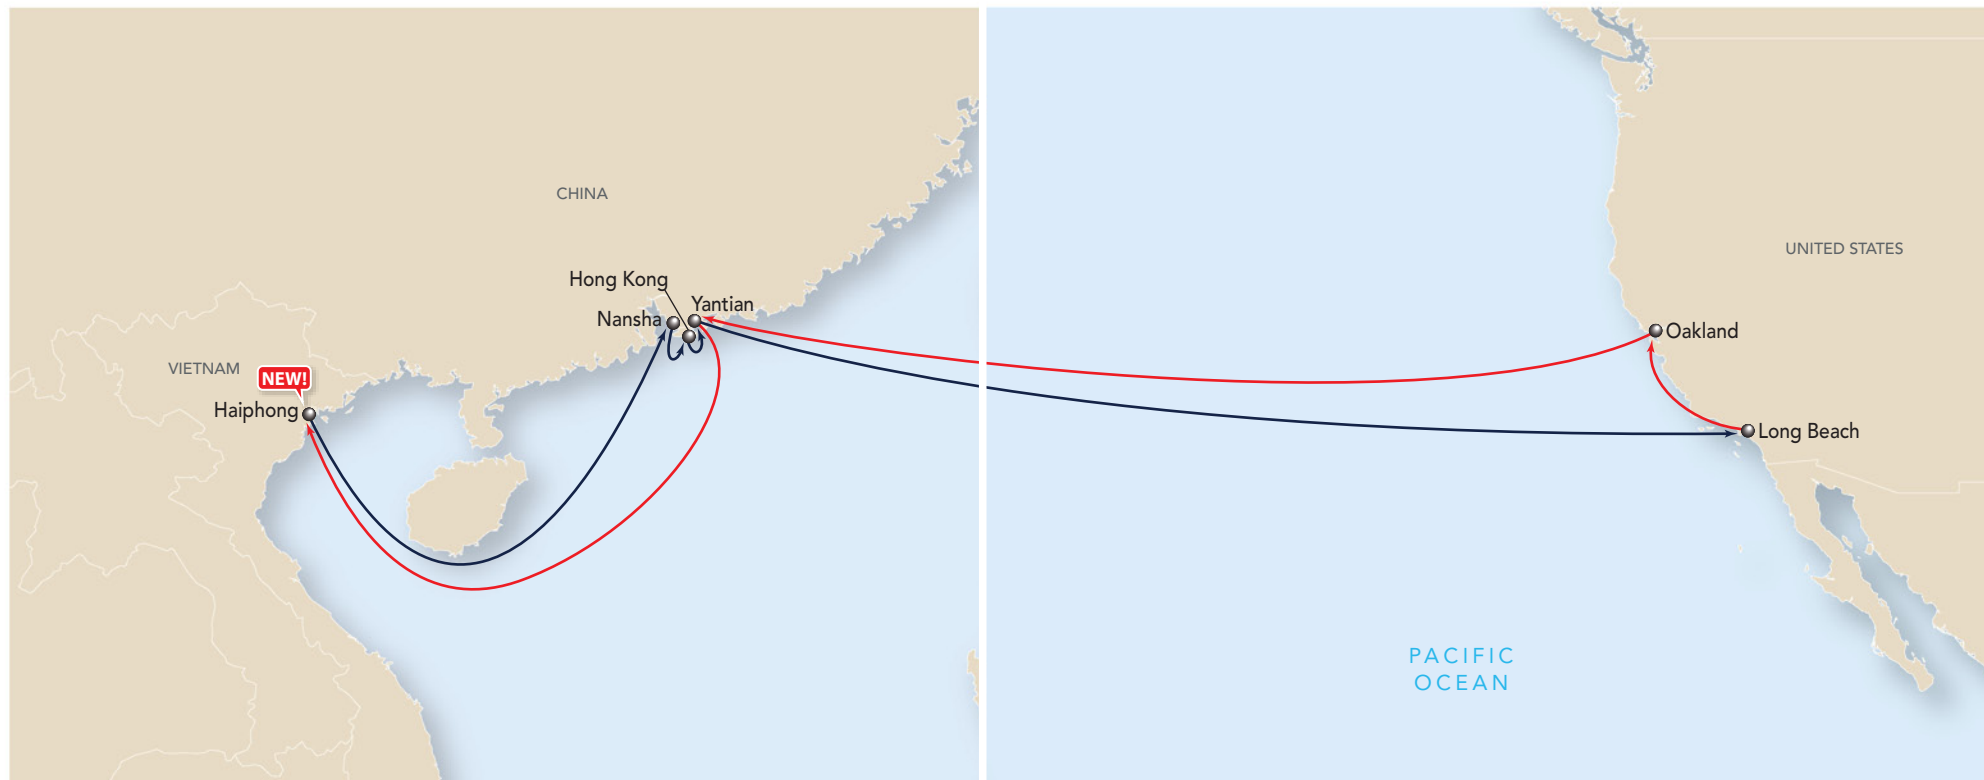

THE APL ADVANTAGE

- First and only direct service from Haiphong to Long Beach and Oakland
- Best-in-class transit from Yantian to Long Beach
- Favourable weekend cut-off for Yantian exports

Port Rotation

Port	Terminal (Tml)	Transit Day	Arrive	Transit Day	Depart
Haiphong	Haiphong Int'l Container Tml (HICT)	00	Tue	00	Tue
Nansha	Guangzhou South China Ocean Gate	02	Thu	03	Fri
Hong Kong	Hong Kong Int'l Tml (HIT) Ltd (Cosco Tml 8)	03	Fri	04	Sat
Yantian	Yantian Int'l Container Tml (YICT)	04	Sat	06	Mon
Long Beach	Pacific Container Tml (PCT) - Pier J	19	Sun	23	Thu
Oakland	Oakland Int'l Container Tml (OICT)	25	Sat	26	Sun
Yantian	Yantian Int'l Container Tml (YICT)	45	Fri	46	Sat
Haiphong	Haiphong Int'l Container Tml (HICT)	49	Tue	-	-

Service rotations and transit times are subject to review and market conditions.

Transit Times

Eastbound			Westbound				
	> Long Beach	> Oakland	> Yantian	> Haiphong	> Nansha	> Hong Kong	
Haiphong >	19	25	Long Beach >	22	26	28	29
Nansha >	16	22	Oakland >	19	23	25	26
Hong Kong >	15	21					
Yantian >	13	19					

Eastbound
 Westbound