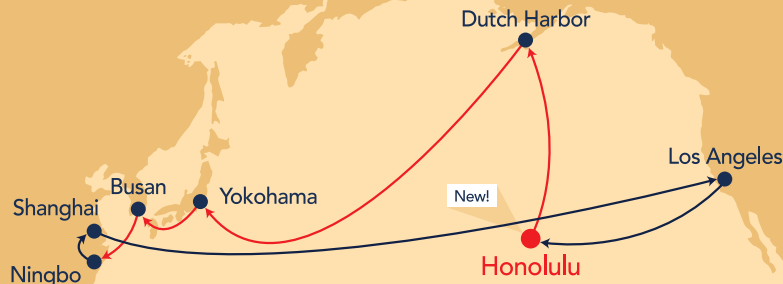

EAGLE X COMES TO HAWAII

APL is bringing Eagle Express X (EXX), the industry's proven frontrunner in timeliness and reliability across the Pacific, to the Hawaiian market!

EXX makes fortnightly calls to Hawaii, delivering fast and reliable transit times from Shanghai and Ningbo to Honolulu.

The fully APL-operated EXX arrives at Honolulu on every other Tuesday with same week cargo availability. Moreover, an APL-owned office right in Honolulu will provide strong local expertise and dedicated customer support for all your shipping needs.

Make your booking today!

PORT ROTATION

Port	Terminal	Transit Day	Arrive	Transit Day	Depart
Ningbo	Ningbo Beilun Container Tml (Phase 2)	0	Wed	1	Thu
Shanghai	Wai Gao Qiao Tml (Phase 2)	1	Thu	2	Fri
Los Angeles	TraPac Tml	13	Tue	14	Wed
Honolulu	Honolulu Tml Pier 51	20	Tue	21	Wed
Dutch Harbor	Dutch Harbor Container Tml	28	Wed	30	Fri
Yokohama	Yokohama Honmoku Tml D4	37	Fri	38	Sat
Busan	Busan Newport (PNC) Tml	39	Sun	40	Mon
Ningbo	Ningbo Beilun Container Tml (Phase 2)	42	Wed		

TRANSIT TIMES

	Direct											Indirect											Direct			
Eastbound																							Westbound			
Honolulu <	18 < Shanghai	19 < Ningbo	22 < Busan	24 < Yokohama	22 < Qingdao	25 < Hong Kong	27 < Kobe	28 < Cai Mep	28 < Dalian	28 < Xingang	28 < Yantian	29 < Kachisiung	32 < Laem Chabang	33 < Xiamen	16 > Yokohama	18 > Busan	21 > Ningbo	22 > Shanghai								