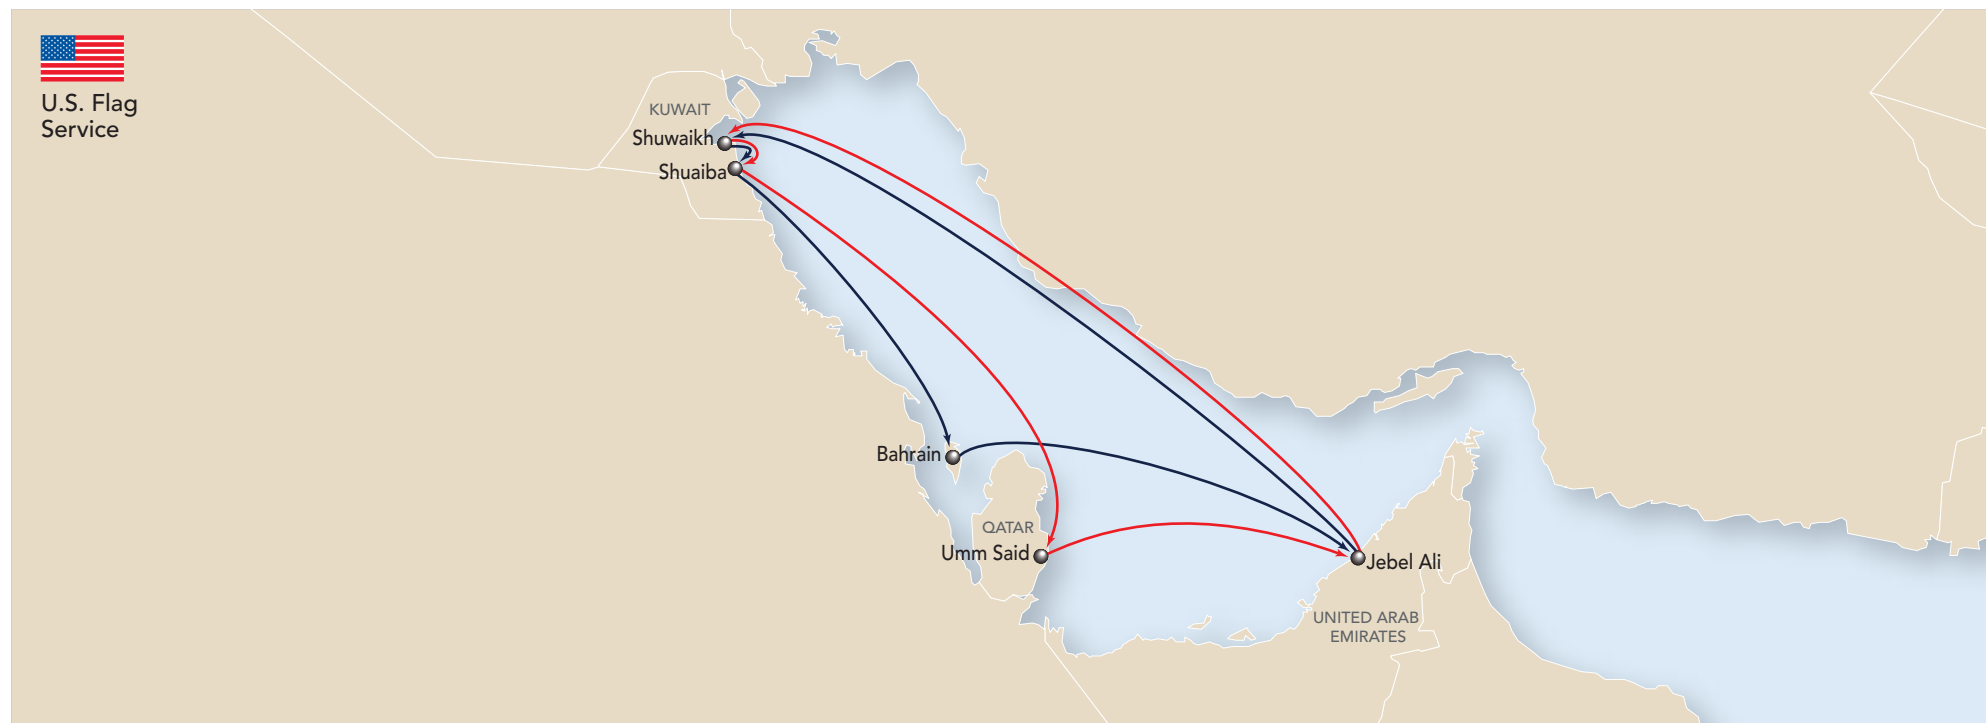

THE APL ADVANTAGE

- The preferred U.S. Flag (Priority I) service in the Arabian Gulf
- Robust weekly service to Shuaiba and Shuwaikh
- Fortnightly service to Bahrain
- Fortnightly service to Qatar

Port Rotation

| Port | Terminal (Tml) | Transit Day | Arrive | Transit Day | Depart |
|-----------|---|-------------|--------|-------------|--------|
| Jebel Ali | DP World Jebel Ali Port Tml 4 | 00 | Sat | 01 | Sun |
| Jebel Ali | DP World Jebel Ali Port Tml 2 | 01 | Sun | 01 | Sun |
| Shuwaikh | Shuwaikh Kuwait Ports Authority Container Tml | 03 | Tue | 04 | Wed |
| Shuaiba | Shuaiba Container Tml | 04 | Wed | 05 | Thu |
| Bahrain | APMT Khalifa Bin Salman Port | 06 | Fri | 06 | Fri |
| Jebel Ali | DP World Jebel Ali Port Tml 4 | 07 | Sat | 08 | Sun |
| Jebel Ali | DP World Jebel Ali Port Tml 2 | 08 | Sun | 08 | Sun |
| Shuwaikh | Shuwaikh Kuwait Ports Authority Container Tml | 10 | Tue | 11 | Wed |
| Shuaiba | Shuaiba Container Tml | 11 | Wed | 12 | Thu |
| Umm Said | Mesaieed Tml | 13 | Fri | 13 | Fri |
| Jebel Ali | DP World Jebel Ali Port Tml 4 | 14 | Sat | - | - |

Transit Times

| Loop 1 | | | Loop 2 | | |
|-------------|------------|-----------|--------|-------------|-----------|
| | > Shuwaikh | > Shuaiba | | > Shuwaikh | > Shuaiba |
| | | > Bahrain | | > Qatar | |
| Jebel Ali > | 2 | 3 | 5 | Jebel Ali > | 2 |
| | | | | | 3 |
| | | | | | 5 |