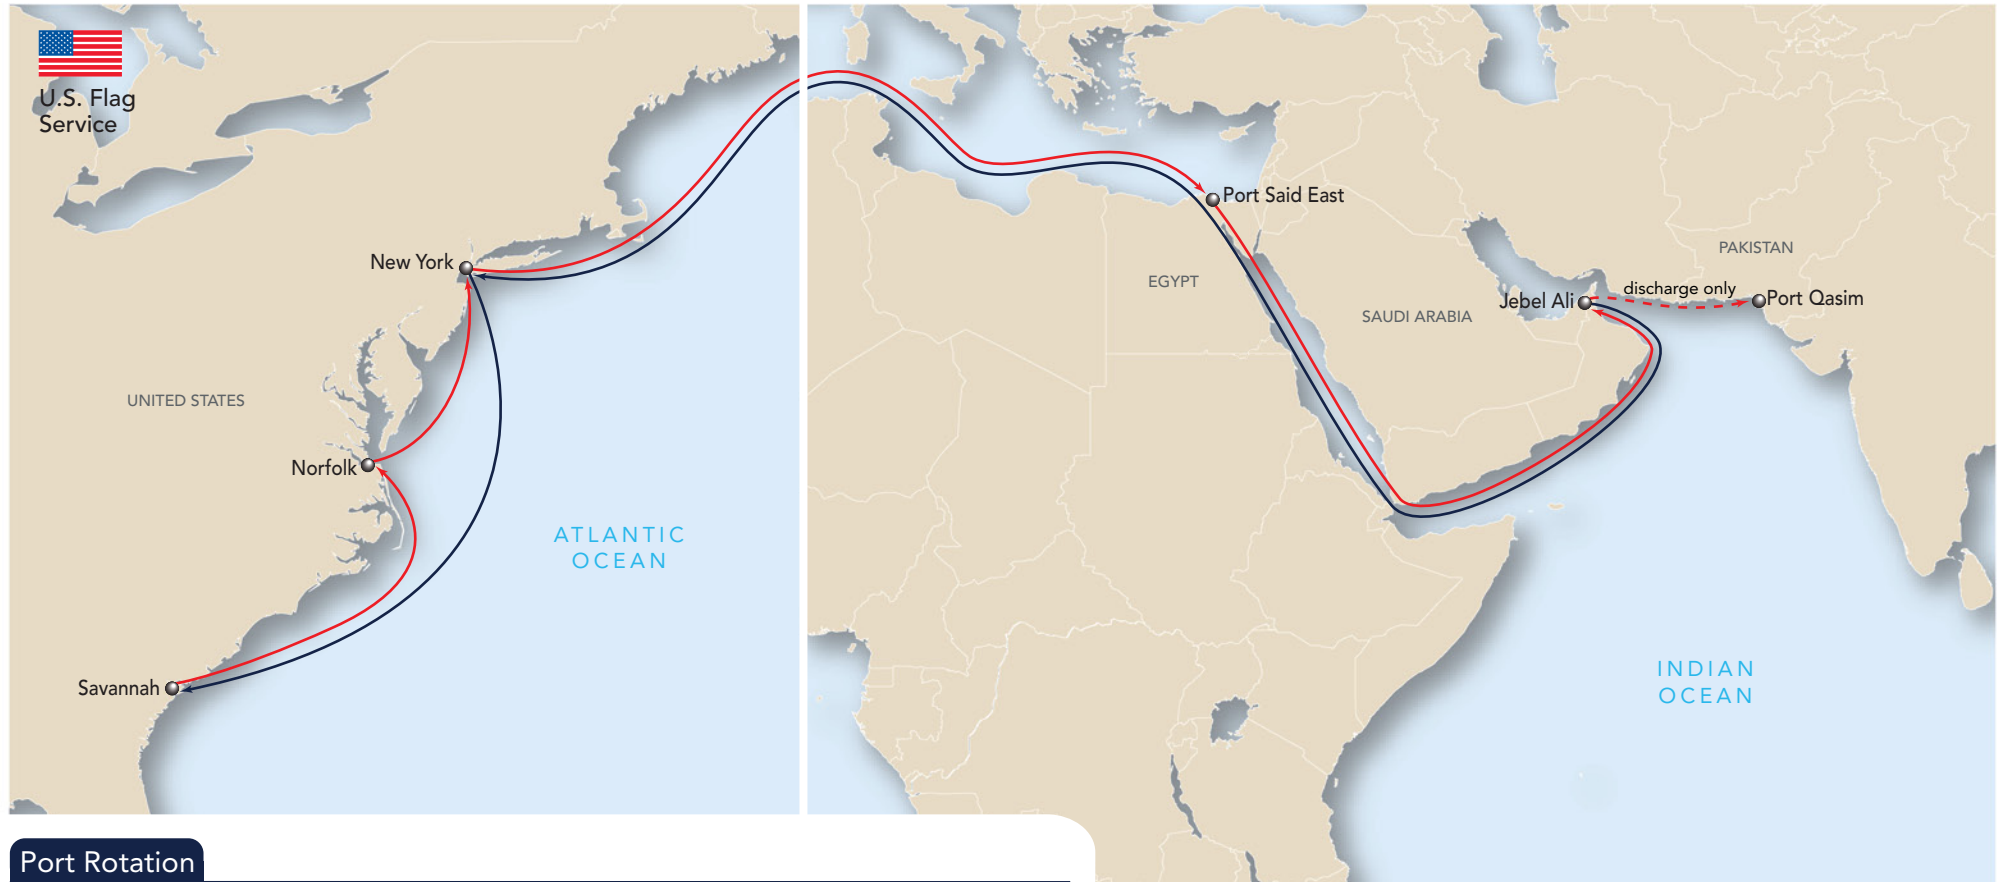

THE APL ADVANTAGE

- A near-weekly U.S. Flag service between Jebel Ali, Port Qasim and U.S. East Coast ports
- Weekly U.S. Flag service JMX connects Middle East ports and U.S. East Coast ports via Jebel Ali
- Weekly U.S. Flag service connecting Port Said to Mediterranean and African ports

Port Rotation

Port	Terminal (Tml)	Transit Day	Arrive	Transit Day	Depart
Savannah	Garden City Tml	-	-	00	Sat
Norfolk	Virginia Int'l Gateway (VIG)	11	Wed	11	Wed
New York	APM Tmls (APMT)- Elizabeth	13	Fri	14	Sat
Port Said East	Suez Canal Container Tml	30	Mon	31	Tue
Jebel Ali	Jebel Ali Container Tml	42	Sat	43	Sun
Port Qasim	Qasim Int'l Container Tml	45	Tue	47	Thu
New York	APM Tmls (APMT) - Elizabeth	72	Mon	73	Tue
Savannah	Georgia Ports Authority	76	Fri	-	-

Transit Times

Inbound			Outbound				
	> New York	> Savannah	> Norfolk	> Port Said East	> Jebel Ali	> Port Qasim	
Jebel Ali >	29	33	44	Savannah >	30	42	45
				Norfolk >	19	31	34
				New York >	16	28	31

Inbound
 Outbound