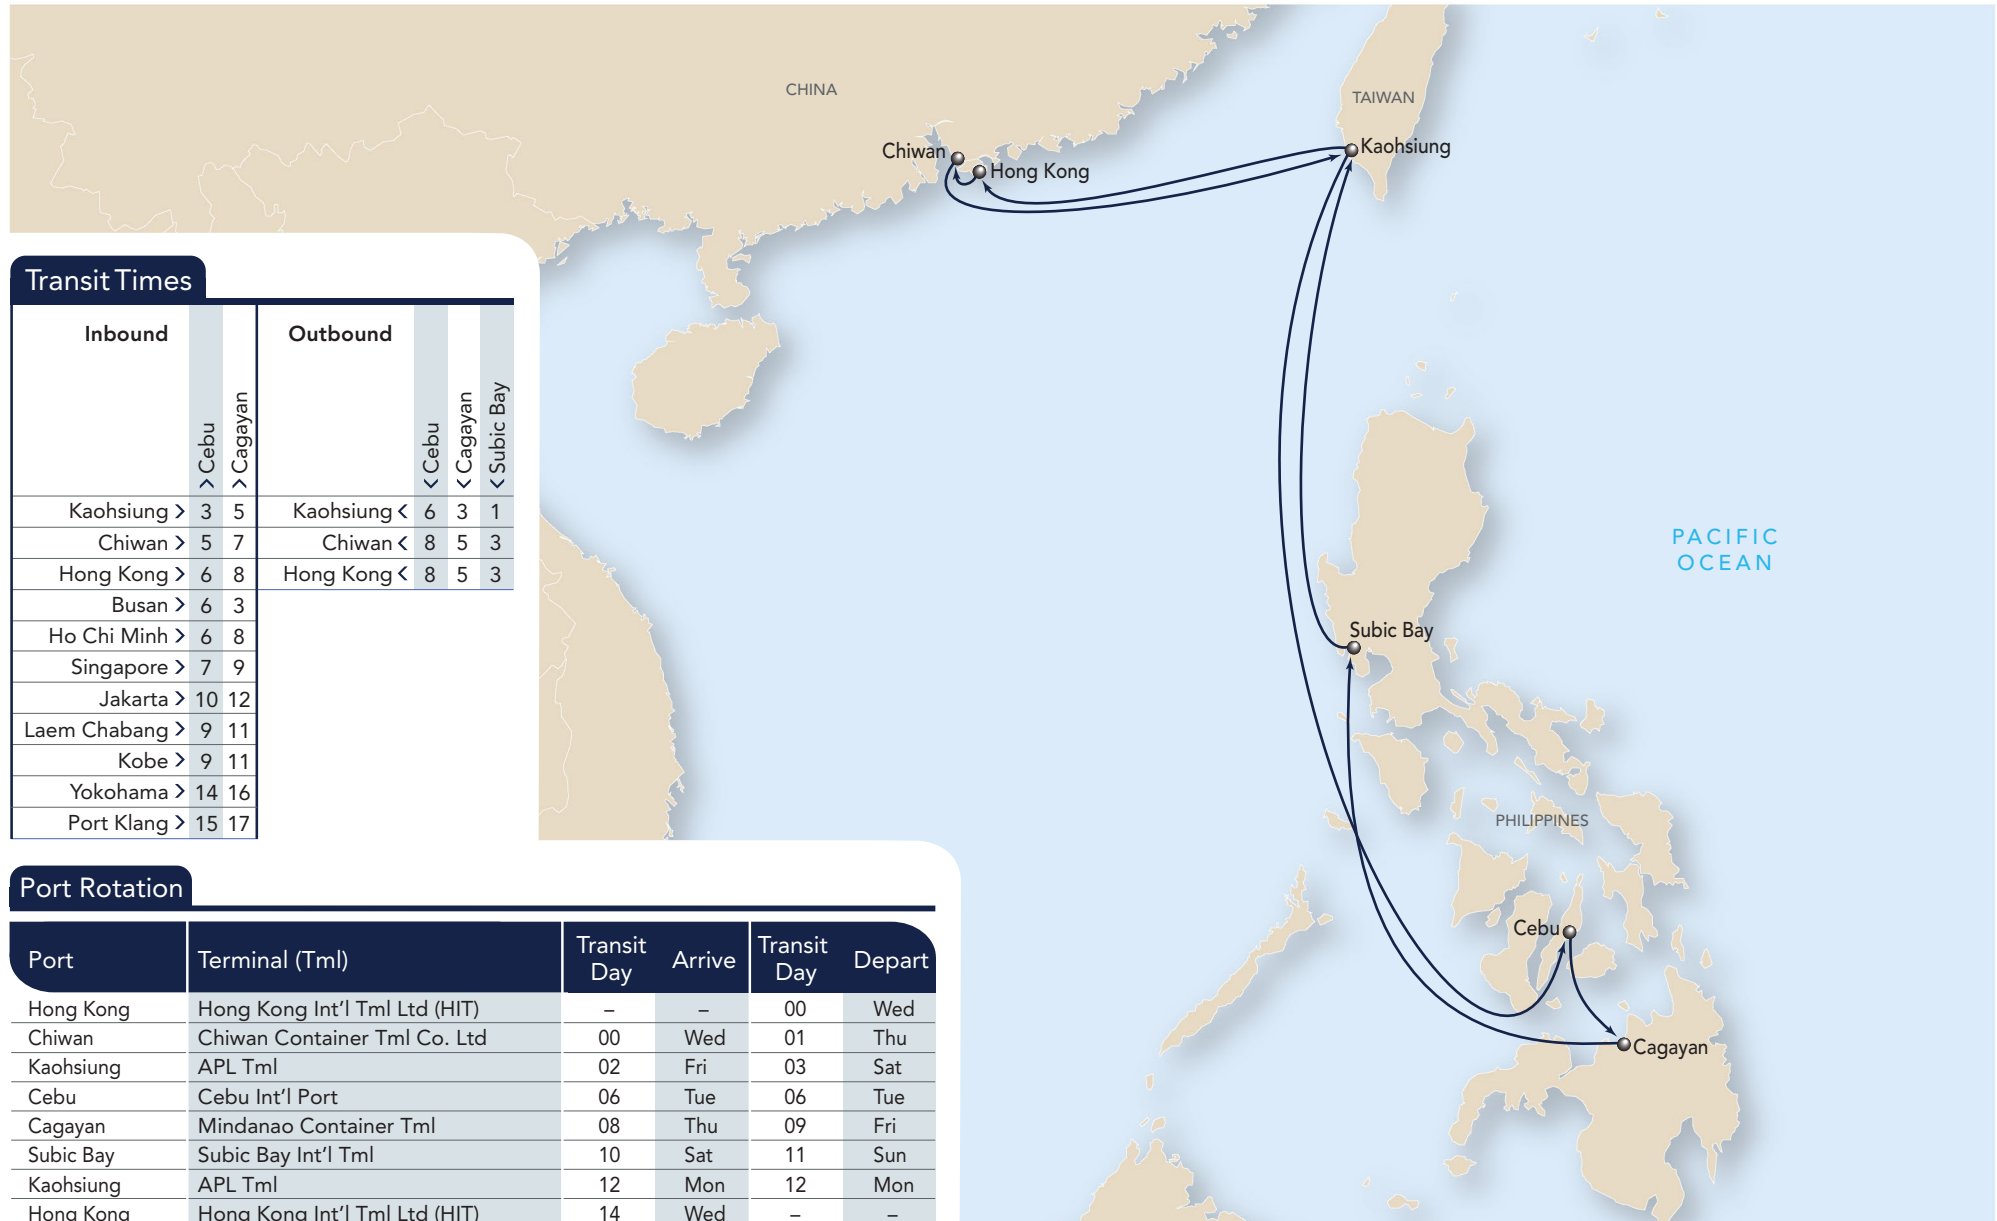

THE APL ADVANTAGE

- Direct service linking Taiwan, South China with Cebu and Cagayan (Mindanao Container Terminal)
- Connects to APL's global network via Chiwan, Hong Kong and Kaohsiung
- Competitive transit times between North Asia and Cebu and Cagayan

Transit Times

Inbound	Outbound	
	> Cebu > Cagayan	< Cebu < Cagayan < Subic Bay
Kaohsiung >	3 5	Kaohsiung < 6 3 1
Chiwan >	5 7	Chiwan < 8 5 3
Hong Kong >	6 8	Hong Kong < 8 5 3
Busan >	6 3	
Ho Chi Minh >	6 8	
Singapore >	7 9	
Jakarta >	10 12	
Laem Chabang >	9 11	
Kobe >	9 11	
Yokohama >	14 16	
Port Klang >	15 17	

Port Rotation

Port	Terminal (Tml)	Transit Day	Arrive	Transit Day	Depart
Hong Kong	Hong Kong Int'l Tml Ltd (HIT)	-	-	00	Wed
Chiwan	Chiwan Container Tml Co. Ltd	00	Wed	01	Thu
Kaohsiung	APL Tml	02	Fri	03	Sat
Cebu	Cebu Int'l Port	06	Tue	06	Tue
Cagayan	Mindanao Container Tml	08	Thu	09	Fri
Subic Bay	Subic Bay Int'l Tml	10	Sat	11	Sun
Kaohsiung	APL Tml	12	Mon	12	Mon
Hong Kong	Hong Kong Int'l Tml Ltd (HIT)	14	Wed	-	-