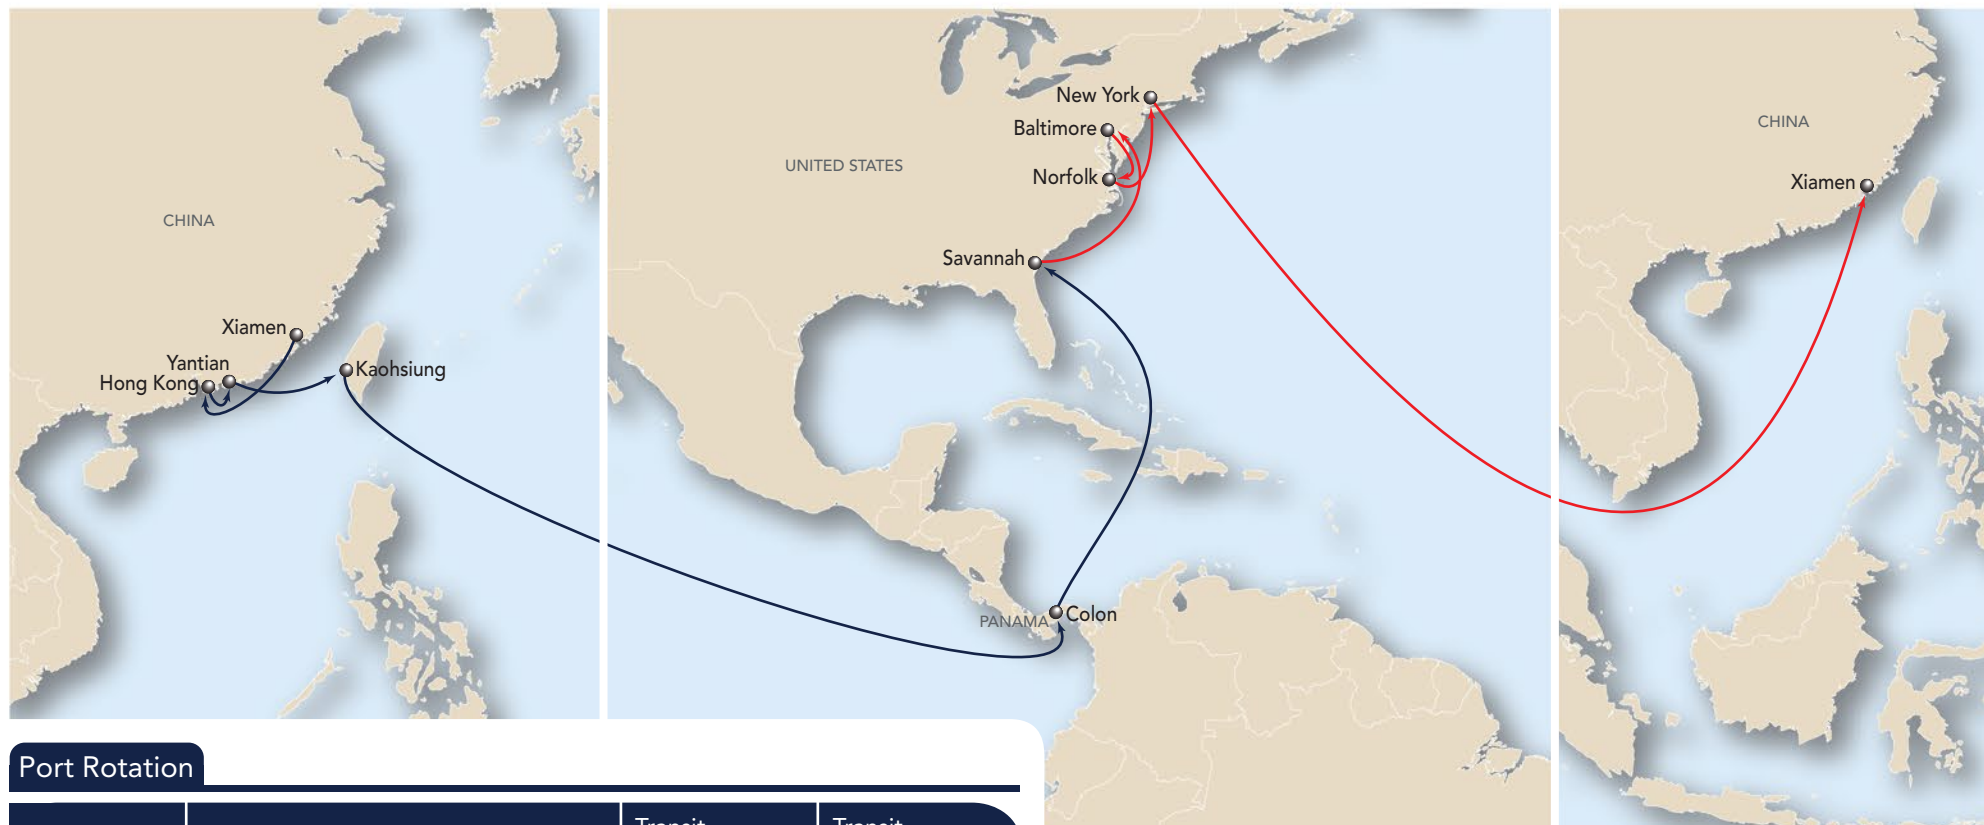

THE APL ADVANTAGE

- Direct Kaohsiung to Savannah service with best in class transit
- Direct Xiamen to Savannah service with excellent transit
- Extensive coverage of U.S. East Coast from South China
- Direct access for U.S. South Atlantic exports into South China

Port Rotation

Port	Terminal (Tml)	Transit Day	Arrive	Transit Day	Depart
Xiamen	Xiamen Ocean Gate Container Tml	00	Thu	01	Fri
Hong Kong	Hong Kong Int'l Tml	02	Sat	03	Sun
Yantian	Yantian Int'l Container Tml	03	Sun	04	Mon
Kaohsiung	EMC - Kaohsiung Container Tml 4	05	Tue	06	Wed
Colon	Colon Container Tml	27	Wed	28	Thu
Savannah	Georgia Ports Authority	33	Tue	34	Wed
Baltimore	Seagirt Maine Tml	36	Fri	37	Sat
Norfolk	Virginia Int'l Tml	38	Sun	39	Mon
New York	Maher Tml	40	Tue	41	Wed
Xiamen	Xiamen Ocean Gate Container Tml	70	Thu	-	-

Service rotations and transit times are subject to review and market conditions.

Transit Times

	Eastbound					Westbound				
	> Colon	> Savannah	> Baltimore	> Norfolk	> New York	> Xiamen	> Hong Kong	> Yantian	> Kaohsiung	
Xiamen >	26	32	35	37	39	Savannah >	36	38	39	41
Hong Kong >	24	30	33	35	37	Baltimore >	33	35	36	38
Yantian >	23	29	32	34	36	Norfolk >	31	33	34	36
Kaohsiung >	21	27	30	32	34	New York >	29	31	32	34

Eastbound
 Westbound